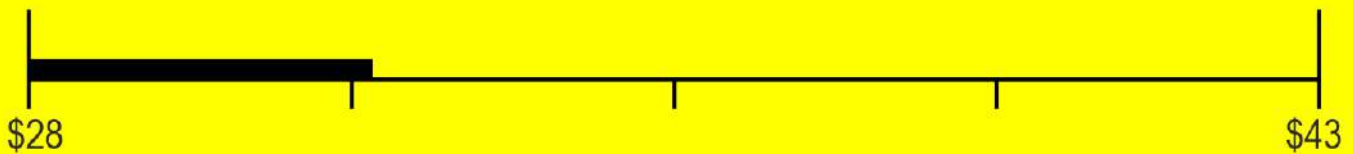

U.S. Government

Federal law prohibits removal of this label before consumer purchase.

ENERGYGUIDE

Dishwasher
Capacity: Standard

Miele, Inc.
Models G 5006, G 5008, G 5051,
G 5056, G 5058, G 5216, G 5266,
G 5268
(any model may be followed
by SC, i, Vi, U, SF or SFP)

Estimated Yearly Energy Cost
(when used with an electric water heater)

\$32

Cost Range of Similar Models

230 kWh

Estimated Yearly Electricity Use

N/A

Estimated Yearly Energy Cost
(when used with a natural gas water heater)