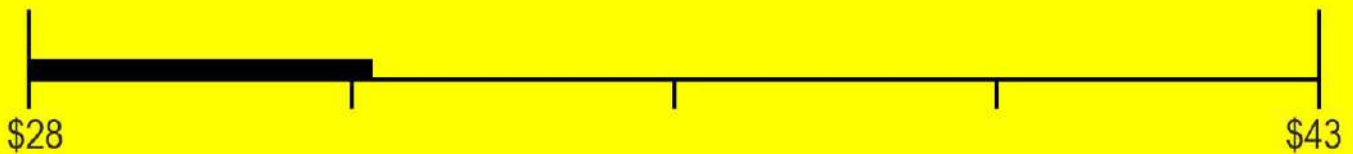

U.S. Government

Federal law prohibits removal of this label before consumer purchase.

ENERGYGUIDE

Dishwasher
Capacity: Standard

Miele, Inc.
Models G 5006, G 5008, G 5051,
G 5056, G 5058, G 5216, G 5266,
G 5268
(any model may be followed
by SC, i, Vi, U, SF or SFP)

Estimated Yearly Energy Cost (when used with an electric water heater)

\$32

Cost Range of Similar Models

230 kWh

Estimated Yearly Electricity Use

N/A

Estimated Yearly Energy Cost
(when used with a natural gas water heater)