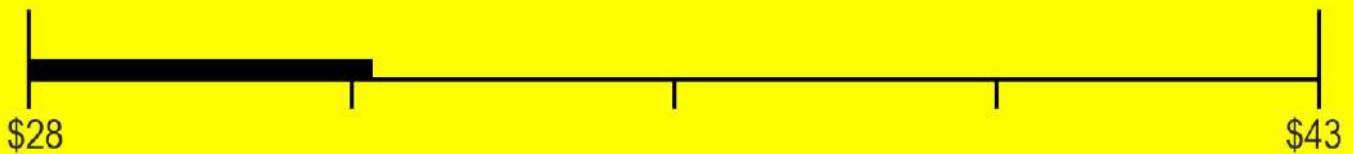

U.S. Government

Federal law prohibits removal of this label before consumer purchase.

ENERGYGUIDE

Dishwasher
Capacity: Standard

Miele, Inc.
Models G 5006, G 5008, G 5051,
G 5056, G 5058, G 5216, G 5266,
G 5268
(any model may be followed
by SC, i, Vi, U, SF or SFP)

Estimated Yearly Energy Cost (when used with an electric water heater)

\$32

Cost Range of Similar Models

230 kWh

Estimated Yearly Electricity Use

N/A

Estimated Yearly Energy Cost
(when used with a natural gas water heater)