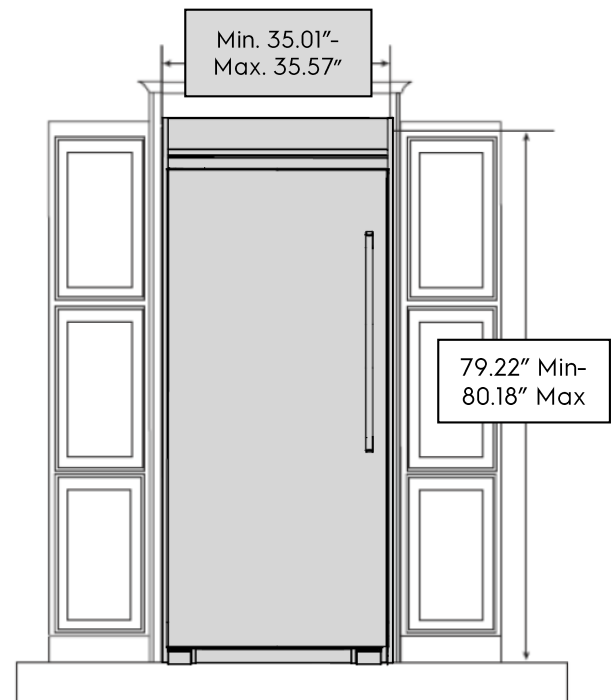

79" TRMKTEZ1FL79- flat

Recommended cutout size:
Height: 79" +/- 0.06"
Width: 33" +/- 0.032"
Depth: 25.25" minimum

** For replacement business, we can accommodate a 66" cutout width, but it will be a very tight fit.

FRIGIDAIRE

USA • 10200 David Taylor Drive • Charlotte, NC 28262 • 1-800-FRIGIDAIRE • frigidaire.com
CANADA • 5855 Terry Fox Way • Mississauga, ON L5V 3E4 • 1-800-265-8352 • frigidaire.ca