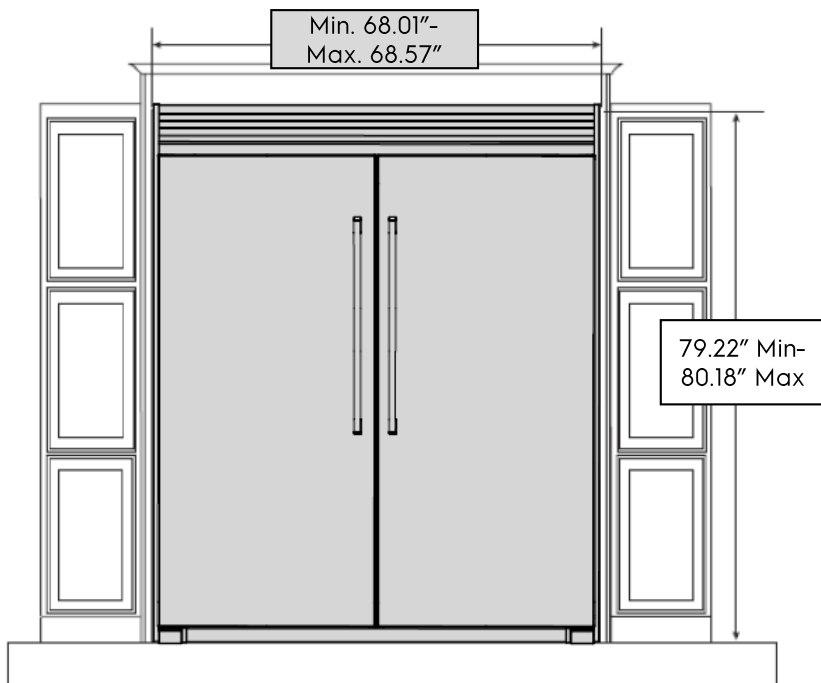

FPRU19F8WF

Available Colors : Stainless Steel

Version : 04/20

All Refrigerator

19 Cu. Ft. Single-Door Refrigerator

Trim Kits Drawings & Cutout Dimensions

79" TRMKTEZ2LV79-louvered

Recommended cutout size:
Height: 79" +/- 0.06"
Width: 66.25" +/- 0.032"
Depth: 25.25" minimum