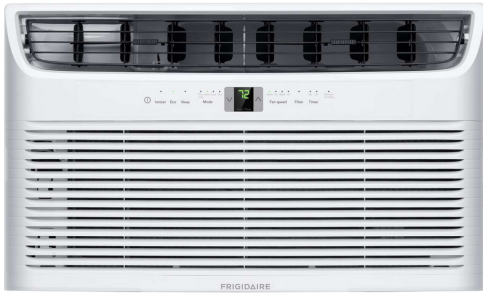

## 14,000 BTU Built-In Room Air Conditioner 230/208V

Built-In Air Conditioner

Available Products: FHTC142WA2

Available Colors: White

Version: 06/23

### AC

Air CFM (Low)	240 CFM
Air CFM (Med)	265 CFM
Air CFM (High)	280 CFM
Air Direction Control	Manual
Air Discharge	Front of Unit
Fan Speeds - Cool	3
Fan Speeds - Fan	3
Motor RPM (Low)	1280 RPM
Motor RPM (Med)	1380 RPM
Motor RPM (High)	1470 RPM
Noise Level dBA (Low)	58 dBA
Noise Level dBA (Med)	59 dBA
Noise Level dBA (High)	61 dBA
Dust Air Filter	Yes
Filter Access Location	Front
Filter Check Indicator	Yes
Option for Advanced Filtration	Yes
Rear Grill	Yes
Slide-Out Chassis	No
Supplemental Heat	No