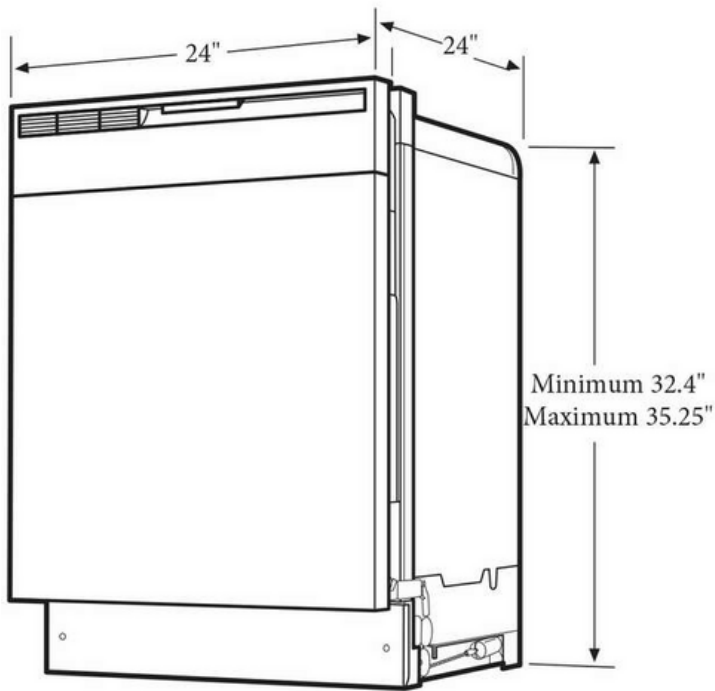

Performance Certifications and Approvals

CEE Tier	Tier 1
ENERGY STAR Certified	Yes

Installation Diagram