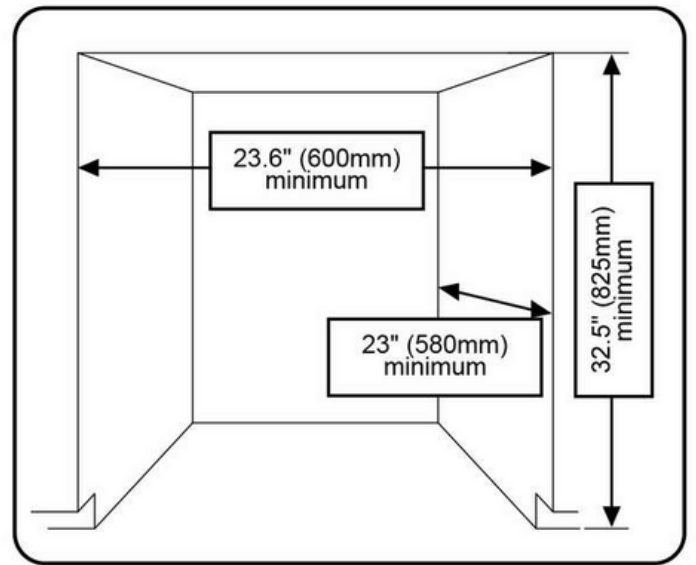

Performance Certifications and Approvals

CEE Tier	Tier 1
ENERGY STAR Certified	Yes

Installation Diagram