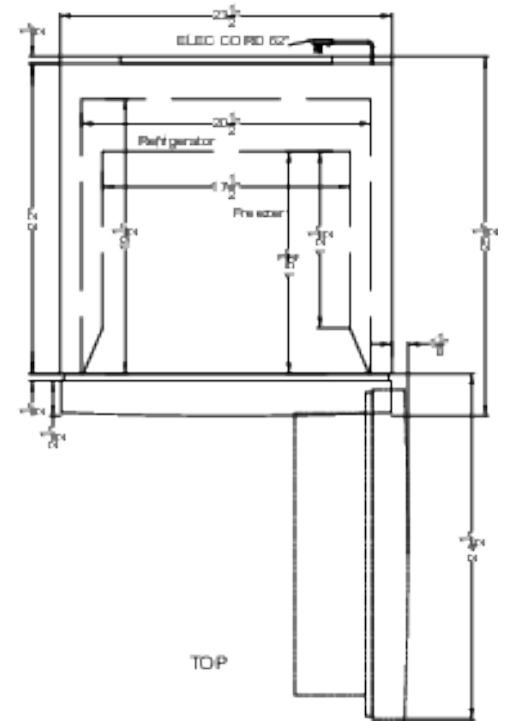

## FF1142PL Specifications:

Overview	
Height of Cabinet	66.75" (170 cm)
Width	23.5" (60 cm)
Width with Door Open	24.63" (63 cm)
Depth	25.5" (65 cm)
Depth with door at 90°	50.0" (127 cm)
Capacity	11.6 cu.ft. (328 L)
Defrost Type	Frost-Free
Door	Stainless Look
Cabinet	Gray
US Electrical Safety	CSA
Canadian Electrical Safety	CSA-C
Energy Usage/Year	308.0kWh/year
Amps	2.5
Voltage/Frequency	115 V AC/60 Hz
Weight	121.0 lbs. (55 kg)
Parts & Labor Warranty	1 Year
Compressor Warranty	5 Years
UPC	761101103600
Refrigerator-Freezer	
Door Swing	RHD
Reversible	Yes
Adjustable Shelves	Yes
Crisper Qty	1
Crisper Finish	Transparent
Crisper Cover	Plastic
Interior Light	Yes
Refrigerator - Interior Height	40.63" (103 cm)
Refrigerator - Interior Width	20.5" (52 cm)
Refrigerator - Interior Depth	19.5" (50 cm)
Refrigerator - Shelf Type	Glass
Refrigerator - Shelf Qty	3
Refrigerator - Full Door Shelves	3
Freezer - Interior Height	16.75" (43 cm)
Freezer - Interior Width	17.5" (44 cm)
Freezer - Interior Depth	15.75" (40 cm)

Freezer - Shelf Type	Glass
Freezer - Full Door Shelves	2
Thermostat Type	Dial
Refrigerant Type	R600a
Refrigerant Amount	1.2 oz.
High Side PSI	250.0
Low Side PSI	88.0
Level Legs	2
Interior Height - Drawer 1	9.5" (24 cm)
Interior Width - Drawer 1	20.5" (52 cm)
Interior Depth - Drawer 1	16.0" (41 cm)
Compressor Step Height	9.5" (24 cm)
Compressor Step Width	20.5" (52 cm)
Compressor Step Depth	6.0" (15 cm)
Sound Level	32.6 dB