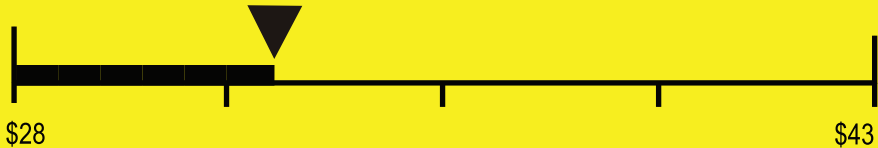

Estimated Yearly Operating Cost (when used with an electric water heater)

\$ 32

Cost Range of Similar Models

230 kWh

Estimated Yearly Electricity Use

\$25

Estimated Yearly Operating Cost
(when used with a natural gas water heater)