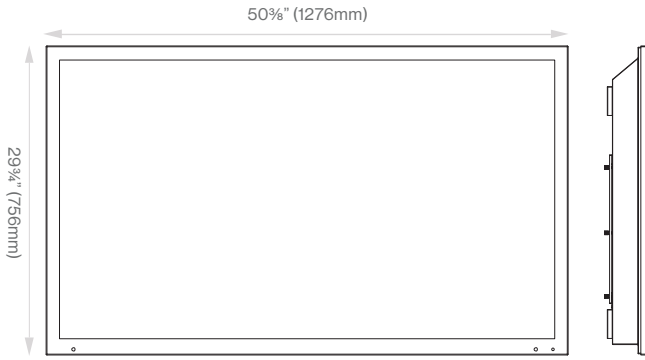

Power

Input Power	100-240V AC
Power Plug	US

Panel Specifications

Screen Size	55"
Resolution	3840 x 2160
Refresh Rate	60Hz
Contrast Ratio	4000:1
View Angle	178 degree/178 degree
Response Time	6.5ms
Brightness	750nits

Broadcasting System

Analog	NTSC
Digital	ATSC

Audio

Mono/Stereo/Dual (MTS/SAP)	NICAM/A2
Audio Output (Watts - THD 10%)	8W x 2
Speaker System	1 Way 2 Speakers Stereo
Dolby Digital Decoder	✓
Surround System	✓
Bass/Treble/Balance	✓
Auto Volume Leveler	✓
Sound Mode	4 Modes

Special Features

Child Lock/ V-Chip	✓
Closed Caption	✓
Smartlink (HDMI CEC)	✓
ARC Audio out	✓
1080P Source Input	✓
4K Source Input	✓
2-in-1 magnetic remote	✓

Convenience Features

Language	English/French/Spanish
Channel Add/Delete	✓
Auto Tuning/Programming	✓
Sleep Timer	✓
On/Off Timer	✓
Favorite Channel Programming	✓
Auto/Manual Clock	✓
Auto Off (Sleep)	✓
Auto Brightness Control	✓

AV Inputs & Outputs

# of HDMI Inputs	3
# of Audio LR Outputs	1
# of Antenna (RF) Inputs	1
# of Composite AV Inputs	1
# of Component (YPbPr) Inputs	1
# of USB Inputs	2
# of Coaxial Audio Outputs	1
HDMI Version	2.0

Cabinet

Vesa Compatible	400 x 400mm

Dimensions and Weight

Product Size (WxHxD)	50 1/4 x 29 3/8 x 4 1/8" (1276x 756 x 106mm)
Individual Packaging Dimensions (WxHxD)	57 1/4 x 35 7/8 x 8 1/2" (1453 x 910 x 214mm)
Net Weight (lbs/kg)	60.63lbs / 27.50kg
Gross Weight (lbs/kg)	78.4lbs / 35.55kg