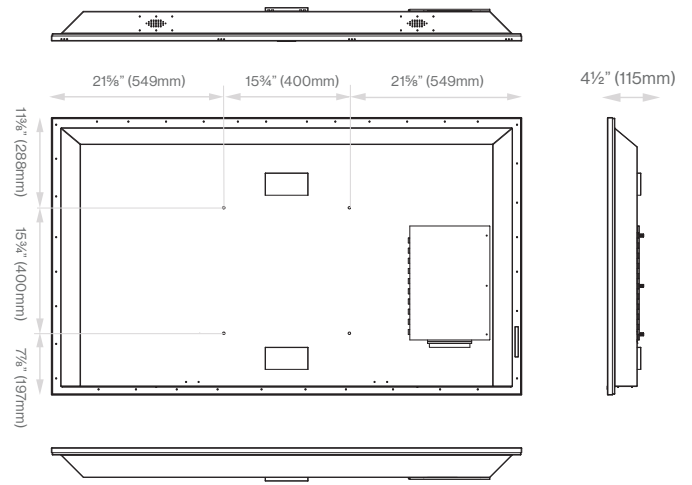

Power

Input Power	100-240V AC
Power Plug	US

Panel Specifications

Screen Size	65"
Resolution	3840 x 2160
Refresh Rate	60Hz
Contrast Ratio	4000:1
View Angle	178 degree/178 degree
Response Time	6.5ms
Brightness	750nits

Broadcasting System

Analog	NTSC
Digital	ATSC

Audio

Mono/Stereo/Dual (MTS/SAP)	NICAM/A2
Audio Output (Watts - THD 10%)	8W x 2
Speaker System	1 Way 2 Speakers Stereo
Dolby Digital Decoder	✓
Surround System	✓
Bass/Treble/Balance	✓
Auto Volume Leveler	✓
Sound Mode	4 Modes

Special Features

Child Lock/ V-Chip	✓
Closed Caption	✓
Smartlink (HDMI CEC)	✓
ARC Audio out	✓
1080P Source Input	✓
4K Source Input	✓
2-in-1 magnetic remote	✓

Convenience Features

Language	English/French/Spanish
Channel Add/Delete	✓
Auto Tuning/Programming	✓
Sleep Timer	✓
On/Off Timer	✓
Favorite Channel Programming	✓
Auto/Manual Clock	✓
Auto Off (Sleep)	✓
Auto Brightness Control	✓

AV Inputs & Outputs

# of HDMI Inputs	3
# of Audio LR Outputs	1
# of Antenna (RF) Inputs	1
# of Composite AV Inputs	1
# of Component (YPbPr) Inputs	1
# of USB Inputs	2
# of Coaxial Audio Outputs	1
HDMI Version	2.0

Cabinet

Vesa Compatible	400 x 400mm

Dimensions and Weight

Product Size (WxHxD)	59 x 34 7/8 x 4 1/2" (1499 x 885 x 115mm)
Individual Packaging Dimensions (WxHxD)	66 x 42 1/8 x 8 1/2" (1677 x 1070 x 214mm)
Net Weight (lbs/kg)	77.16lbs / 35kg
Gross Weight (lbs/kg)	99.8lbs / 45.25kg