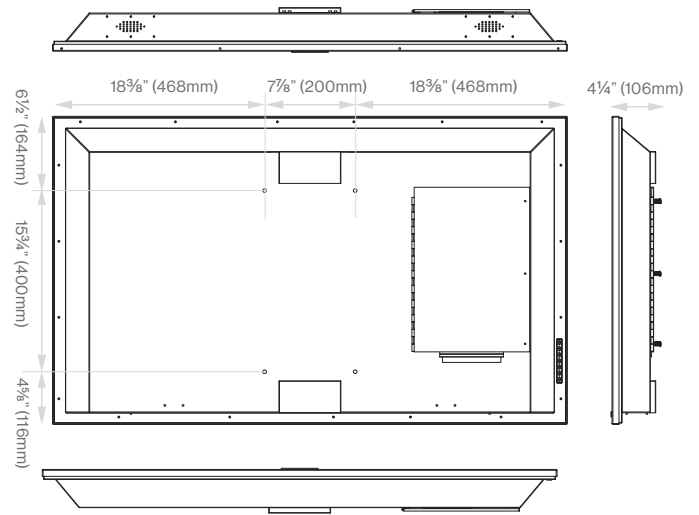

Power

Input Power	100-240V AC
Power Plug	US

Panel Specifications

Screen Size	49"
Resolution	3840 x 2160
Refresh Rate	60Hz
Contrast Ratio	4000:1
View Angle	178 degree/178 degree
Response Time	6.5ms
Brightness	750nits

Broadcasting System

Analog	NTSC
Digital	ATSC

Audio

Mono/Stereo/Dual (MTS/SAP)	NICAM/A2
Audio Output (Watts - THD 10%)	8W x 2
Speaker System	1 Way 2 Speakers Stereo
Dolby Digital Decoder	✓
Surround System	✓
Bass/Treble/Balance	✓
Auto Volume Leveler	✓
Sound Mode	4 Modes

Special Features

Child Lock/ V-Chip	✓
Closed Caption	✓
Smartlink (HDMI CEC)	✓
ARC Audio out	✓
1080P Source Input	✓
4K Source Input	✓
2-in-1 magnetic remote	✓

Convenience Features

Language	English/French/Spanish
Channel Add/Delete	✓
Auto Tuning/Programming	✓
Sleep Timer	✓
On/Off Timer	✓
Favorite Channel Programming	✓
Auto/Manual Clock	✓
Auto Off (Sleep)	✓
Auto Brightness Control	✓

AV Inputs & Outputs

# of HDMI Inputs	3
# of Audio LR Outputs	1
# of Antenna (RF) Inputs	1
# of Composite AV Inputs	1
# of Component (YPbPr) Inputs	1
# of USB Inputs	2
# of Coaxial Audio Outputs	1
HDMI Version	2.0

Cabinet

Vesa Compatible	200 x 400mm

Dimensions and Weight

Product Size (WxHxD)	44 3/4 x 26 7/8 x 4 1/4" (1136 x 680 x 106mm)
Individual Packaging Dimensions (WxHxD)	50 3/8 x 32 x 8 1/2" (1280 x 815 x 215mm)
Net Weight (lbs/kg)	50.7lbs / 23kg
Gross Weight (lbs/kg)	63.4lbs / 28.75kg