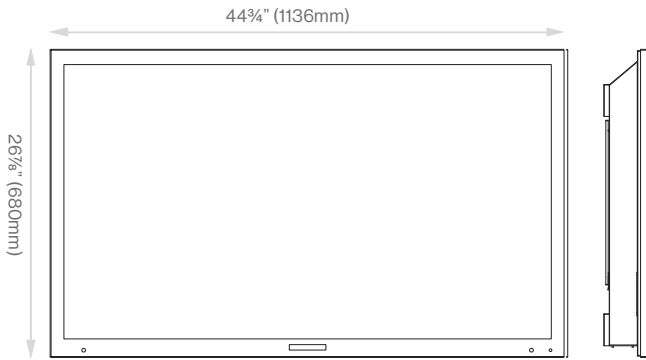

Power

Input Power	100-240V AC
Power Plug	US

Panel Specifications

Screen Size	49"
Resolution	3840 x 2160
Refresh Rate	60Hz
Contrast Ratio	4000:1
View Angle	178 degree/178 degree
Response Time	6.5ms
Brightness	750nits

Broadcasting System

Analog	NTSC
Digital	ATSC

Audio

Mono/Stereo/Dual (MTS/SAP)	NICAM/A2
Audio Output (Watts - THD 10%)	8W x 2
Speaker System	1 Way 2 Speakers Stereo
Dolby Digital Decoder	✓
Surround System	✓
Bass/Treble/Balance	✓
Auto Volume Leveler	✓
Sound Mode	4 Modes

Special Features

Child Lock/ V-Chip	✓
Closed Caption	✓
Smartlink (HDMI CEC)	✓
ARC Audio out	✓
1080P Source Input	✓
4K Source Input	✓
2-in-1 magnetic remote	✓

Convenience Features

Language	English/French/Spanish
Channel Add/Delete	✓
Auto Tuning/Programming	✓
Sleep Timer	✓
On/Off Timer	✓
Favorite Channel Programming	✓
Auto/Manual Clock	✓
Auto Off (Sleep)	✓
Auto Brightness Control	✓

AV Inputs & Outputs

# of HDMI Inputs	3
# of Audio LR Outputs	1
# of Antenna (RF) Inputs	1
# of Composite AV Inputs	1
# of Component (YPbPr) Inputs	1
# of USB Inputs	2
# of Coaxial Audio Outputs	1
HDMI Version	2.0

Cabinet

Vesa Compatible	200 x 400mm

Dimensions and Weight

Product Size (WxHxD)	44 3/4 x 26 7/8 x 4 1/4" (1136 x 680 x 106mm)
Individual Packaging Dimensions (WxHxD)	50 3/8 x 32 x 8 1/2" (1280 x 815 x 215mm)
Net Weight (lbs/kg)	50.7lbs / 23kg
Gross Weight (lbs/kg)	63.4lbs / 28.75kg