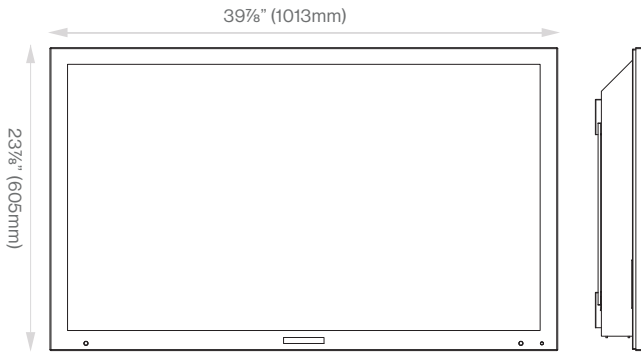

Power

Input Power	100-240V AC
Power Plug	US

Panel Specifications

Screen Size	43"
Resolution	3840 x 2160
Refresh Rate	60Hz
Contrast Ratio	4000:1
View Angle	178 degree/178 degree
Response Time	6.5ms
Brightness	750nits

Broadcasting System

Analog	NTSC
Digital	ATSC

Audio

Mono/Stereo/Dual (MTS/SAP)	NICAM/A2
Audio Output (Watts - THD 10%)	8W x 2
Speaker System	1 Way 2 Speakers Stereo
Dolby Digital Decoder	✓
Surround System	✓
Bass/Treble/Balance	✓
Auto Volume Leveler	✓
Sound Mode	4 Modes

Special Features

Child Lock/ V-Chip	✓
Closed Caption	✓
Smartlink (HDMI CEC)	✓
ARC Audio out	✓
1080P Source Input	✓
4K Source Input	✓
2-in-1 magnetic remote	✓

Convenience Features

Language	English/French/Spanish
Channel Add/Delete	✓
Auto Tuning/Programming	✓
Sleep Timer	✓
On/Off Timer	✓
Favorite Channel Programming	✓
Auto/Manual Clock	✓
Auto Off (Sleep)	✓
Auto Brightness Control	✓

AV Inputs & Outputs

# of HDMI Inputs	3
# of Audio LR Outputs	1
# of Antenna (RF) Inputs	1
# of Composite AV Inputs	1
# of Component (YPbPr) Inputs	1
# of USB Inputs	2
# of Coaxial Audio Outputs	1
HDMI Version	2.0

Cabinet

Vesa Compatible	200 x 200mm

Dimensions and Weight

Product Size (WxHxD)	39 7/8" x 23 7/8" x 4 1/8" (1013 x 605 x 105mm)
Individual Packaging Dimensions (WxHxD)	44 5/8" x 28 3/4" x 7 7/8" (1135 x 730 x 195mm)
Net Weight (lbs/kg)	37.92lbs / 17.20kg
Gross Weight (lbs/kg)	52.7lbs / 23.9kg