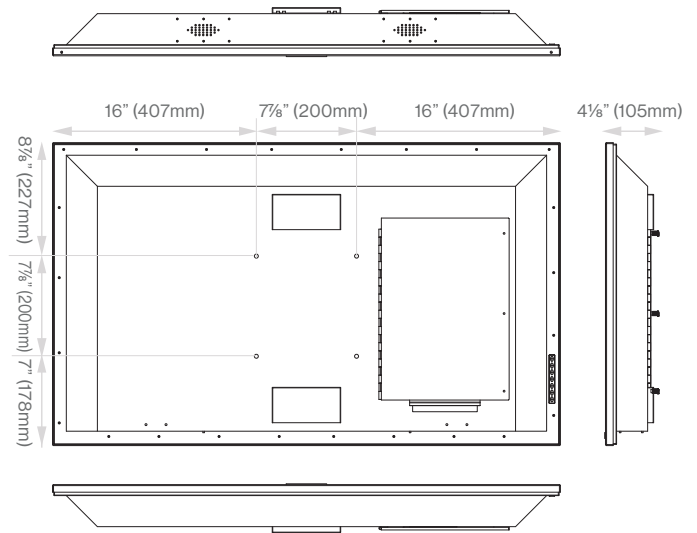

Power

Input Power	100-240V AC
Power Plug	US

Panel Specifications

Screen Size	43"
Resolution	3840 x 2160
Refresh Rate	60Hz
Contrast Ratio	4000:1
View Angle	178 degree/178 degree
Response Time	6.5ms
Brightness	750nits

Broadcasting System

Analog	NTSC
Digital	ATSC

Audio

Mono/Stereo/Dual (MTS/SAP)	NICAM/A2
Audio Output (Watts - THD 10%)	8W x 2
Speaker System	1 Way 2 Speakers Stereo
Dolby Digital Decoder	✓
Surround System	✓
Bass/Treble/Balance	✓
Auto Volume Leveler	✓
Sound Mode	4 Modes

Special Features

Child Lock/ V-Chip	✓
Closed Caption	✓
Smartlink (HDMI CEC)	✓
ARC Audio out	✓
1080P Source Input	✓
4K Source Input	✓
2-in-1 magnetic remote	✓

Convenience Features

Language	English/French/Spanish
Channel Add/Delete	✓
Auto Tuning/Programming	✓
Sleep Timer	✓
On/Off Timer	✓
Favorite Channel Programming	✓
Auto/Manual Clock	✓
Auto Off (Sleep)	✓
Auto Brightness Control	✓

AV Inputs & Outputs

# of HDMI Inputs	3
# of Audio LR Outputs	1
# of Antenna (RF) Inputs	1
# of Composite AV Inputs	1
# of Component (YPbPr) Inputs	1
# of USB Inputs	2
# of Coaxial Audio Outputs	1
HDMI Version	2.0

Cabinet

Vesa Compatible	200 x 200mm

Dimensions and Weight

Product Size (WxHxD)	39 7/8" x 23 7/8" x 4 1/8" (1013 x 605 x 105mm)
Individual Packaging Dimensions (WxHxD)	44 5/8" x 28 3/4" x 7 7/8" (1135 x 730 x 195mm)
Net Weight (lbs/kg)	37.92lbs / 17.20kg
Gross Weight (lbs/kg)	52.7lbs / 23.9kg