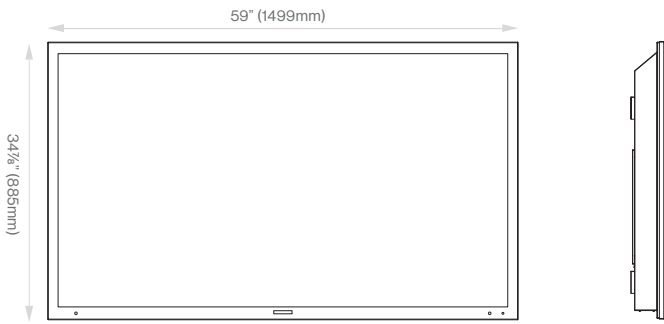

Power

Input Power	100-240V AC
Power Plug	US

Panel Specifications

Screen Size	65"
Resolution	3840 x 2160
Refresh Rate	60Hz
Contrast Ratio	4000:1
View Angle	178 degree/178 degree
Response Time	6.5ms
Brightness	750nits

Broadcasting System

Analog	NTSC
Digital	ATSC

Audio

Mono/Stereo/Dual (MTS/SAP)	NICAM/A2
Audio Output (Watts - THD 10%)	8W x 2
Speaker System	1 Way 2 Speakers Stereo
Dolby Digital Decoder	✓
Surround System	✓
Bass/Treble/Balance	✓
Auto Volume Leveler	✓
Sound Mode	4 Modes

Special Features

Child Lock/ V-Chip	✓
Closed Caption	✓
Smartlink (HDMI CEC)	✓
ARC Audio out	✓
1080P Source Input	✓
4K Source Input	✓
2-in-1 magnetic remote	✓

Convenience Features

Language	English/French/Spanish
Channel Add/Delete	✓
Auto Tuning/Programming	✓
Sleep Timer	✓
On/Off Timer	✓
Favorite Channel Programming	✓
Auto/Manual Clock	✓
Auto Off (Sleep)	✓
Auto Brightness Control	✓

AV Inputs & Outputs

# of HDMI Inputs	3
# of Audio LR Outputs	1
# of Antenna (RF) Inputs	1
# of Composite AV Inputs	1
# of Component (YPbPr) Inputs	1
# of USB Inputs	2
# of Coaxial Audio Outputs	1
HDMI Version	2.0

Cabinet

Vesa Compatible	400 x 400mm

Dimensions and Weight

Product Size (WxHxD)	59 x 34 7/8 x 4 1/2" (1499 x 885 x 115mm)
Individual Packaging Dimensions (WxHxD)	66 x 42 1/8 x 8 1/2" (1677 x 1070 x 214mm)
Net Weight (lbs/kg)	77.16lbs / 35kg
Gross Weight (lbs/kg)	99.8lbs / 45.25kg