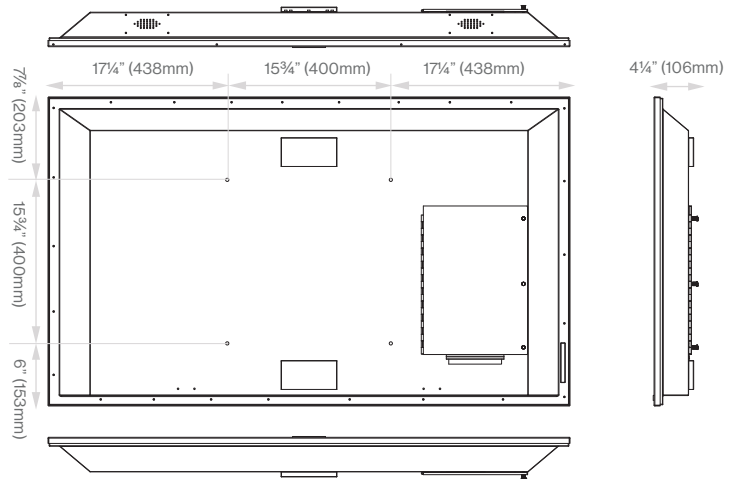

Power

Input Power	100-240V AC
Power Plug	US

Panel Specifications

Screen Size	55"
Resolution	3840 x 2160
Refresh Rate	60Hz
Contrast Ratio	4000:1
View Angle	178 degree/178 degree
Response Time	6.5ms
Brightness	750nits

Broadcasting System

Analog	NTSC
Digital	ATSC

Audio

Mono/Stereo/Dual (MTS/SAP)	NICAM/A2
Audio Output (Watts - THD 10%)	8W x 2
Speaker System	1 Way 2 Speakers Stereo
Dolby Digital Decoder	✓
Surround System	✓
Bass/Treble/Balance	✓
Auto Volume Leveler	✓
Sound Mode	4 Modes

Special Features

Child Lock/ V-Chip	✓
Closed Caption	✓
Smartlink (HDMI CEC)	✓
ARC Audio out	✓
1080P Source Input	✓
4K Source Input	✓
2-in-1 magnetic remote	✓

Convenience Features

Language	English/French/Spanish
Channel Add/Delete	✓
Auto Tuning/Programming	✓
Sleep Timer	✓
On/Off Timer	✓
Favorite Channel Programming	✓
Auto/Manual Clock	✓
Auto Off (Sleep)	✓
Auto Brightness Control	✓

AV Inputs & Outputs

# of HDMI Inputs	3
# of Audio LR Outputs	1
# of Antenna (RF) Inputs	1
# of Composite AV Inputs	1
# of Component (YPbPr) Inputs	1
# of USB Inputs	2
# of Coaxial Audio Outputs	1
HDMI Version	2.0

Cabinet

Vesa Compatible	400 x 400mm

Dimensions and Weight

Product Size (WxHxD)	50 1/4 x 29 3/8 x 4 1/8" (1276x 756 x 106mm)
Individual Packaging Dimensions (WxHxD)	57 1/4 x 35 7/8 x 8 1/2" (1453 x 910 x 214mm)
Net Weight (lbs/kg)	60.63lbs / 27.50kg
Gross Weight (lbs/kg)	78.4lbs / 35.55kg