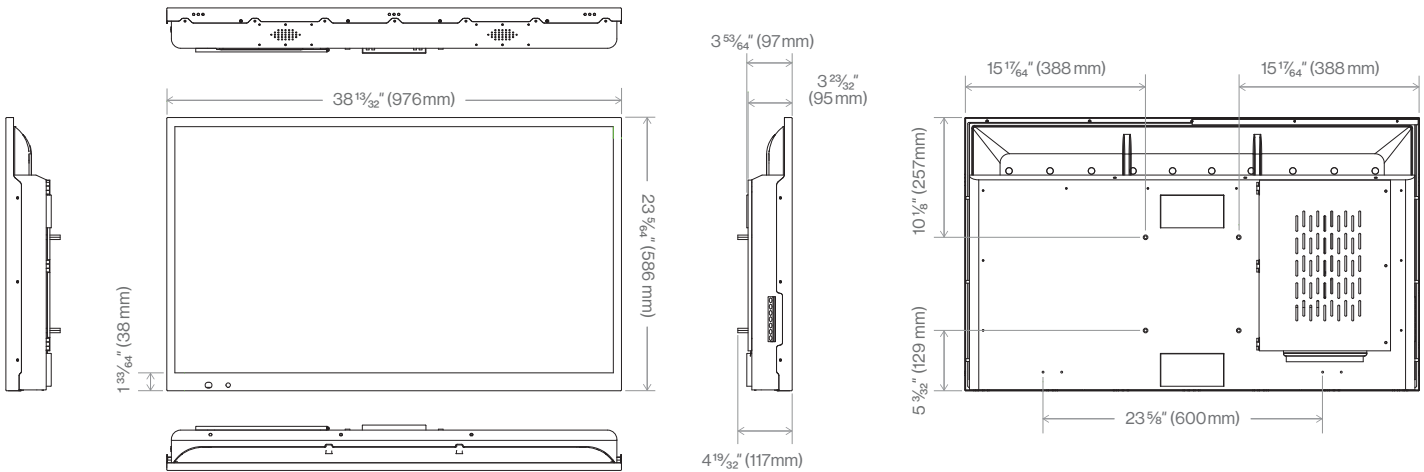

43" Partial Sun Furrion Aurora Outdoor TV (FDUP43CSA / FDUP43CSA-CA)

Panel Specifications

Screen Size	43"
Resolution	3840 x 2160
Refresh Rate	60Hz
Contrast Ratio	4000:1
View Angle	178° / 178°
Response Time	6.5ms
Brightness	750 nits

Smart TV (Powered By WebOS TV)

Apps	Netflix, Amazon Prime Video, YouTube, Hulu, Disney+, HBO Max, Peacock and more

Audio

Audio Output (Watts - THD 10%)	8W x 2
Dolby Digital Decoder	✓
Surround System	✓
Bass/Treble/Balance	✓
Auto Volume Leveler	✓
Sound Mode	4 Modes

Features

Waterproof	IP54-rated
Tempered Glass	✓
Bluetooth	5.0
Smartlink (HDMI CEC)	✓
RS232C Control	✓
Favorite Channel Programming	✓
Auto Tuning/Programming	✓
Closed Caption	✓
Child Lock / V-Chip	✓
Sleep Timer	✓
On/Off Timer	✓
Channel Add/Delete	✓

AV Inputs & Outputs

# of HDMI	3, Version 2.0, includes 1 ARC
# of 3.5mm Earphone Output	1
# of Antenna (RF) Inputs	1
# of Composite AV Inputs	1
# of USB Inputs	2, supports USB to RS232C PL2303 adaptor
# of Optical Output	1

Connectivity

Wi-Fi	802.11a/b/g/n/ac
Ethernet	✓ (RJ45)

Broadcasting System

Standard	NTSC, ATSC

Power

Input Power	100-240V AC

Cabinet

VESA Compatible	200 x 200mm

Dimensions and Weight

Product Size (W x H x D)	38 13/32 x 23 5/64 x 4 19/32" (976 x 586 x 117mm)
Packaging Dimensions (L x W x H)	7 1/16 x 44 5/8 x 28 3/4" (195 x 1135 x 730mm)
Net Weight (lbs/kg)	48.5 / 22.0
Gross Weight (lbs/kg)	57.3 / 26.0

Ver. 9.0