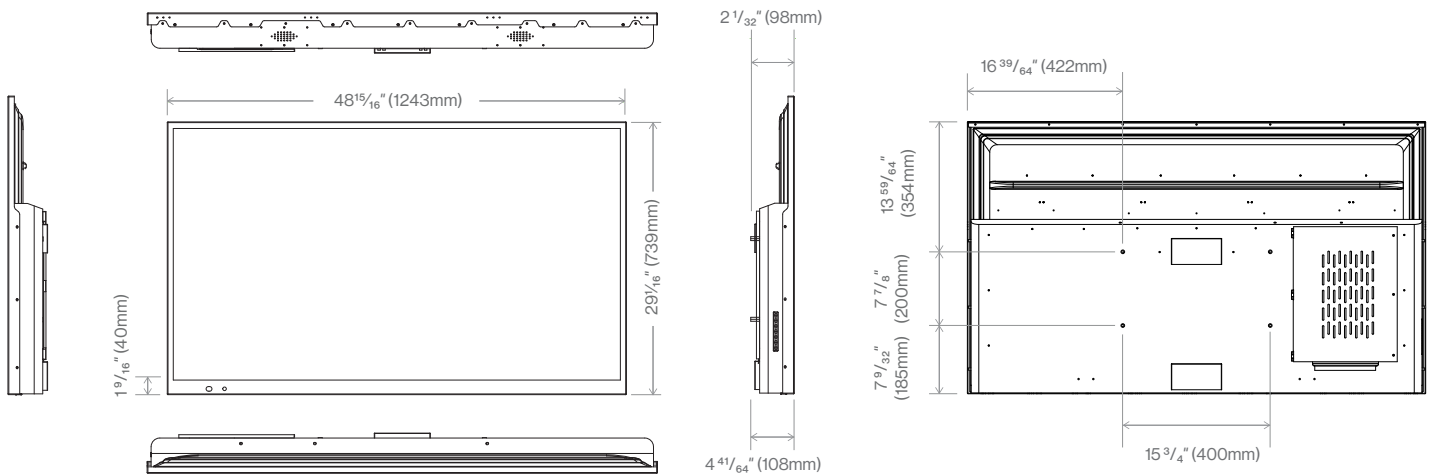

55" Partial Sun Furrion Aurora Outdoor TV (FDUP55CSA / FDUP55CSA-CA)

Panel Specifications

Screen Size	55"
Resolution	3840 x 2160
Refresh Rate	60Hz
Contrast Ratio	4000:1
View Angle	178° / 178°
Response Time	6.5ms
Brightness	750 nits

Smart TV (Powered By WebOS TV)

Apps	Netflix, Amazon Prime Video, YouTube, Hulu, Disney+, HBO Max, Peacock and more

Audio

Audio Output (Watts - THD 10%)	8W x 2
Dolby Digital Decoder	✓
Surround System	✓
Bass/Treble/Balance	✓
Auto Volume Leveler	✓
Sound Mode	4 Modes

Features

Waterproof	IP54-rated
Tempered Glass	✓
Bluetooth	5.0
Smartlink (HDMI CEC)	✓
RS232C Control	✓
Favorite Channel Programming	✓
Auto Tuning/Programming	✓
Closed Caption	✓
Child Lock / V-Chip	✓
Sleep Timer	✓
On/Off Timer	✓
Channel Add/Delete	✓

AV Inputs & Outputs

# of HDMI	3, Version 2.0, includes 1 ARC
# of 3.5mm Earphone Output	1
# of Antenna (RF) Inputs	1
# of Composite AV Inputs	1
# of USB Inputs	2, supports USB to RS232C PL2303 adaptor
# of Optical Output	1

Connectivity

Wi-Fi	802.11a/b/g/n/ac
Ethernet	✓ (RJ45)

Broadcasting System

Standard	NTSC, ATSC

Power

Input Voltage	100-240V AC (50-60Hz)

Cabinet

VESA Compatible	400 x 200mm

Dimensions and Weight

Product Size (W x H x D)	48¹⁵/₁₆ x 29⁹/₁₆ x 4⁴¹/₆₄" (1243 x 739 x 108 mm)
Packaging Dimensions (L x W x H)	8⁷/₁₆ x 57¹/₄ x 35⁷/₈" (214 x 1453 x 910 mm)
Net Weight (lbs/kg)	67 / 30.4
Gross Weight (lbs/kg)	88.4 / 40.1