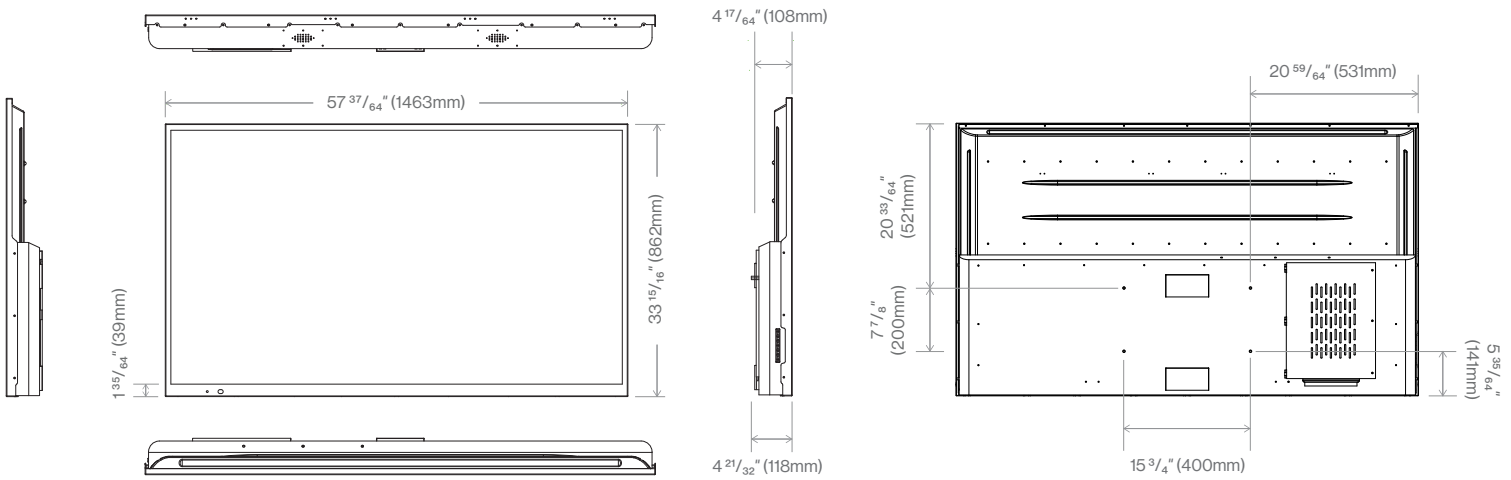

### Panel Specifications

Screen Size	65"
Resolution	3840 x 2160
Refresh Rate	60Hz
Contrast Ratio	4000:1
View Angle	178° / 178°
Response Time	6.5ms
Brightness	750 nits