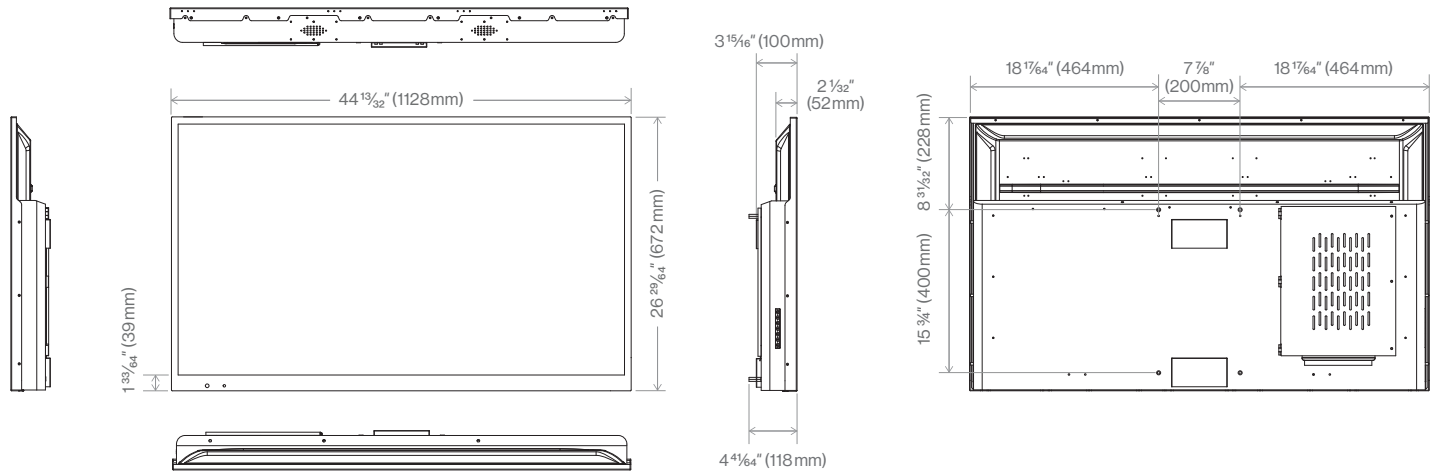

50" Partial Sun Furrion Aurora Outdoor TV (FDUP50CSA / FDUP50CSA-CA)

Panel Specifications

Screen Size	50"
Resolution	3840 x 2160
Refresh Rate	60Hz
Contrast Ratio	4000:1
View Angle	178° / 178°
Response Time	6.5ms
Brightness	750 nits

Smart TV (Powered By WebOS TV)

App	Netflix, Amazon Prime Video, YouTube, Hulu, Disney+, HBO Max, Peacock and more

Audio

Audio Output (Watts - THD 10%)	8W x 2
Dolby Digital Decoder	√
Surround System	√
Bass/Treble/Balance	√
Auto Volume Leveler	√
Sound Mode	4 Modes

Features

Waterproof	IP54-rated
Tempered Glass	√
Bluetooth	5.0
Smartlink (HDMI CEC)	√
RS232C Control	√
Favorite Channel Programming	√
Auto Tuning/Programming	√
Closed Caption	√
Child Lock / V-Chip	√
Sleep Timer	√
On/Off Timer	√
Channel Add/Delete	√

AV Inputs & Outputs

# of HDMI	3, Version 2.0, includes 1 ARC
# of 3.5mm Earphone Output	1
# of Antenna (RF) Inputs	1
# of Composite AV Inputs	1
# of USB Inputs	2, supports USB to RS232C PL2303 adaptor
# of Optical Output	1

Connectivity

Wi-Fi	802.11a/b/g/n/ac
Ethernet	√ (RJ45)

Broadcasting System

Standard	NTSC, ATSC

Power

Input Power	100-240V AC

Cabinet

VESA Compatible	200 x 400mm

Dimensions and Weight

Product Size (W x H x D)	44 13/32 x 26 29/64 x 4 1/4" (1128 x 672 x 118 mm)
Packaging Dimensions (L x W x H)	87 1/8 x 50 3/8 x 32 1/8" (215 x 1280 x 815 mm)
Net Weight (lbs/kg)	58.8 / 26.7
Gross Weight (lbs/kg)	70 / 31.8