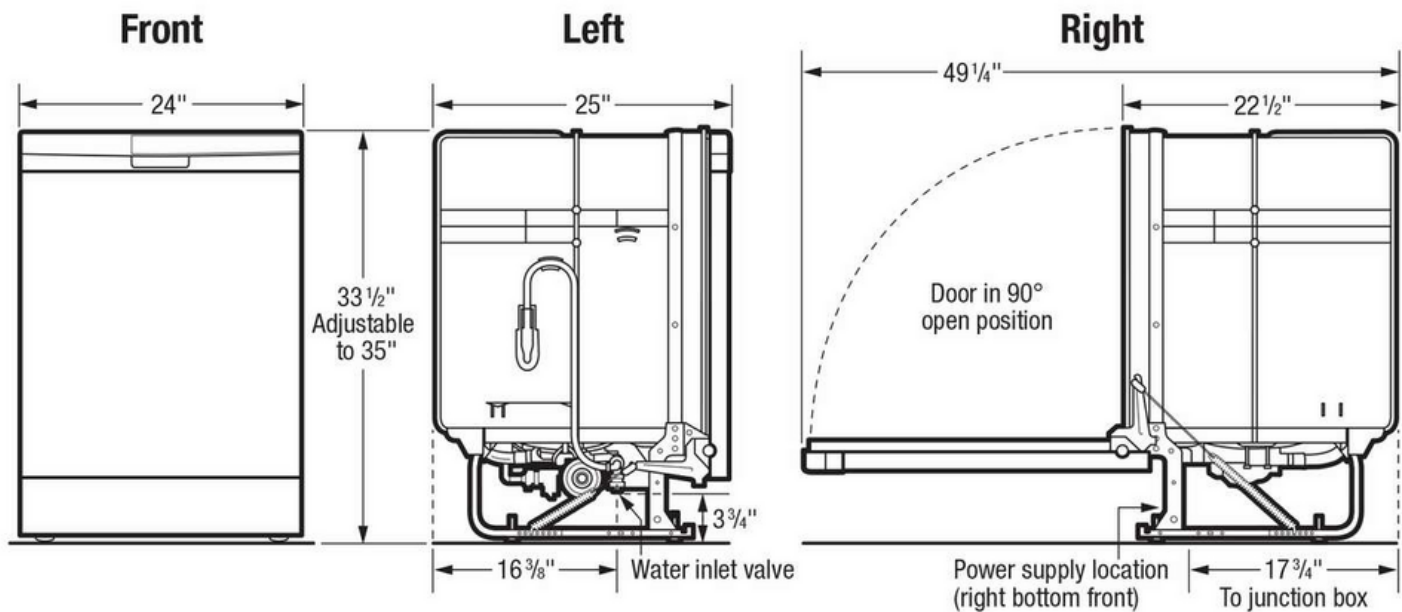

Performance Certifications and Approvals

CEE Tier	Tier 1
ENERGY STAR Certified	Yes

Installation Diagram