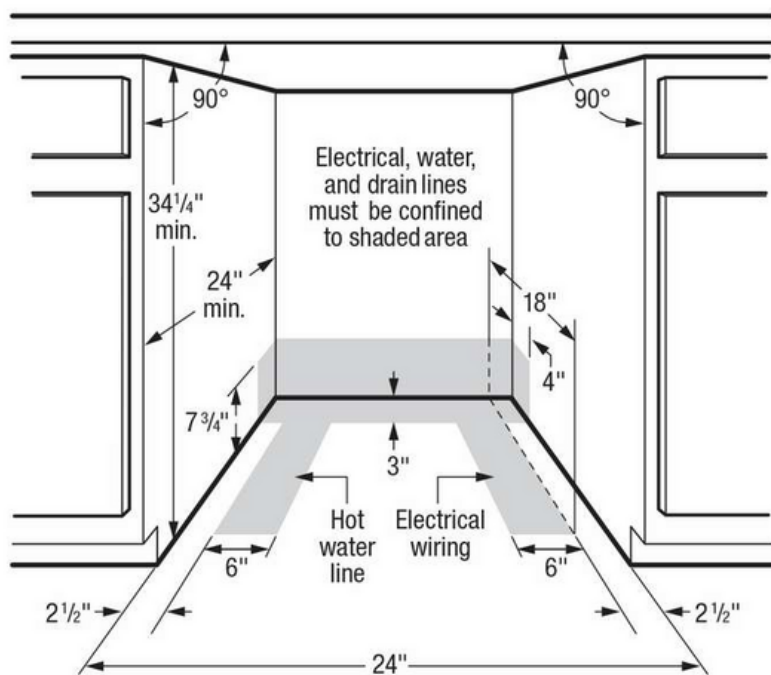

Performance Certifications and Approvals

CEE Tier	Tier 1
ENERGY STAR Certified	Yes

Installation Diagram