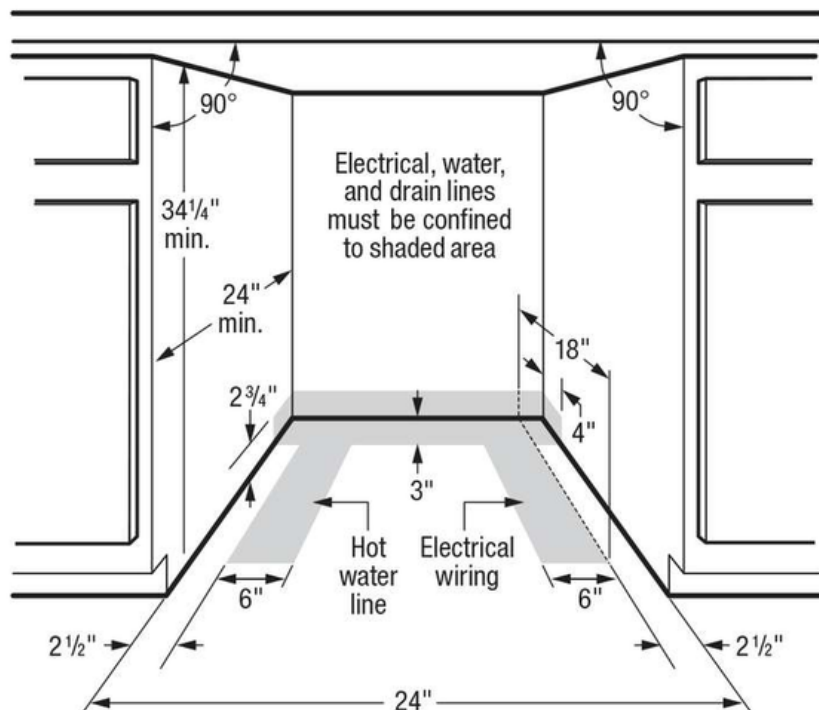

Performance Certifications and Approvals

CEE Tier	Tier 1
ENERGY STAR Certified	No

Installation Diagram