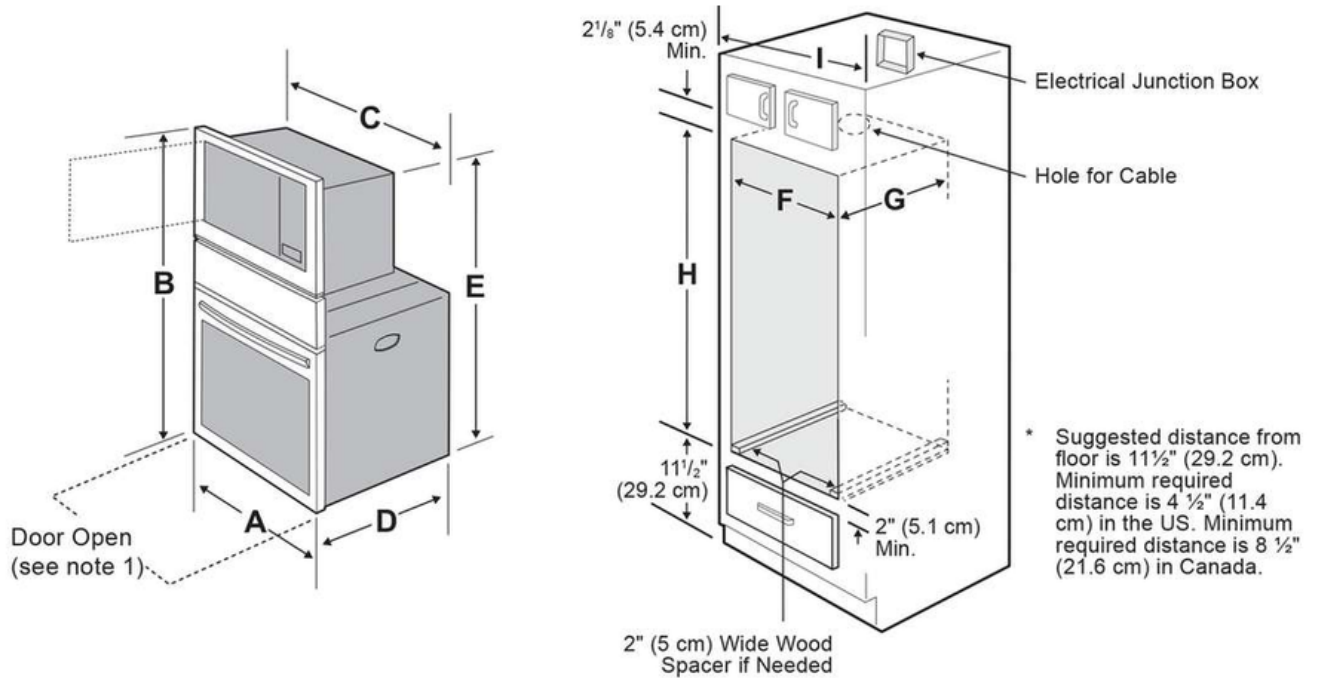

Accessories

Optional Trim Kit Part Number	WOMC3TRIMSS, WOMC3TRIMDSS, WOMC3TRIMBLK
-------------------------------	---

Installation Diagram

NOTES:

1. Allow at least 22" (55.9cm) clearance in front of oven for door depth when it is open.
2. Dimension G (cutout depth) is critical to the proper installation of the built-in oven. If the oven decorative trim does not butt against the cabinet verify dimension G to assure it is the required depth.
3. For a cutout height greater than the maximum (H), add one 2"(5 cm) wide wood shim of appropriate height to each side of the opening under the appliance side rails. A trim kit may be purchased through a dealer, service, or on the brand website.

PRODUCT DIMENSIONS					
A	B	C	D	E	
30" (76.2 cm)	42" (106.6 cm)	28 7/16" (72.2 cm)	25 3/16" (63.9 cm)	41 3/16" (104.6 cm)	
CUTOUT DIMENSIONS AND CABINET WIDTH					
F		G. Min.	H		I
Min.	Max.		Min.	Max.	
28 1/2" (72.4 cm)	28 3/4" (72.9 cm)	23 5/8" (60.0 cm)	41 1/4" (104.6 cm)	42 1/8" (107.0 cm)	30 1/8" (76.5 cm) Min