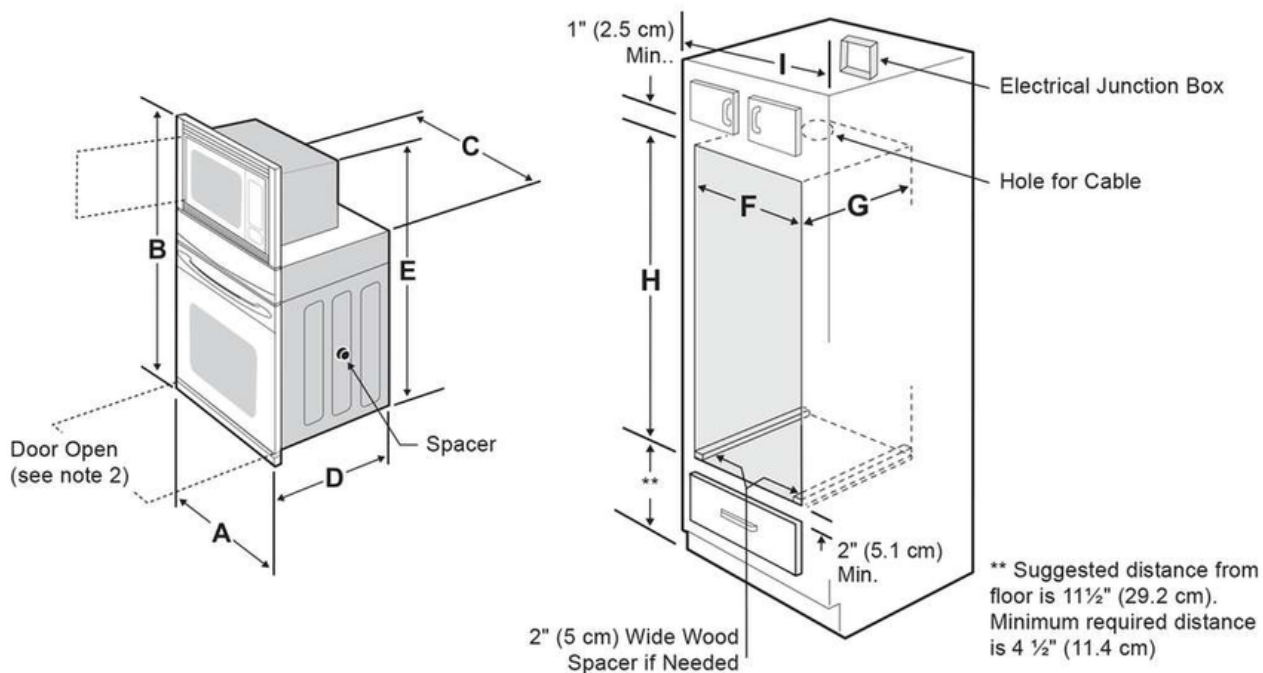

### Dimensions and Volume

Height	42 3/4"
Width	27"
Depth	25"
Depth With Door 90° Open	41 3/16"
Depth With Handle	27 7/16"
Oven Interior Height	17"
Oven Interior Width	20 1/2"
Oven Interior Depth	18 3/4"
Microwave Interior Height	10 1/2"
Microwave Interior Width	17 3/8"
Microwave Interior Depth	18 5/8"
Maximum Cutout Height	41 7/8"
Maximum Cutout Width	25 1/4"
Minimum Cutout Height	41 1/4"
Minimum Cutout Width	24 7/8"
Microwave Capacity	1.6 Cu. Ft.
Oven Capacity	3.8 Cu. Ft.

**Safety Certifications and Approvals**

CSA Listed	Yes
UL Listed	Yes
RoHS	Yes

**Installation**

Power Supply Connection Location	Top Left
----------------------------------	----------

**Certifications and Approvals**

## Installation Diagram

**NOTES:**

1. Allow at least 21" (53.3cm) clearance in front of oven for door depth when it is open.
2. Dimension G (cutout depth) is critical to the proper installation of the built-in oven. If the oven decorative trim does not butt against the cabinet verify dimension G to assure it is the required depth.
3. For a cutout height greater than H maximum, add 2" (5 cm) wide wood shims of appropriate height to each side of the opening under the appliance side rails. You can order a larger bottom trim through a service center.
4. If the junction box is below the oven, longer conduit cables are available through a service center.

**Figure 1: Product and Cutout Dimensions**

PRODUCT DIMENSIONS					
A	B	C	D	E	
27" (68.6 cm)	42 <sup>3</sup> / <sub>4</sub> " (108.6 cm)	24 <sup>5</sup> / <sub>8</sub> " (62.5 cm)	25" (63.5 cm)	41 <sup>3</sup> / <sub>16</sub> " (104.6 cm)	
CUTOUT DIMENSIONS AND CABINET WIDTH					
F		G Min.	H		I Min.
Min.	Max.		Min.	Max.	
24 <sup>7</sup> / <sub>8</sub> " (63.2 cm)	25 <sup>1</sup> / <sub>4</sub> " (64.1 cm)	24" (61.0 cm)	41 <sup>1</sup> / <sub>4</sub> " (104.8 cm)	41 <sup>7</sup> / <sub>8</sub> " (106.5 cm)	27 <sup>1</sup> / <sub>8</sub> " (68.9 cm)