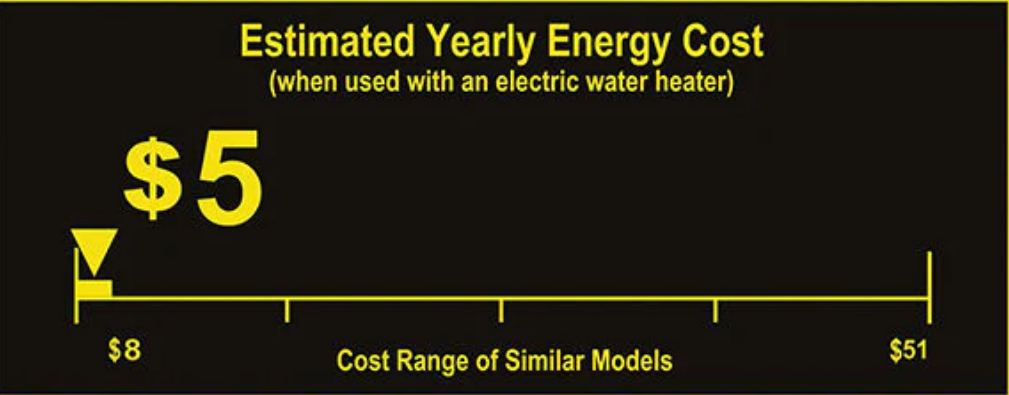

ENERGYGUIDE

Clothes Washer
Capacity Class: Standard

ConsolidatedBrands
Model: 5500
Capacity (tub volume): 1.90 cubic feet

Compare ONLY to other labels with yellow numbers.
Labels with yellow numbers are based on the same test procedures.

47 kWh
Estimated Yearly Electricity Use

\$4
Estimated Yearly Energy Cost
(when used with a natural gas water heater)

- Your cost will depend on your utility rates and use.
- Cost range based only on standard capacity models.
- Estimated operating cost based on six wash loads a week and a national average electricity cost of 12 cents per kWh and natural gas cost of \$1.09 per therm.