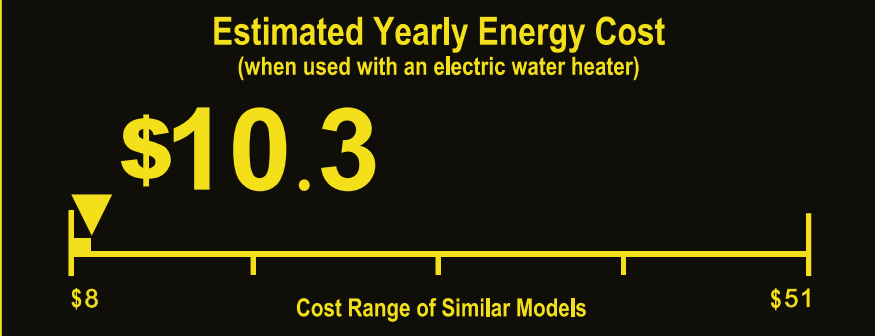

U.S. Government

Federal law prohibits removal of this label before consumer purchase.

ENERGYGUIDE

Clothes Washer
Capacity Class: Compact

Equator Appliances
Model: EZ 4700 C
Capacity (tub volume): 1.62 cubic feet

Compare ONLY to other labels with yellow numbers.
Labels with yellow numbers are based on the same test procedures.

96 kWh
Estimated Yearly Electricity Use

\$7
Estimated Yearly Energy Cost
(when used with a natural gas water heater)