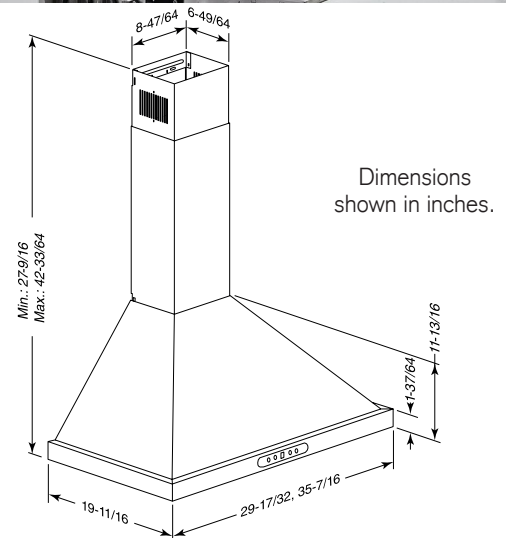

SIZE	STAINLESS	GREASE FILTERS (replacement)	NON-DUCTED CHARCOAL FILTERS
29-17/32 in.	EWP1306SS	S97010487 (set of 2)	S99010494 (set of 2)
35-7/16 in.	EWP1366SS	S97010488 (set of 2)	S99010494 (set of 2)

HVI PERFORMANCE											
Duct Orientation	Size	Damper	Sones				CFM				
			Normal	Med-Low*	Med-high*	High	Normal	Med-Low*	Med-High*	High 0.25 in. w.g.	High 0.1 in. w.g.
Round - Vertical	6 in.	Included	< 0.3	6.5	9.5	12.5	110	390	510	580	600 ‡

‡ CFM reduction to 400 or 300 is available. Review Installation instructions for more details.

FEATURES	
Max blower CFM**	640
Finish	430 Stainless Steel no. 4 Brushed
Wall Mount	Yes
Telescopic Flue	Yes - Accommodates 8-ft. to 9-ft. ceilings
Convertible to non-ducted operation	Yes - Non-Duct Kit ARKBWP sold separately
Blower type	Single, Centrifugal
Cord-connected	Yes
Soft-Touch Control	• Blower low speed • Blower medium-low speed • Blower medium-high speed • Blower high speed • 2-Intensity lighting • 15-Minute delay
Lighting	2 x LED Modules 5.5 W, (included)
Grease Filters	Hybrid baffle filters, dishwasher-safe with quick-release latch

AC INPUT	
120 V, 60 Hz - 3.7 AMPS	

OPTIONAL ACCESSORIES (sold separately)	
Flue Extension for 10-ft. ceiling	FXN58SS
Non-Duct Kit	ARKBWP
Remote Control	HCR4

MOUNTING HEIGHT	
26-in. from cooktop to bottom of hood	

LIMITED WARRANTY	
1-year (See installation manual for full warranty text.)	

FOR INDOOR USE ONLY

HVI-2100 CERTIFIED RATINGS comply with new testing technologies and procedures prescribed by the Home Ventilating Institute, for off-the-shelf products, as they are available to consumers. Product performance is rated at 0.1 and 0.25 in. static pressure at high speed based on tests conducted in an HVI-approved state-of-the-art test laboratory. Sones are a measure of humanly-perceived loudness, based on laboratory measurements.

* Where noted performance rating is not HVI certified but was established in accordance with HVI Standardized test procedure.

** Max. blower CFM indicates the performance of the hood blower in open air.