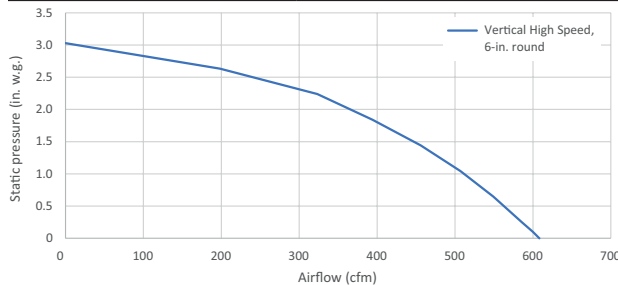

SIZE	STAINLESS	GREASE FILTERS (replacement)	NON-DUCTED CHARCOAL FILTERS
29-17/32 in.	EWP1306SS	S97010487 (set of 2)	S99010494 (set of 2)
35-7/16 in.	EWP1366SS	S97010488 (set of 2)	S99010494 (set of 2)

HVI PERFORMANCE											
Duct Orientation	Size	Damper	Sones				CFM				
			Normal	Med-Low*	Med-high*	High	Normal	Med-Low*	Med-High*	High 0.25 in. w.g.	High 0.1 in. w.g.
Round - Vertical	6 in.	Included	< 0.3	6.5	9.5	12.5	110	390	510	580	600 ‡

‡ CFM reduction to 400 or 300 is available. Review Installation instructions for more details.

FEATURES	
Max blower CFM**	640
Finish	430 Stainless Steel no. 4 Brushed
Wall Mount	Yes
Telescopic Flue	Yes - Accommodates 8-ft. to 9-ft. ceilings
Convertible to non-ducted operation	Yes - Non-Duct Kit ARKBWP sold separately
Blower type	Single, Centrifugal
Cord-connected	Yes
Soft-Touch Control	• Blower low speed • Blower medium-low speed • Blower medium-high speed • Blower high speed • 2-Intensity lighting • 15-Minute delay
Lighting	2 x LED Modules 5.5 W, (included)
Grease Filters	Hybrid baffle filters, dishwasher-safe with quick-release latch

AC INPUT	
120 V, 60 Hz - 3.7 AMPS	

OPTIONAL ACCESSORIES (sold separately)	
Flue Extension for 10-ft. ceiling	FXN58SS
Non-Duct Kit	ARKBWP
Remote Control	HCR4

MOUNTING HEIGHT	
26-in. from cooktop to bottom of hood	

LIMITED WARRANTY	
1-year (See installation manual for full warranty text.)	

FOR INDOOR USE ONLY

HVI-2100 CERTIFIED RATINGS comply with new testing technologies and procedures prescribed by the Home Ventilating Institute, for off-the-shelf products, as they are available to consumers. Product performance is rated at 0.1 and 0.25 in. static pressure at high speed based on tests conducted in an HVI-approved state-of-the-art test laboratory. Sones are a measure of humanly-perceived loudness, based on laboratory measurements.

* Where noted performance rating is not HVI certified but was established in accordance with HVI Standardized test procedure.

** Max. blower CFM indicates the performance of the hood blower in open air.