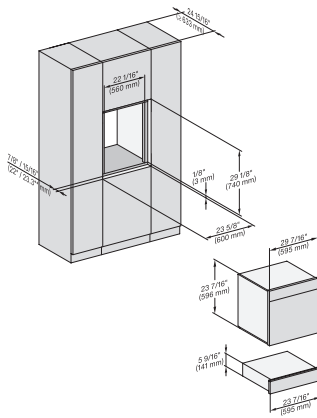

ESW 7010 AM

Handleless Gourmet warming drawer, 24" width and 5 5/8" height for preheating dishware, keeping food warm, and Slow Roasting.

DGC7x4x, ESW7x10, EVS7010, side view, 30 Zoll, Flush inset, combi, XL

7/8" – 22" mm – Glass, 15/16" – 23.3" mm – Stainless steel

H7x40BM+EBA7848, ESW7x10, EVS7010, side view, 30 Zoll, Flush inset, combi, 450S, ESW

7/8" – 22" mm – Glass, 15/16" – 23.3" mm – Stainless steel

H7x6xBP+EBA7848, ESW7x10, EVS7010, side view, 30 Zoll, Flush inset, combi, 650S, ESW

7/8" – 22" mm – Glass, 15/16" – 23.3" mm – Stainless steel

DGC7x40, DGC7485, H7x40BM, ESW7x10, EVS7010, Einbau 30 Zoll, Flush inset, combi, 450S

7/8" – 22" mm – Glass, 15/16" – 23.3" mm – Stainless steel

H7x6xBP+EBA7848, ESW7x10, EVS7010, Einbau, 30 Zoll, Flush inset, combi, 650S, ESW

7/8" – 22" mm – Glass, 15/16" – 23.3" mm – Stainless steel

DGC7xxx, H7x40BM, ESW7x10, EVS7010, Einbau, 30 Zoll, Flush inset, combi, wide front, 450S