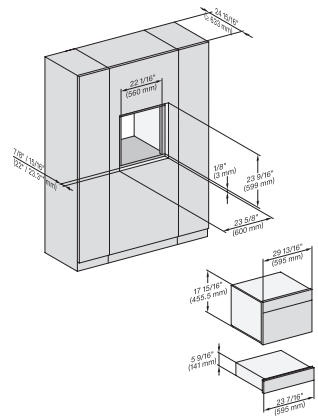

7/8" – 22" mm – Glass, 15/16" – 23.3" mm – Stainless steel

H7x40BM+EBA7848, ESW7x10, EVS7010, side view, 30 Zoll, Flush inset, combi, 450S, ESW

7/8" – 22" mm – Glass, 15/16" – 23.3" mm – Stainless steel

H7x6xBP+EBA7848, ESW7x10, EVS7010, side view, 30 Zoll, Flush inset, combi, 650S, ESW

7/8" – 22" mm – Glass, 15/16" – 23.3" mm – Stainless steel

DGC7x40, DGC7485, H7x40BM, ESW7x10, EVS7010, Einbau 30 Zoll, Flush inset, combi, 450S

7/8" – 22" mm – Glass, 15/16" – 23.3" mm – Stainless steel

H7x6xBP+EBA7848, ESW7x10, EVS7010, Einbau, 30 Zoll, Flush inset, combi, 650S, ESW

7/8" – 22" mm – Glass, 15/16" – 23.3" mm – Stainless steel

DGC7xxx, H7x40BM, ESW7x10, EVS7010, Einbau, 30 Zoll, Flush inset, combi, wide front, 450S

7/8" – 22" mm – Glass, 15/16" – 23.3" mm – Stainless steel

H7x6x+EBA7868, ESW7x10, EVS7010, Einbau, 30 Zoll, Flush inset, wide front, 650S

7/8" – 22" mm – Glass, 15/16" – 23.3" mm – Stainless steel

DGC7x40, ESW7x10, EVS7010, side view, 30 Zoll, Proud, combi, XL