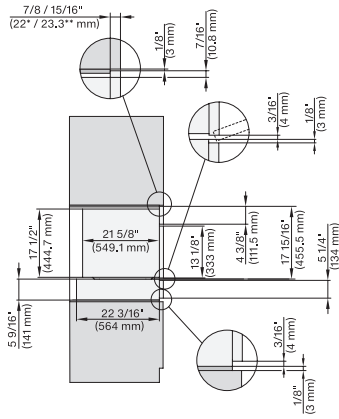

ESW 7010 AM

Handleless Gourmet warming drawer, 24" width and 5 5/8" height for preheating dishware, keeping food warm, and Slow Roasting.

DGC7x4x, ESW7x10, EVS7010, side view, 30 Zoll, Flush inset, combi, XL

7/8" – 22" mm – Glass, 15/16" – 23.3" mm – Stainless steel

H7x40BM+EBA7848, ESW7x10, EVS7010, side view, 30 Zoll, Flush inset, combi, 450S, ESW

7/8" – 22" mm – Glass, 15/16" – 23.3" mm – Stainless steel

H7x6xBP+EBA7848, ESW7x10, EVS7010, side view, 30 Zoll, Flush inset, combi, 650S, ESW

7/8" – 22" mm – Glass, 15/16" – 23.3" mm – Stainless steel

DGC7x40, DGC7485, H7x40BM, ESW7x10, EVS7010, Einbau 30 Zoll, Flush inset, combi, 450S

7/8" – 22" mm – Glass, 15/16" – 23.3" mm – Stainless steel

H7x6x+EBA7868, ESW7x10, EVS7010, Einbau, 30 Zoll, Flush inset, wide front, 650S

7/8" – 22" mm – Glass, 15/16" – 23.3" mm – Stainless steel

DGC7x40, ESW7x10, EVS7010, side view, 30 Zoll, Proud, combi, XL