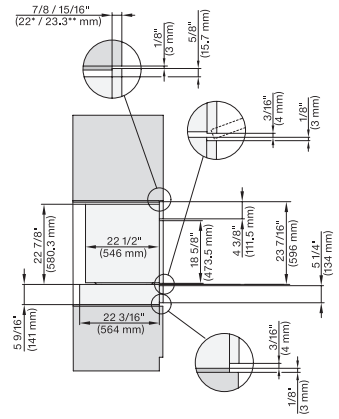

ESW 7010 AM

Handleless Gourmet warming drawer, 24" width and 5 5/8" height for preheating dishware, keeping food warm, and Slow Roasting.

DGC7x4x, ESW7x10, EVS7010, side view, 30 Zoll, Flush inset, combi, XL

7/8" – 22" mm – Glass, 15/16" – 23.3" mm – Stainless steel

H7x40BM+EBA7848, ESW7x10, EVS7010, side view, 30 Zoll, Flush inset, combi, 450S, ESW

7/8" – 22" mm – Glass, 15/16" – 23.3" mm – Stainless steel

H7x6xBP+EBA7848, ESW7x10, EVS7010, side view, 30 Zoll, Flush inset, combi, 650S, ESW

7/8" – 22" mm – Glass, 15/16" – 23.3" mm – Stainless steel

DGC7x40, DGC7485, H7x40BM, ESW7x10, EVS7010, Einbau 30 Zoll, Flush inset, combi, 450S

7/8" – 22" mm – Glass, 15/16" – 23.3" mm – Stainless steel

H7x6x+EBA7868, ESW7x10, EVS7010, Einbau, 30 Zoll, Flush inset, wide front, 650S

7/8" – 22" mm – Glass, 15/16" – 23.3" mm – Stainless steel

DGC7x40, ESW7x10, EVS7010, side view, 30 Zoll, Proud, combi, XL