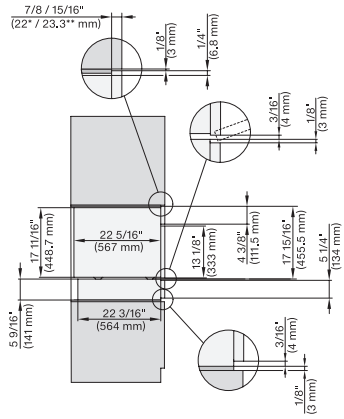

ESW 7010 AM

Handleless Gourmet warming drawer, 24" width and 5 5/8" height for preheating dishware, keeping food warm, and Slow Roasting.

DGC7x4x, ESW7x10, EVS7010, side view, 30 Zoll, Flush inset, combi, XL

7/8" – 22" mm – Glass, 15/16" – 23.3" mm – Stainless steel