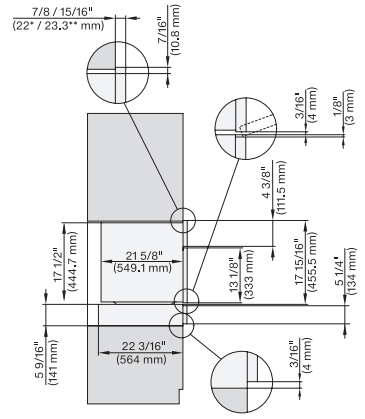

7/8" – 22" mm – Glass, 15/16" – 23.3" mm – Stainless steel

H7x40BM+EBA7848, ESW7x10, EVS7010, side view, 30 Zoll, Flush inset, combi, 450S, ESW

7/8" – 22" mm – Glass, 15/16" – 23.3" mm – Stainless steel

7/8" – 22" mm – Glass, 15/16" – 23.3" mm – Stainless steel

H7x6xBP+EBA7848, ESW7x10, EVS7010, Einbau, 30 Zoll, Flush inset, combi, 650S, ESW

7/8" – 22" mm – Glass, 15/16" – 23.3" mm – Stainless steel

DGC7xxx, H7x40BM, ESW7x10, EVS7010, Einbau, 30 Zoll, Flush inset, combi, wide front, 450S

7/8" – 22" mm – Glass, 15/16" – 23.3" mm – Stainless steel

H7x6x+EBA7868, ESW7x10, EVS7010, Einbau, 30 Zoll, Flush inset, wide front, 650S

7/8" – 22" mm – Glass, 15/16" – 23.3" mm – Stainless steel

DGC7x40, ESW7x10, EVS7010, side view, 30 Zoll, Proud, combi, XL

7/8" – 22" mm – Glass, 15/16" – 23.3" mm – Stainless steel

H7x40BM+EBA7848, ESW7x10, EVS7010, side view, 30 Zoll, Proud, combi, 450S

7/8" – 22" mm – Glass, 15/16" – 23.3" mm – Stainless steel

ESW 7010 AM