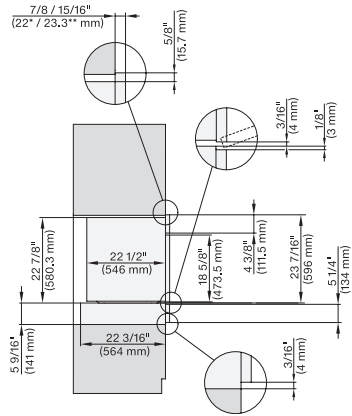

7/8" – 22" mm – Glass, 15/16" – 23.3" mm – Stainless steel

H7x40BM+EBA7848, ESW7x10, EVS7010, side view, 30 Zoll, Flush inset, combi, 450S, ESW

7/8" – 22" mm – Glass, 15/16" – 23.3" mm – Stainless steel

7/8" – 22" mm – Glass, 15/16" – 23.3" mm – Stainless steel

H7x6x+EBA7868, ESW7x10, EVS7010, Einbau, 30 Zoll, Flush inset, wide front, 650S

7/8" – 22" mm – Glass, 15/16" – 23.3" mm – Stainless steel

DGC7x40, ESW7x10, EVS7010, side view, 30 Zoll, Proud, combi, XL

7/8" – 22" mm – Glass, 15/16" – 23.3" mm – Stainless steel

H7x40BM+EBA7848, ESW7x10, EVS7010, side view, 30 Zoll, Proud, combi, 450S

7/8" – 22" mm – Glass, 15/16" – 23.3" mm – Stainless steel

ESW 7010 AM

Handleless Gourmet warming drawer, 24" width and 5 5/8" height for preheating dishware, keeping food warm, and Slow Roasting.

H7x6xBP+EBA7848, ESW7x10, EVS7010, side view, 30 Zoll, Proud, combi, 650S

7/8" – 22" mm – Glass, 15/16" – 23.3** mm – Stainless steel