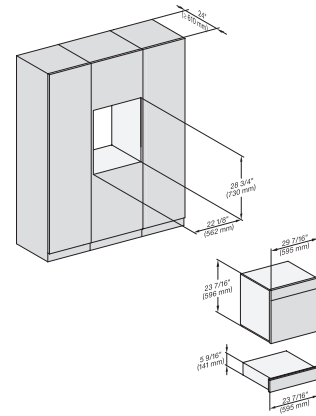

7/8" – 22" mm – Glass, 15/16" – 23.3" mm – Stainless steel

H7x6x+EBA7868, ESW7x10, EVS7010, Einbau, 30 Zoll, Flush inset, wide front, 650S

7/8" – 22" mm – Glass, 15/16" – 23.3" mm – Stainless steel

DGC7x40, ESW7x10, EVS7010, side view, 30 Zoll, Proud, combi, XL

7/8" – 22" mm – Glass, 15/16" – 23.3" mm – Stainless steel

H7x40BM+EBA7848, ESW7x10, EVS7010, side view, 30 Zoll, Proud, combi, 450S

7/8" – 22" mm – Glass, 15/16" – 23.3" mm – Stainless steel

ESW 7010 AM

Handleless Gourmet warming drawer, 24" width and 5 5/8" height for preheating dishware, keeping food warm, and Slow Roasting.

H7x6xBP+EBA7848, ESW7x10, EVS7010, side view, 30 Zoll, Proud, combi, 650S

7/8" – 22" mm – Glass, 15/16" – 23.3** mm – Stainless steel

DGC7xxx, H7x40BM, ESW7x10, EVS, Einbau, 30 Zoll, Proud, combi, 450S

7/8" – 22" mm – Glass, 15/16" – 23.3** mm – Stainless steel

H7x6xBP+EBA7848, ESW7x10, EVS7010, Einbau, 30 Zoll, Proud, combi, 650S

7/8" – 22" mm – Glass, 15/16" – 23.3** mm – Stainless steel