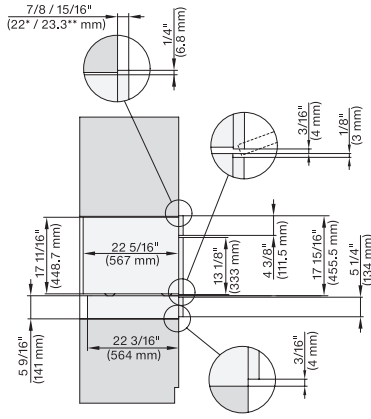

7/8" – 22" mm – Glass, 15/16" – 23.3" mm – Stainless steel

H7x40BM+EBA7848, ESW7x10, EVS7010, side view, 30 Zoll, Flush inset, combi, 450S, ESW

7/8" – 22" mm – Glass, 15/16" – 23.3" mm – Stainless steel

H7x6xBP+EBA7848, ESW7x10, EVS7010, side view, 30 Zoll, Flush inset, combi, 650S, ESW

7/8" – 22" mm – Glass, 15/16" – 23.3" mm – Stainless steel

DGC7x40, DGC7485, H7x40BM, ESW7x10, EVS7010, Einbau 30 Zoll, Flush inset, combi, 450S

7/8" – 22" mm – Glass, 15/16" – 23.3" mm – Stainless steel

H7x6xBP+EBA7848, ESW7x10, EVS7010, Einbau, 30 Zoll, Flush inset, combi, 650S, ESW

7/8" – 22" mm – Glass, 15/16" – 23.3" mm – Stainless steel

DGC7xxx, H7x40BM, ESW7x10, EVS7010, Einbau, 30 Zoll, Flush inset, combi, wide front, 450S

7/8" – 22" mm – Glass, 15/16" – 23.3" mm – Stainless steel

H7x6x+EBA7868, ESW7x10, EVS7010, Einbau, 30 Zoll, Flush inset, wide front, 650S

7/8" – 22" mm – Glass, 15/16" – 23.3" mm – Stainless steel

DGC7x40, ESW7x10, EVS7010, side view, 30 Zoll, Proud, combi, XL