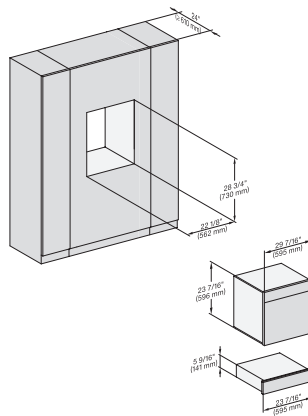

7/8" – 22" mm – Glass, 15/16" – 23.3" mm – Stainless steel

H7x6x+EBA7868, ESW7x10, EVS7010, Einbau, 30 Zoll, Flush inset, wide front, 650S

7/8" – 22" mm – Glass, 15/16" – 23.3" mm – Stainless steel

DGC7x40, ESW7x10, EVS7010, side view, 30 Zoll, Proud, combi, XL

Handleless Gourmet warming drawer, 24" width and 5 5/8" height for preheating dishware, keeping food warm, and Slow Roasting.

H7x6xBP+EBA7848, ESW7x10, EVS7010, side view, 30 Zoll, Proud, combi, 650S

7/8" – 22" mm – Glass, 15/16" – 23.3** mm – Stainless steel

DGC7xxx, H7x40BM, ESW7x10, EVS, Einbau, 30 Zoll, Proud, combi, 450S

7/8" – 22" mm – Glass, 15/16" – 23.3** mm – Stainless steel

H7x6xBP+EBA7848, ESW7x10, EVS7010, Einbau, 30 Zoll, Proud, combi, 650S

7/8" – 22" mm – Glass, 15/16" – 23.3** mm – Stainless steel

DGC7x4x, H7x40BM, ESW7x10, EVS7010, Einbau, 30 Zoll, Proud, combi, wide front, 450S

H7x6xBP+EBA7848, ESW7x10, EVS7010, Einbau, 30 Zoll, Proud, combi, wide front, 650S