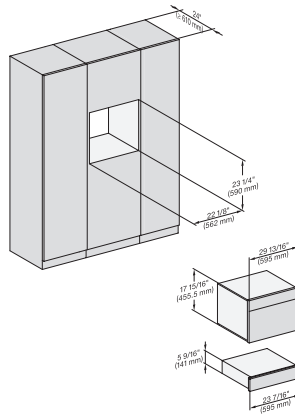

7/8" – 22" mm – Glass, 15/16" – 23.3" mm – Stainless steel

H7x6xBP+EBA7848, ESW7x10, EVS7010, Einbau, 30 Zoll, Flush inset, combi, 650S, ESW

7/8" – 22" mm – Glass, 15/16" – 23.3" mm – Stainless steel

DGC7xxx, H7x40BM, ESW7x10, EVS7010, Einbau, 30 Zoll, Flush inset, combi, wide front, 450S

7/8" – 22" mm – Glass, 15/16" – 23.3" mm – Stainless steel

H7x6x+EBA7868, ESW7x10, EVS7010, Einbau, 30 Zoll, Flush inset, wide front, 650S

7/8" – 22" mm – Glass, 15/16" – 23.3" mm – Stainless steel

DGC7x40, ESW7x10, EVS7010, side view, 30 Zoll, Proud, combi, XL

7/8" – 22" mm – Glass, 15/16" – 23.3" mm – Stainless steel

H7x40BM+EBA7848, ESW7x10, EVS7010, side view, 30 Zoll, Proud, combi, 450S

7/8" – 22" mm – Glass, 15/16" – 23.3" mm – Stainless steel

ESW 7010 AM

Handleless Gourmet warming drawer, 24" width and 5 5/8" height for preheating dishware, keeping food warm, and Slow Roasting.

H7x6xBP+EBA7848, ESW7x10, EVS7010, side view, 30 Zoll, Proud, combi, 650S

7/8" – 22" mm – Glass, 15/16" – 23.3** mm – Stainless steel