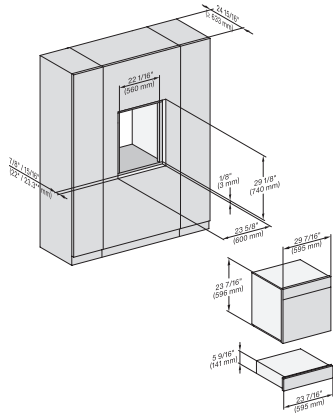

7/8" – 22" mm – Glass, 15/16" – 23.3" mm – Stainless steel

H7x40BM+EBA7848, ESW7x10, EVS7010, side view, 30 Zoll, Flush inset, combi, 450S, ESW

7/8" – 22" mm – Glass, 15/16" – 23.3" mm – Stainless steel

H7x6xBP+EBA7848, ESW7x10, EVS7010, side view, 30 Zoll, Flush inset, combi, 650S, ESW

7/8" – 22" mm – Glass, 15/16" – 23.3" mm – Stainless steel

DGC7x40, DGC7485, H7x40BM, ESW7x10, EVS7010, Einbau 30 Zoll, Flush inset, combi, 450S

7/8" – 22" mm – Glass, 15/16" – 23.3" mm – Stainless steel

H7x6xBP+EBA7848, ESW7x10, EVS7010, Einbau, 30 Zoll, Flush inset, combi, 650S, ESW

7/8" – 22" mm – Glass, 15/16" – 23.3" mm – Stainless steel

DGC7xxx, H7x40BM, ESW7x10, EVS7010, Einbau, 30 Zoll, Flush inset, combi, wide front, 450S

7/8" – 22" mm – Glass, 15/16" – 23.3" mm – Stainless steel

H7x6x+EBA7868, ESW7x10, EVS7010, Einbau, 30 Zoll, Flush inset, wide front, 650S

7/8" – 22" mm – Glass, 15/16" – 23.3" mm – Stainless steel

DGC7x40, ESW7x10, EVS7010, side view, 30 Zoll, Proud, combi, XL