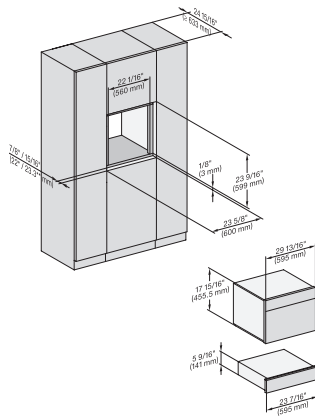

ESW 7010 AM

Handleless Gourmet warming drawer, 24" width and 5 5/8" height for preheating dishware, keeping food warm, and Slow Roasting.

DGC7x4x, ESW7x10, EVS7010, side view, 30 Zoll, Flush inset, combi, XL

7/8" – 22" mm – Glass, 15/16" – 23.3" mm – Stainless steel

H7x40BM+EBA7848, ESW7x10, EVS7010, side view, 30 Zoll, Flush inset, combi, 450S, ESW

7/8" – 22" mm – Glass, 15/16" – 23.3" mm – Stainless steel

H7x6xBP+EBA7848, ESW7x10, EVS7010, side view, 30 Zoll, Flush inset, combi, 650S, ESW

7/8" – 22" mm – Glass, 15/16" – 23.3" mm – Stainless steel

DGC7x40, DGC7485, H7x40BM, ESW7x10, EVS7010, Einbau 30 Zoll, Flush inset, combi, 450S

7/8" – 22" mm – Glass, 15/16" – 23.3" mm – Stainless steel

H7x6xBP+EBA7848, ESW7x10, EVS7010, Einbau, 30 Zoll, Flush inset, combi, 650S, ESW

7/8" – 22" mm – Glass, 15/16" – 23.3" mm – Stainless steel

DGC7xxx, H7x40BM, ESW7x10, EVS7010, Einbau, 30 Zoll, Flush inset, combi, wide front, 450S