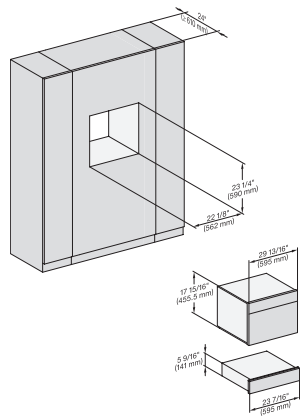

7/8" – 22" mm – Glass, 15/16" – 23.3" mm – Stainless steel

H7x6x+EBA7868, ESW7x10, EVS7010, Einbau, 30 Zoll, Flush inset, wide front, 650S

7/8" – 22" mm – Glass, 15/16" – 23.3" mm – Stainless steel

DGC7x40, ESW7x10, EVS7010, side view, 30 Zoll, Proud, combi, XL

7/8" – 22" mm – Glass, 15/16" – 23.3" mm – Stainless steel

H7x40BM+EBA7848, ESW7x10, EVS7010, side view, 30 Zoll, Proud, combi, 450S

7/8" – 22" mm – Glass, 15/16" – 23.3" mm – Stainless steel

ESW 7010 AM

Handleless Gourmet warming drawer, 24" width and 5 5/8" height for preheating dishware, keeping food warm, and Slow Roasting.

H7x6xBP+EBA7848, ESW7x10, EVS7010, side view, 30 Zoll, Proud, combi, 650S

7/8" – 22" mm – Glass, 15/16" – 23.3** mm – Stainless steel

DGC7xxx, H7x40BM, ESW7x10, EVS, Einbau, 30 Zoll, Proud, combi, 450S

7/8" – 22" mm – Glass, 15/16" – 23.3** mm – Stainless steel

H7x6xBP+EBA7848, ESW7x10, EVS7010, Einbau, 30 Zoll, Proud, combi, 650S

7/8" – 22" mm – Glass, 15/16" – 23.3** mm – Stainless steel