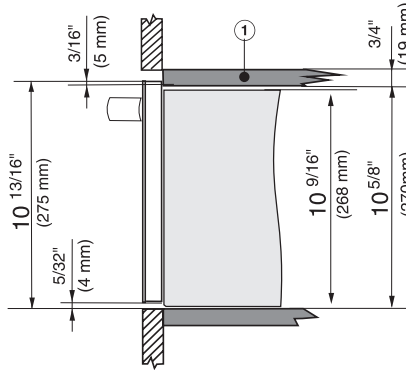

## ESW6380 USA FB 120/60

30 inch warming drawer with 10 13/16 inch front panel height with the low temperature cooking function - much more than a warming drawer.

ESW 6\*80, CLST (Installation drawing) – USA