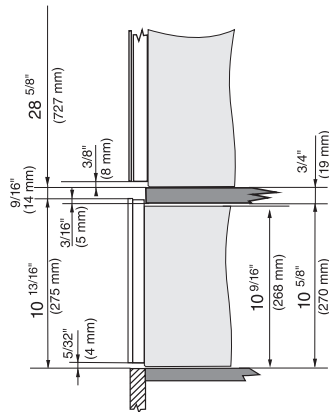

## ESW6380 USA FB 120/60

30 inch warming drawer with 10 13/16 inch front panel height with the low temperature cooking function - much more than a warming drawer.

ESW 6\*80, CLST (Installation drawing) – USA

ESW 6\*80, CLST (detailed installation drawing) – USA

ESW 6\*80, CLST (Installation drawing) – USA

ESW 6\*80, CLST (detailed installation drawing) – USA