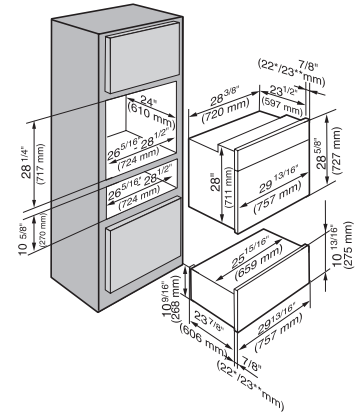

ESW 6*80, CLST (Installation drawing) – USA