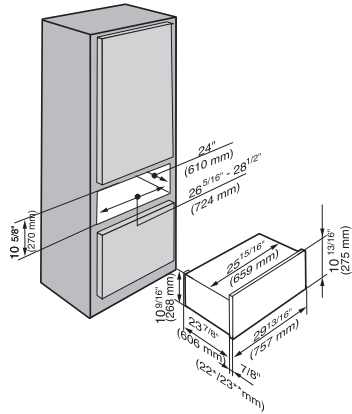

ESW6380 USA FB 120/60

30 inch warming drawer with 10 13/16 inch front panel height with the low temperature cooking function - much more than a warming drawer.

ESW 6*80, CLST (Installation drawing) – USA