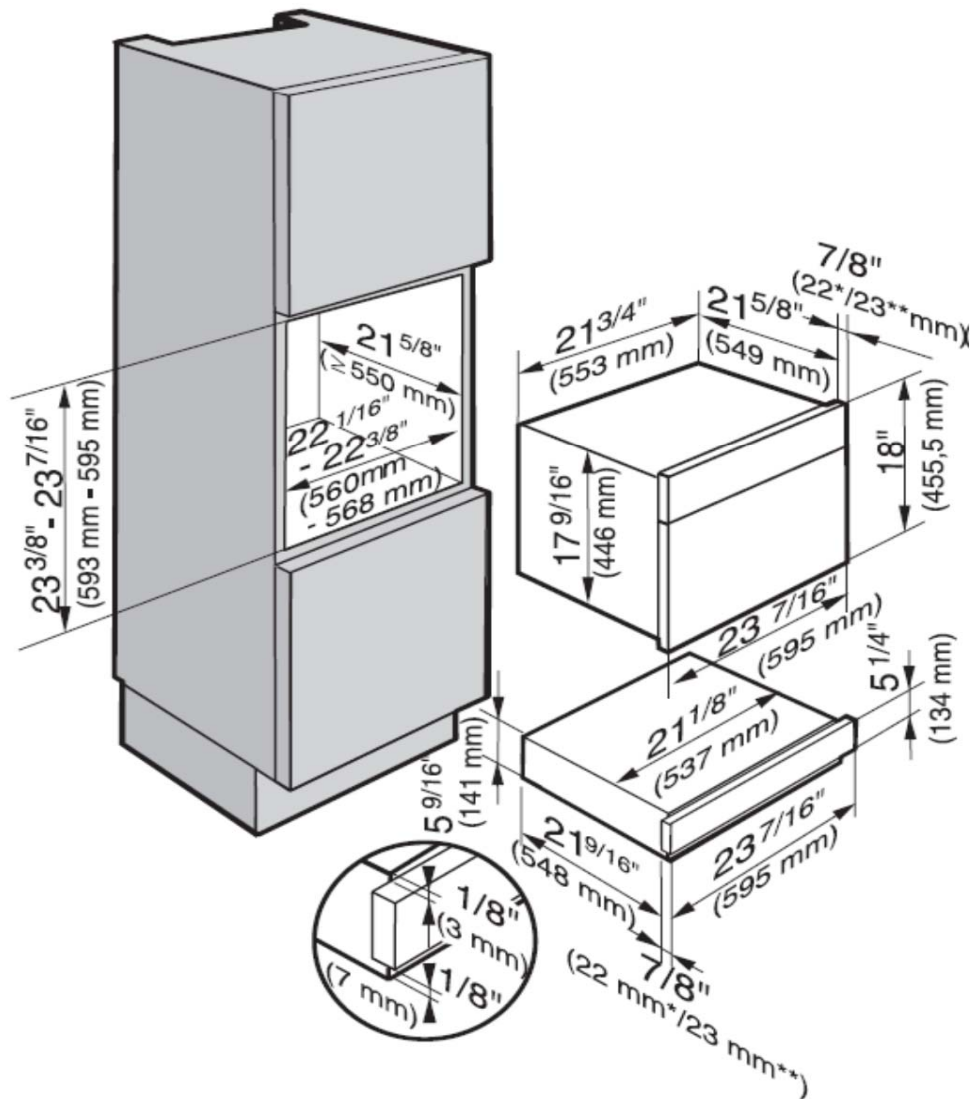

PureLine 24" Brilliant White Warming Drawer ESW 6214 BRWS

INSTALLATION SPECIFICATIONS

Under 24" (60cm)
Speed Oven,
Steam Oven,
Combi Steam Oven,
Microwave Oven,
and Coffee (CVA)

Please Note: The gourmet warming drawer must be installed only in combination with other appliances specified by Miele.