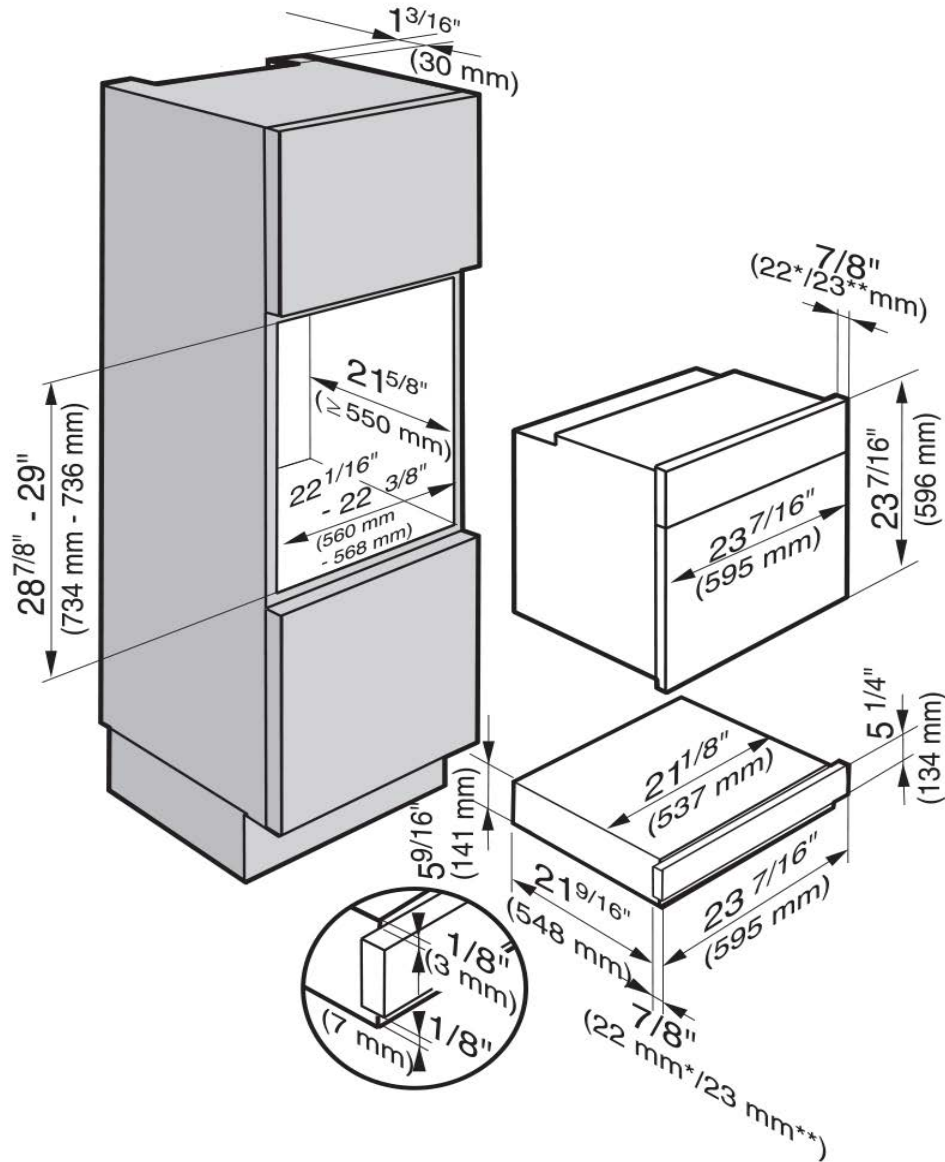

SPECIFICATIONS	
ESW 6214 BRWS - Item # 30621412USA	
Overall Unit Width - Excluding Fascia Dimension	21 ¹ / ₈ " (537 mm)
Overall Height - Excluding Fascia Dimension	5 ⁹ / ₁₆ " (141 mm)
Overall Depth - Excluding Fascia Dimension	21 ⁹ / ₁₆ " (548 mm)
Overall Fascia Dimensions	23 ⁷ / ₁₆ " (595 mm) W x 5 ¹ / ₄ " (134 mm) H x 7 ⁷ / ₈ " (22 mm) D
Built-In	
Minimum Cabinet Width	22 ¹ / ₁₆ " (560 mm)
Minimum Cabinet Depth	21 ⁵ / ₈ " (550 mm)
Electrical	
Electrical Requirements	120V 15A 60Hz
Power Cord	Molded NEMA 5-15 plug, 5 ft (1.5m)
Electrical Rating	0.72kW (120V)
Total Amps	6A on 120V
Shipping	
Shipping Weight	46 lbs (21 kg)
Shipping Dimensions	25 ³ / ₄ " W x 8 ¹ / ₂ " H x 25 ³ / ₈ " L
Support	
Call Miele	800.843.7231
Miele Website	www.mieleusa.com
20/20 Link	2020technologies.com

Under 24" (60cm)
Speed Oven,
Steam Oven,
Combi Steam Oven,
Microwave Oven,
and Coffee (CVA)

Please Note: The gourmet warming drawer must be installed only in combination with other appliances specified by Miele.

PureLine 24" Brilliant White Warming Drawer ESW 6214 BRWS

INSTALLATION SPECIFICATIONS

Under 24" (60cm)
Convection Oven

Please Note: The gourmet warming drawer must be installed only in combination with other appliances specified by Miele.