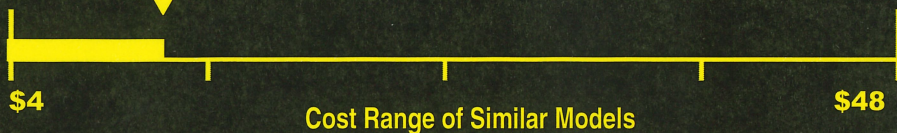

U.S. Government

Federal law prohibits removal of this label before consumer purchase.

ENERGYGUIDE

CLOTHES WASHER
Capacity Class: STANDARD

ELECTROLUX
Model(s): ELTG7600AW

Capacity (tub volume): 4.5 cubic feet

Compare **ONLY** to other labels with yellow numbers.

Labels with yellow numbers are based on the same test procedures

Estimated Yearly Energy Cost

(when used with an electric water heater)

\$12

85 kWh

Estimated Yearly Electricity Use