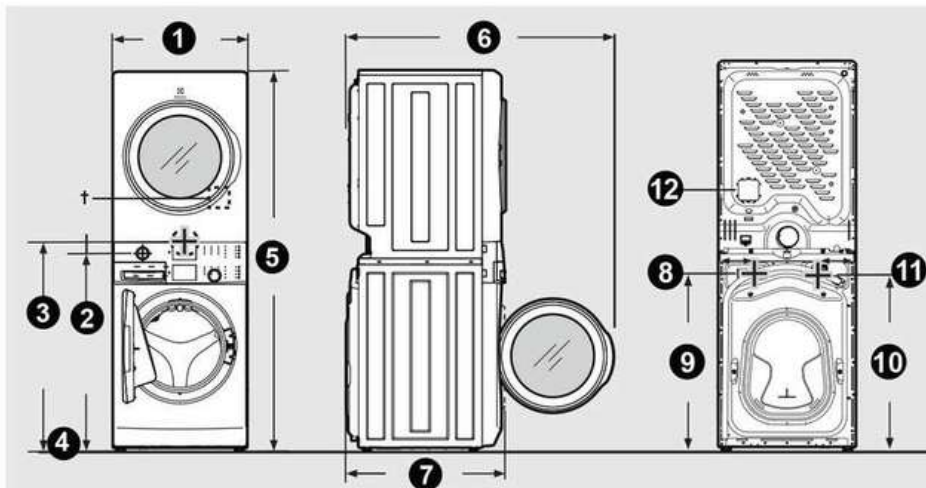

Installation

Dryer Power Cord Included	Yes
Washer Power Cord Included	Yes
Ventilation Type	Vented

Certifications and Approvals

ADA Compliant	No
---------------	----

Installation Diagram

Laundry Center Dimensions

[†] Dryer electrical supply on rear of unit.

NOTE

- Allow minimum 36" of depth space for proper installation with 90° quick turn elbow for venting.
- Connection of water inlet hose on steam laundry center adds 3/4 in. (2 cm) to installation depth.
- Power supply cord length on washer approximately 60 inches (152.5 cm).
- Drain hose length on washer approximately 59 inches (150 cm).
- Power supply cord length on gas laundry center or electric Canadian laundry center approximately 60 inches (152.5 cm).

Gas to Propane Dryer Conversion Kit

P/N: PCK4200

Laundry Center Dimensions	
1. Unit width	27" (69 cm)
2. Height to gas supply pipe on rear of gas unit	39.7" (101 cm)
3. Centerline height for rear vent	41.8" (106 cm)
4. Floor line	--
5. Unit height	76.3" (194 cm)
6. Door clearance	53.9" (137 cm)
7. Unit depth	31.9" (81 cm)
8. Width distance to water connections	7.8" (20 cm)
9. Height to water connections	35.7" (91 cm)
10. Height to washer power connections	35.5" (91 cm)
11. Width distance to washer power connections	7.1" (18 cm)
12. Height to dryer electrical supply	48" (122 cm)