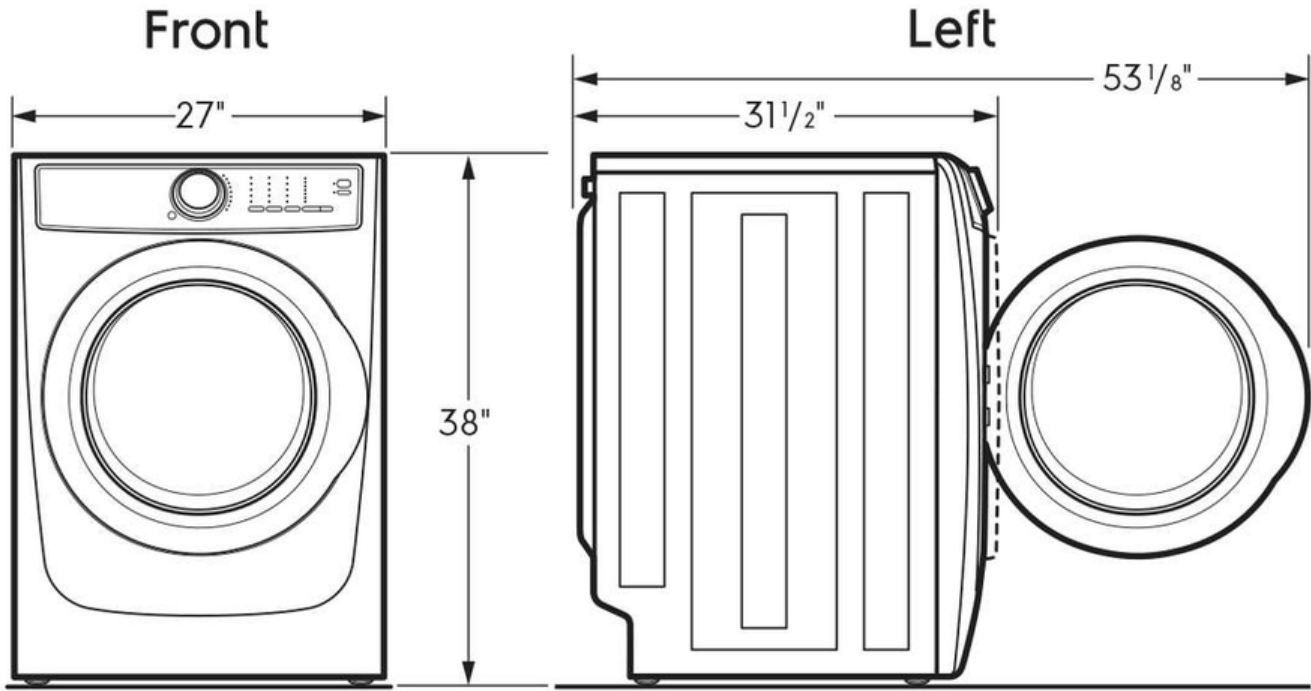

Electrolux

Gas 8.0 Cu. Ft. Front Load Dryer

ELFG7537AT, ELFG7537AW

Version : 07/21

High standards of quality at Electrolux Home Products, Inc. mean we are constantly working to improve our products. We reserve the right to change specifications or discontinue models without notice.

Electrolux Major Appliances, N.A.

USA • 10200 David Taylor Drive • Charlotte, NC 28262 • Charlotte, NC 28262 • 1-877-4electrolux (1-877-435-3287) • electroluxappliances.com

CANADA • 5855 Terry Fox Way • Mississauga, ON L5V 3E4 • 1-800-265-8352 • electroluxappliances.ca