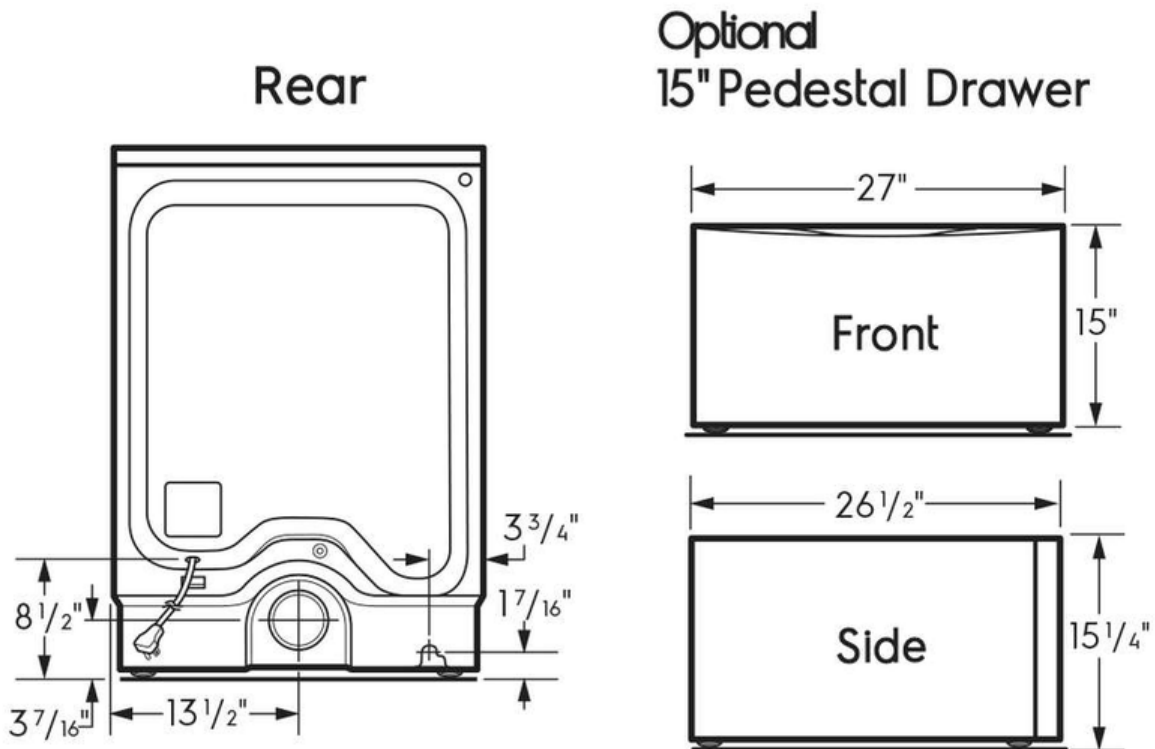

Electrolux

Gas 8.0 Cu. Ft. Front Load Dryer

ELFG7537AT, ELFG7537AW

Version : 07/21

High standards of quality at Electrolux Home Products, Inc. mean we are constantly working to improve our products. We reserve the right to change specifications or discontinue models without notice.

Electrolux Major Appliances, N.A.

USA • 10200 David Taylor Drive • Charlotte, NC 28262 • Charlotte, NC 28262 • 1-877-4electrolux (1-877-435-3287) • electroluxappliances.com

CANADA • 5855 Terry Fox Way • Mississauga, ON L5V 3E4 • 1-800-265-8352 • electroluxappliances.ca