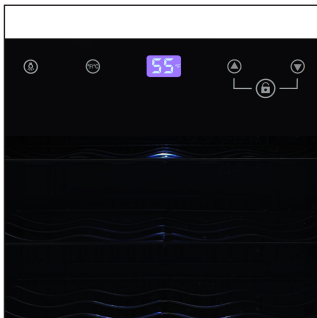

Features:

- Dual-pane tinted glass door with recessed handle
- Touchscreen control panel with blue LED display
- Safety lock to disable control panel access
- Celsius/Fahrenheit temperature display options
- Adjustable temperature control
- Single-zone wine cooler
- Freestanding unit--not for built-in installation
- 6 wire wine shelves and small bulk storage section
- Cooling System: Compressor
- Temperature range: 39-65°F (4-18°C)
- Capacity: Approx. 28 bottles
- Dimensions: 16 9/10"W x 18 9/10"D x 32 3/5"H (Height includes top hinge)

Control Panel

Empty Racks

Shelves with Bottles

Top Light

EL-28TS 28-BOTTLE TOUCH SCREEN WINE COOLER

Store your favorite bottles of wine in the 28-Bottle Touch Screen Wine Cooler from Vinotemp and maintain optimum temperature for your wine collection. This sleek and sophisticated cooler features a black body, touchscreen control panel and LED display. In addition to an internal light and the ability to toggle between a Celsius and Fahrenheit display, this cooler includes a control panel lock. Display your wine bottles on sturdy wire shelves and bulk storage section. This unit is meant for freestanding use and makes for a perfect addition to any space.