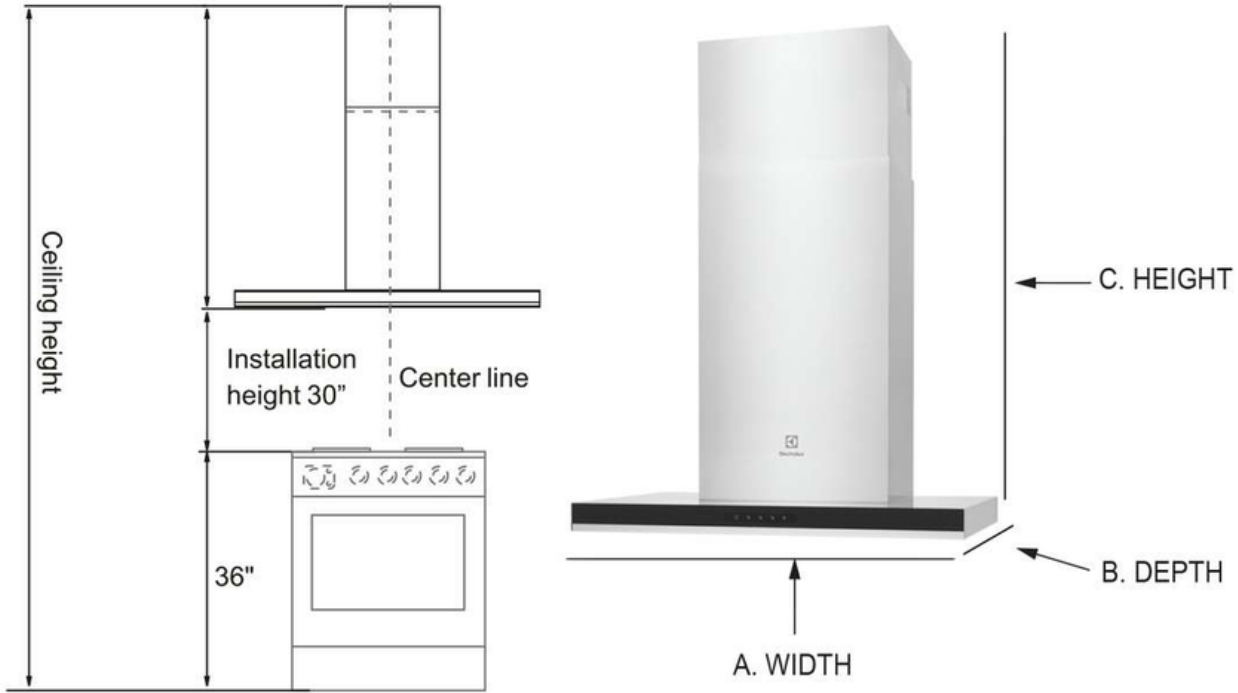

**Controls**

Control Type	Glass Touch
--------------	-------------

**Dimensions and Volume**

Height	53 9/10"
Width	29 3/4"
Depth	19 7/10"

**Installation**

Power Supply Connection Location	Top Center
Power Supply Connection Type	Hard Wired

## Installation Diagram

PRODUCT DIMENSIONS			
MODEL	A. WIDTH	B. DEPTH	C. HEIGHT
30" T Shape Hood	29 3/4" (75.57 cm)	19 7/10" (50.04cm)	30" - 53 9/10" (76.2cm - 136.9cm)
36" T Shape Hood	35 3/4" (90.81cm)	19 7/10" (50.04 cm)	30" - 53 9/10" (76.2cm - 136.9cm)
42" T Shape Hood	41 3/4" (106.05 cm)	23 7/10" (50.04 cm)	30" - 53 9/10" (76.2cm - 136.9cm)