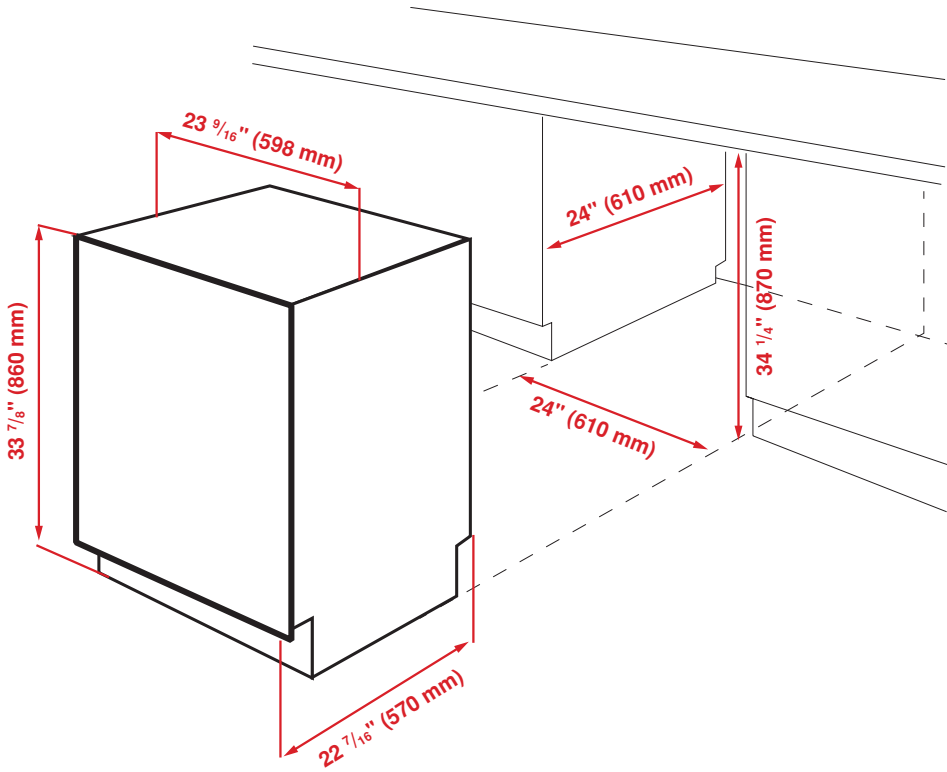

DIMENSIONS (DWT71600SS)	
H x W x D	33 7/8 x 23 9/16 x 22 7/16 in. (86.1 x 59.8 x 57 cm)
Product Weight	91.71 lb. (41.6 kg)
Packed H x W x D	35 x 25 3/8 x 26 in. (88.9 x 64.4 x 66.1 cm)
Packed Weight	98.32 lb. (44.6 kg)

DIMENSIONS (DWT71600WIH)	
H x W x D	33 7/8 x 23 9/16 x 22 7/16 in. (86.1 x 59.8 x 57 cm)
Product Weight	91.71 lb. (41.6 kg)
Packed H x W x D	35 x 25 3/8 x 26 in. (88.9 x 64.4 x 66.1 cm)
Packed Weight	98.32 lb. (44.6 kg)