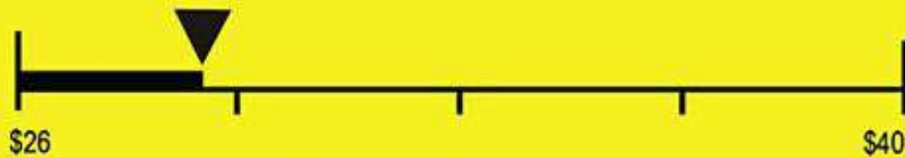

U.S. Government

Federal law prohibits removal of this label before consumer purchase

ENERGYGUIDE

Dishwasher
Capacity: Standard

Blomberg
Models

DWT 52800 ****
DWT 81800 ****

Estimated Yearly Operating Cost (when used with an electric water heater)

\$ 29

Cost Range of Similar Models

225 kWh

Estimated Yearly Electricity Use

\$22

Estimated Yearly Operating Cost
(when used with a natural gas water heater)

Your cost will depend on your utility rates and use.