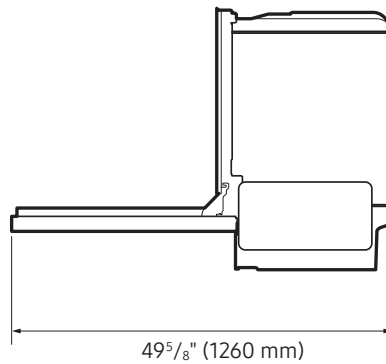

The installation cabinet must be clean and free of any obstructions.

The cabinet must be at least 24 inches wide, 24 inches deep, and 34 1/8 inches high.

For the front door of the dishwasher to be flush with the leading edge of the counter top, the counter top must be at least 25 inches deep.

Junction box

Ensure the water supply line, power cable, and drain hose are arranged within the designated space behind the dishwasher.

Dimensions

Product Dimensions & Weight (WxHxD)

Dimensions: 23 7/8" x 33 7/8" to 35" x 27"

Weight: 94.8 lbs

Shipping Dimensions & Weight (WxHxD)

Dimensions: 26" x 34 7/8" x 29 3/4"

Weight: 102.3 lbs

Warranty

One (1) Year Parts and Labor

Five (5) Years, Printed Circuit Board, Racking and Stainless Steel Door Liner & Tub for Leakage (Parts Only)