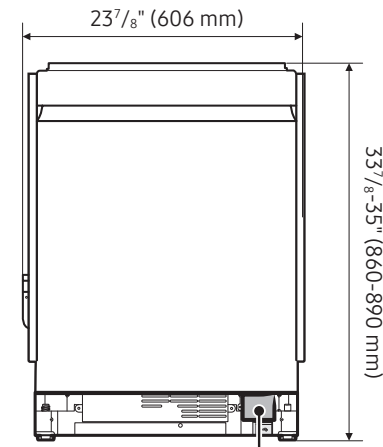

The installation cabinet must be clean and free of any obstructions.

The cabinet must be at least 24 inches wide, 24 inches deep, and 34 1/8 inches high.

For the front door of the dishwasher to be flush with the leading edge of the counter top, the counter top must be at least 25 inches deep.

Junction box

Ensure the water supply line, power cable, and drain hose are arranged within the designated space behind the dishwasher.

Dimensions

Product Dimensions & Weight (WxHxD)

Dimensions: 23 7/8" x 33 7/8" to 35" x 27"

Weight: 94.8 lbs

Shipping Dimensions & Weight (WxHxD)

Dimensions: 26" x 34 7/8" x 29 3/4"

Weight: 102.3 lbs

Warranty

One (1) Year Parts and Labor

Five (5) Years, Printed Circuit Board, Racking and Stainless Steel Door Liner & Tub for Leakage (Parts Only)