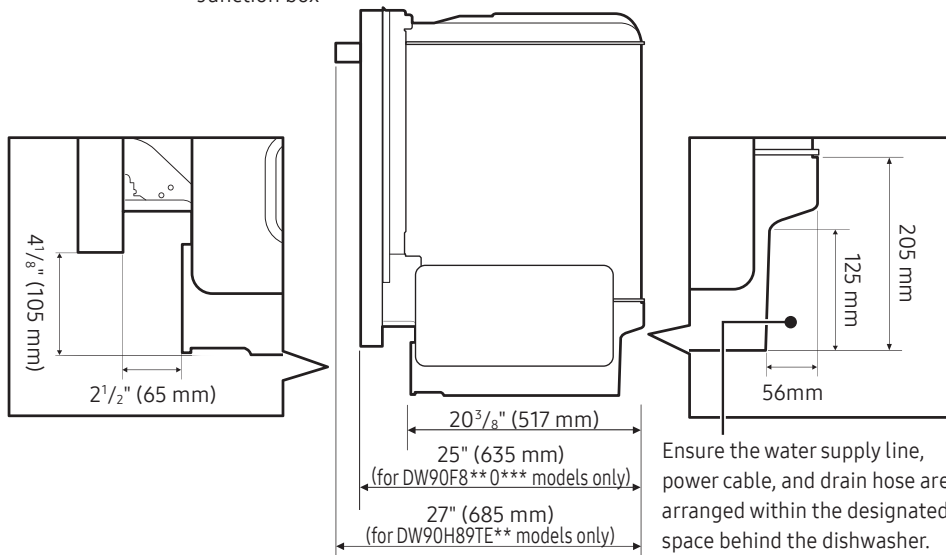

Rating

ENERGY STAR® Most Efficient
225 kWh/yr

DW90H89TE

SAMSUNG

38 dBA Bespoke Smart Dishwasher with 3rd Rack Washing System

Dimensions and Installation Diagrams

NOTE

This dishwasher is designed to be enclosed on the top and on both sides by a standard residential kitchen cabinet unit.

The installation cabinet must be clean and free of any obstructions.

The cabinet must be at least 24 inches wide, 24 inches deep, and 34 1/8 inches high.

For the front door of the dishwasher to be flush with the leading edge of the counter top, the counter top must be at least 25 inches deep.

Junction box

Ensure the water supply line, power cable, and drain hose are arranged within the designated space behind the dishwasher.

Dimensions

Product Dimensions & Weight (WxHxD)

Dimensions: 23 7/8" x 33 7/8" to 35" x 27"

Weight: 94.8 lbs

Shipping Dimensions & Weight (WxHxD)

Dimensions: 26" x 34 7/8" x 29 3/4"

Weight: 102.3 lbs

Warranty

One (1) Year Parts and Labor

Five (5) Years, Printed Circuit Board, Racking and Stainless Steel Door Liner & Tub for Leakage (Parts Only)