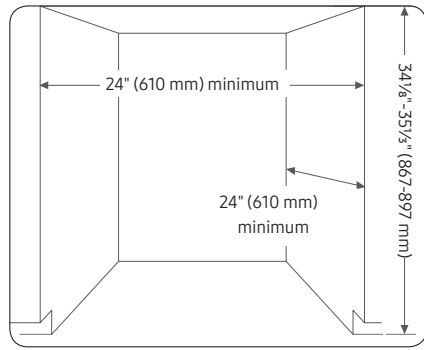

DW90H89TE

SAMSUNG

38 dBA Bespoke Smart Dishwasher with 3rd Rack Washing System

Dimensions and Installation Diagrams

NOTE

This dishwasher is designed to be enclosed on the top and on both sides by a standard residential kitchen cabinet unit.

The installation cabinet must be clean and free of any obstructions.

The cabinet must be at least 24 inches wide, 24 inches deep, and 34 1/8 inches high.

For the front door of the dishwasher to be flush with the leading edge of the counter top, the counter top must be at least 25 inches deep.