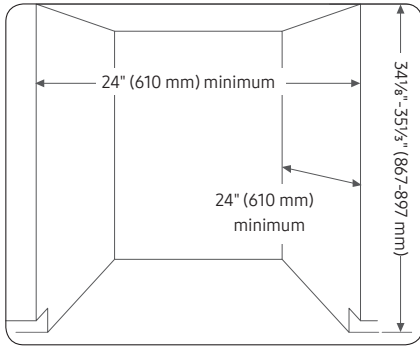

DW90F89P0USR

SAMSUNG

38 dBA Bespoke Auto Open Door Dishwasher with 3rd Rack Washing System

Dimensions and Installation Diagrams

NOTE

This dishwasher is designed to be enclosed on the top and on both sides by a standard residential kitchen cabinet unit.

The installation cabinet must be clean and free of any obstructions.

The cabinet must be at least 24 inches wide, 24 inches deep, and 34 1/8 inches high.

For the front door of the dishwasher to be flush with the leading edge of the counter top, the counter top must be at least 25 inches deep.