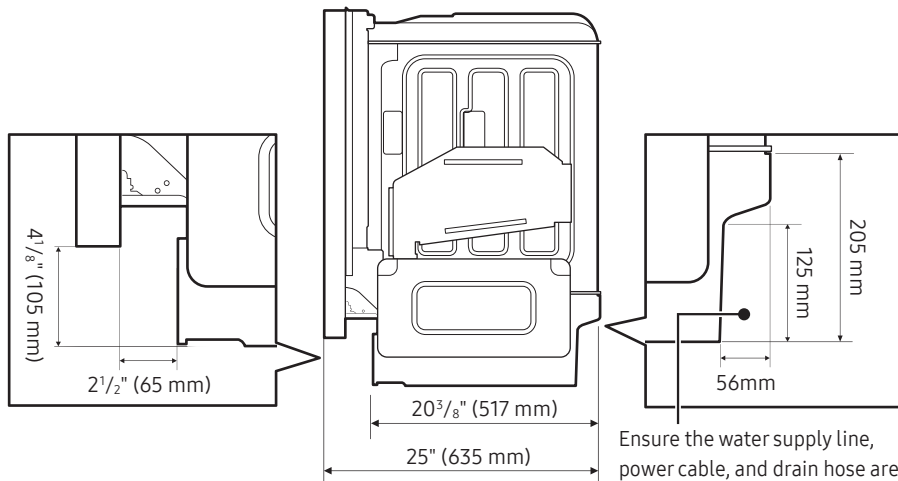

Rating

ENERGY STAR® Most Efficient
225 kWh/yr

DW90F89P0USR

SAMSUNG

38 dBA Bespoke Auto Open Door Dishwasher with 3rd Rack Washing System

Dimensions and Installation Diagrams

NOTE

This dishwasher is designed to be enclosed on the top and on both sides by a standard residential kitchen cabinet unit.

The installation cabinet must be clean and free of any obstructions.

The cabinet must be at least 24 inches wide, 24 inches deep, and 34 1/8 inches high.

For the front door of the dishwasher to be flush with the leading edge of the counter top, the counter top must be at least 25 inches deep.

Junction box

Ensure the water supply line, power cable, and drain hose are arranged within the designated space behind the dishwasher.

Dimensions

Product Dimensions & Weight (WxHxD)

Dimensions: 23 7/8" x 33 7/8" to 35" x 25"

Weight: 93.7 lbs

Shipping Dimensions & Weight (WxHxD)

Dimensions: 26" x 34 7/8" x 29 3/4"

Weight: 100.3 lbs

Warranty

One (1) Year Parts and Labor

Five (5) Years, Printed Circuit Board, Racking and Stainless Steel Door Liner & Tub for Leakage (Parts Only)