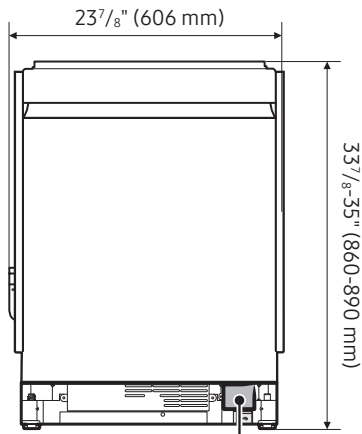

The installation cabinet must be clean and free of any obstructions.

The cabinet must be at least 24 inches wide, 24 inches deep, and 34 1/8 inches high.

For the front door of the dishwasher to be flush with the leading edge of the counter top, the counter top must be at least 25 inches deep.

Junction box

Ensure the water supply line, power cable, and drain hose are arranged within the designated space behind the dishwasher.

Dimensions

Product Dimensions & Weight (WxHxD)

Dimensions: 23 7/8" x 33 7/8" to 35" x 25"

Weight: 93.7 lbs

Shipping Dimensions & Weight (WxHxD)

Dimensions: 26" x 34 7/8" x 29 3/4"

Weight: 100.3 lbs

Warranty

One (1) Year Parts and Labor

Five (5) Years, Printed Circuit Board, Racking and Stainless Steel Door Liner & Tub for Leakage (Parts Only)