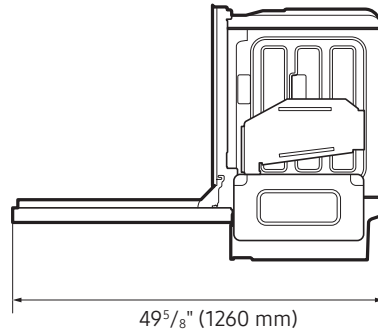

The installation cabinet must be clean and free of any obstructions.

The cabinet must be at least 24 inches wide, 24 inches deep, and 34 1/8 inches high.

For the front door of the dishwasher to be flush with the leading edge of the counter top, the counter top must be at least 25 inches deep.

Junction box

Ensure the water supply line, power cable, and drain hose are arranged within the designated space behind the dishwasher.

Dimensions

Product Dimensions & Weight (WxHxD)

Dimensions: 23 7/8" x 33 7/8" to 35" x 25"

Weight: 93.7 lbs

Shipping Dimensions & Weight (WxHxD)

Dimensions: 26" x 34 7/8" x 29 3/4"

Weight: 100.3 lbs

Warranty

One (1) Year Parts and Labor

Five (5) Years, Printed Circuit Board, Racking and Stainless Steel Door Liner & Tub for Leakage (Parts Only)