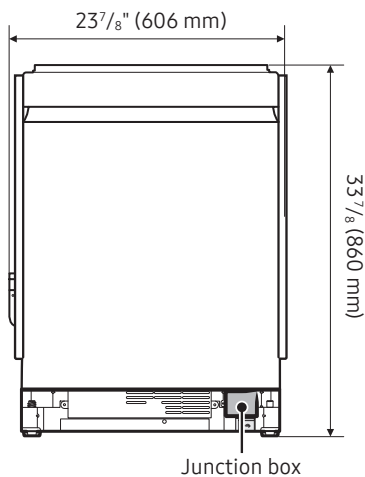

Ensure the water supply line, power cable, and drain hose are arranged within the designated space behind the dishwasher.