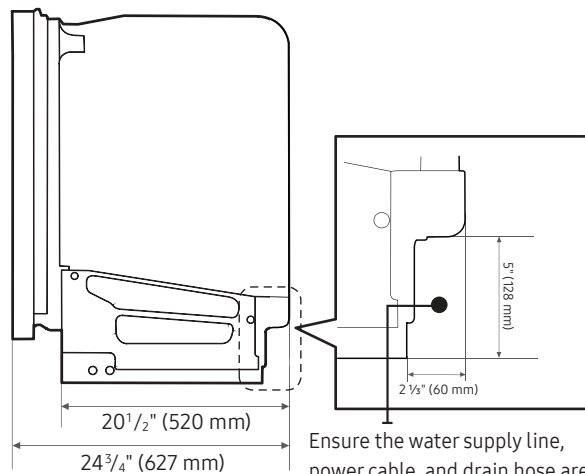

The cabinet must be at least 24 inches wide, 24 inches deep, and 34 1/8 inches high.

For the front door of the dishwasher to be flush with the leading edge of the counter top, the counter top must be at least 25 inches deep.

Dimensions

Product Dimensions & Weight (WxHxD)

Dimensions: 23 7/8" x 33 7/8" x 24 3/4"

Weight: 83.8 lbs

Depth with Door Open: 50"

Shipping Dimensions & Weight (WxHxD)

Dimensions: 26 1/16" x 35" x 29 1/8"

Weight: 97.8 lbs

Warranty

One (1) Year Parts and Labor

Five (5) Years, Printed Circuit Board, Racking and Stainless Steel Door Liner & Tub for Leakage (Parts Only)

UPC

Standard Finishes	Model #	UPC Code
Fingerprint Resistant Stainless Steel	DW70H83YEUR	198957405228

Ensure the water supply line, power cable, and drain hose are arranged within the designated space behind the dishwasher.