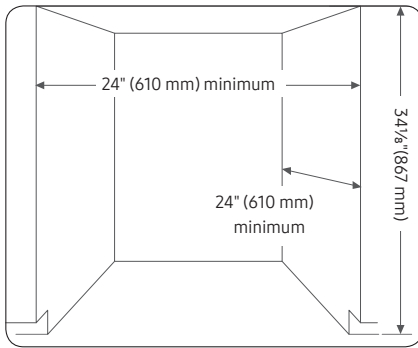

Dimensions and Installation Diagrams

NOTE

This dishwasher is designed to be enclosed on the top and on both sides by a standard residential kitchen cabinet unit.

The installation cabinet must be clean and free of any obstructions.

The cabinet must be at least 24 inches wide, 24 inches deep, and 34 1/8 inches high.

For the front door of the dishwasher to be flush with the leading edge of the counter top, the counter top must be at least 25 inches deep.

Dimensions

Product Dimensions & Weight (WxHxD)

Dimensions: 23 7/8" x 33 7/8" x 24 3/4"

Weight: 83.8 lbs

Depth with Door Open: 50"

Shipping Dimensions & Weight (WxHxD)

Dimensions: 26 1/16" x 35" x 29 1/8"

Weight: 97.8 lbs