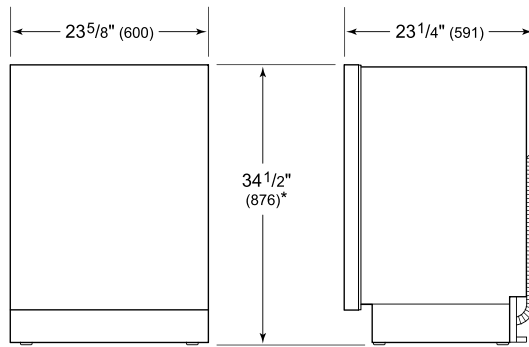

DIMENSIONS