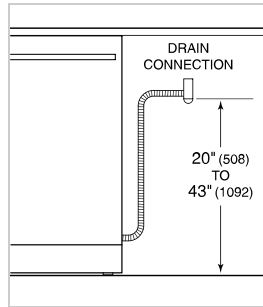

PRODUCT SPECIFICATIONS

Model	DW2451
Dimensions	23 5/8"W x 34 1/2"H x 23 1/4"D
Door Clearance	26 3/4"
Sound Level	41 dBA (Model and cycle/option dependent)
Electrical Supply	115 VAC, 60 Hz
Electrical Service	15 amp dedicated circuit
Receptacle	3-prong grounding-type
Cord Length	6'
Water Connection	5' braided tubing with 3/8" female compression fitting
Drain Connection	5' (1.5 m) corrugated tubing
Plumbing Pressure	30–140 psi

ELECTRICAL

PLUMBING

COVE OPENING WIDTH Cove dishwashers accommodate varying opening widths. A 23 5/8" (60 cm) width provides minimum reveals and is ideal for new construction. A 24" width is also common; however, reveals for a 24" opening will be larger than the reveals for a 23 5/8" opening unless the panel width is adjusted accordingly. 24" and 60 cm stainless steel panels are available and must be specified accordingly.

PANEL SPECIFICATIONS For complete panels specifications including width/height, weight requirements and thickness requirements visit subzero-wolf.com/reveal.

INTERIOR VIEW

This illustration is intended for interior reference only and may not represent the exterior of the model being specified.

DIMENSIONS

*33 3/4" (857) MIN TO 34 3/4" (883) MAX

24" INSTALLATION