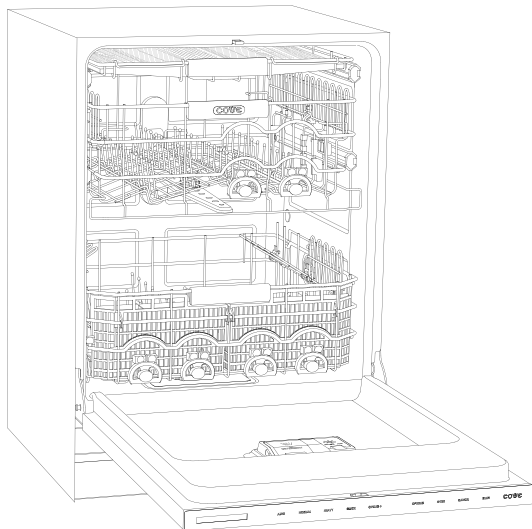

INTERIOR VIEW