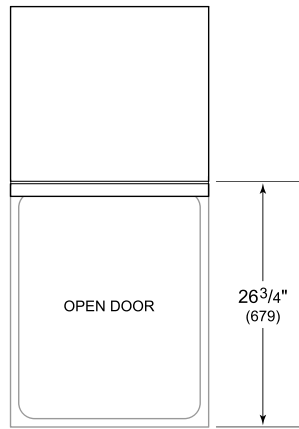

*33 3/4" (857) MIN TO 34 3/4" (883) MAX