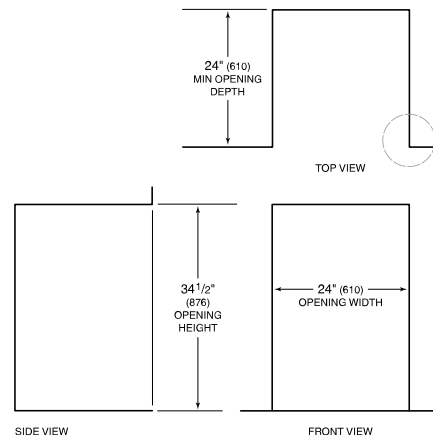

24" INSTALLATION