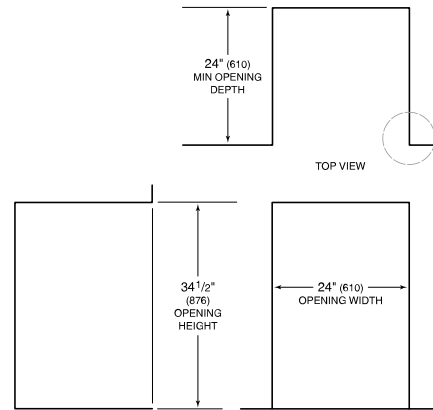

24" INSTALLATION