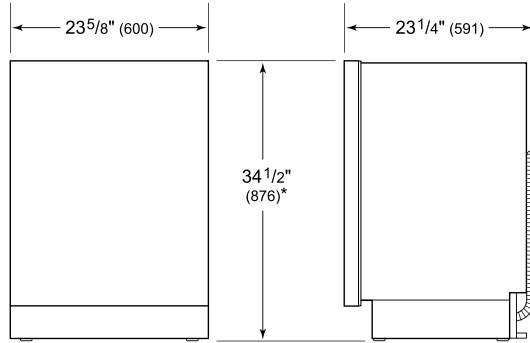

DIMENSIONS