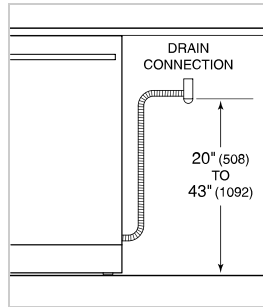

PRODUCT SPECIFICATIONS

Model	DW2451WS
Dimensions	23 5/8"W x 34 1/2"H x 23 1/4"D
Door Clearance	26 3/4"
Sound Level	41 dBA (Model and cycle/option dependent)
Electrical Supply	115 VAC, 60 Hz
Electrical Service	15 amp dedicated circuit
Receptacle	3-prong grounding-type
Cord Length	6'
Water Connection	5' braided tubing with 3/8" female compression fitting
Drain Connection	5' (1.5 m) corrugated tubing
Plumbing Pressure	30–140 psi

ELECTRICAL

PLUMBING

COVE OPENING WIDTH Cove dishwashers accommodate varying opening widths. A 23 5/8" (60 cm) width provides minimum reveals and is ideal for new construction. A 24" width is also common; however, reveals for a 24" opening will be larger than the reveals for a 23 5/8" opening unless the panel width is adjusted accordingly. 24" and 60 cm stainless steel panels are available and must be specified accordingly.

PANEL SPECIFICATIONS For complete panels specifications including width/height, weight requirements and thickness requirements visit subzero-wolf.com/reveal.

INTERIOR VIEW

This illustration is intended for interior reference only and may not represent the exterior of the model being specified.

DIMENSIONS

*33 3/4" (857) MIN TO 34 3/4" (883) MAX

24" INSTALLATION