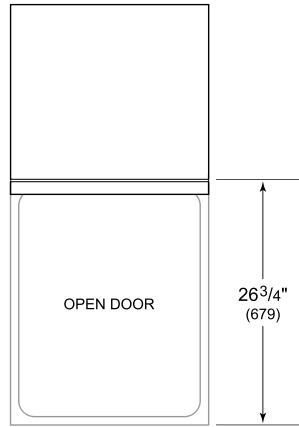

*33 3/4" (857) MIN TO 34 3/4" (883) MAX