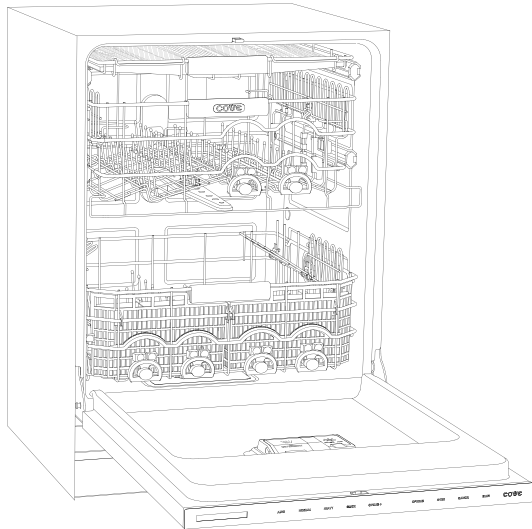

INTERIOR VIEW