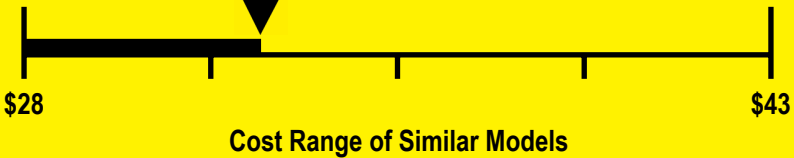

U.S. Government

Federal law prohibits removal of this label before consumer purchase.

ENERGYGUIDE

Dishwasher
Capacity: Standard

Felix Storch, Inc.
Model DW2435SS

Estimated Yearly Energy Cost (when used with an electric water heater)

\$32

234 kWh

Estimated Yearly Electricity Use

\$23

Estimated Yearly Operating Cost
(when used with a natural gas water heater)

Your cost will depend on your utility rates and use.

- Cost range based only on standard capacity models.
- Estimated energy cost based on four wash loads a week and a national average electricity cost of 14 cents per kWh and natural gas cost of \$1.21 per therm.
- For more information, visit www.ftc.gov/energy.