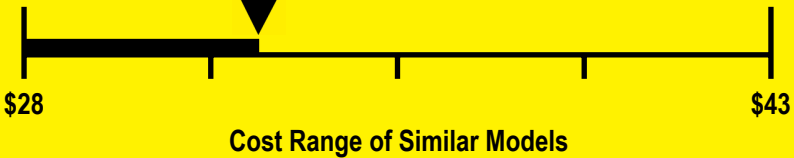

U.S. Government

Federal law prohibits removal of this label before consumer purchase.

ENERGYGUIDE

Dishwasher
Capacity: Standard

Felix Storch, Inc.
Model DW2435SSADA

Estimated Yearly Energy Cost (when used with an electric water heater)

\$32

234 kWh

Estimated Yearly Electricity Use

\$21

Estimated Yearly Operating Cost
(when used with a natural gas water heater)

Your cost will depend on your utility rates and use.

- Cost range based only on standard capacity models.
- Estimated energy cost based on four wash loads a week and a national average electricity cost of 14 cents per kWh and natural gas cost of \$1.05 per therm.
- For more information, visit www.ftc.gov/energy.