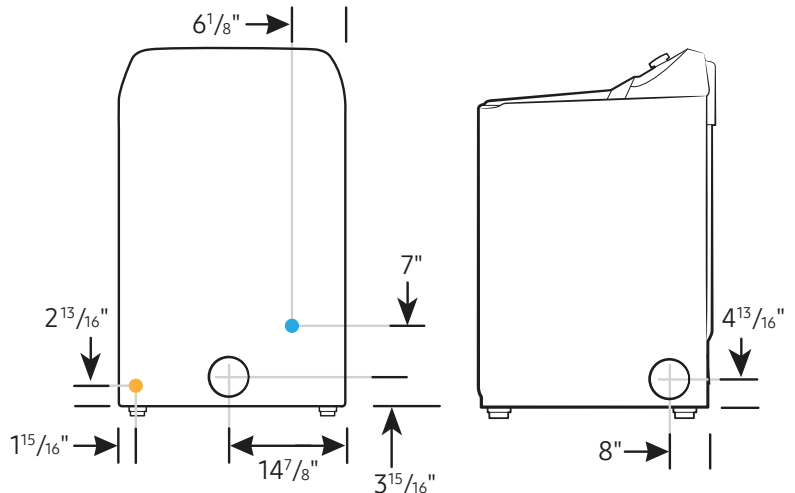

LEGEND:

- Cold Water Connection
- Gas Connection

Actual color may vary. Design, specifications, and color availability are subject to change without notice. Non-metric weights and measurements are approximate.

©2023 Samsung Electronics America, Inc., 85 Challenger Road, Ridgefield Park, NJ 07660. Tel: 800-SAMSUNG. samsung.com. Samsung is a registered trademark of Samsung Electronics Co., Ltd.