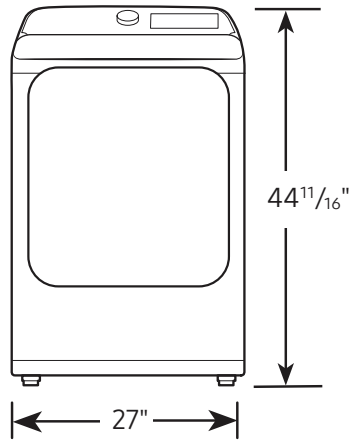

### Product Dimensions & Weight (WxHxD)

Dimensions: 27" x 44<sup>11</sup>/<sub>16</sub>" x 30<sup>1</sup>/<sub>4</sub>"  
Weight: 119.0 lbs

### Shipping Dimensions & Weight (WxHxD)

Dimensions: 29<sup>9</sup>/<sub>16</sub>" x 47<sup>9</sup>/<sub>16</sub>" x 31<sup>3</sup>/<sub>16</sub>"  
Weight: 125.7 lbs

Gas Dryer	Model #	UPC Code
White	DVG52A5500W	887276557816
Electric Dryer		
White	DVE52A5500W	887276557748
Matching Washers		
White	WA52DG5500AW	887276818283
White (Agitator)	WA51DG5505AW	887276818269
Optional Accessories		
Vent Kit	DV-2A	887276146416
Gas to Propane Converter Kit	LPKIT-4	887276352787

### Dimensions

Required dimensions for installation: