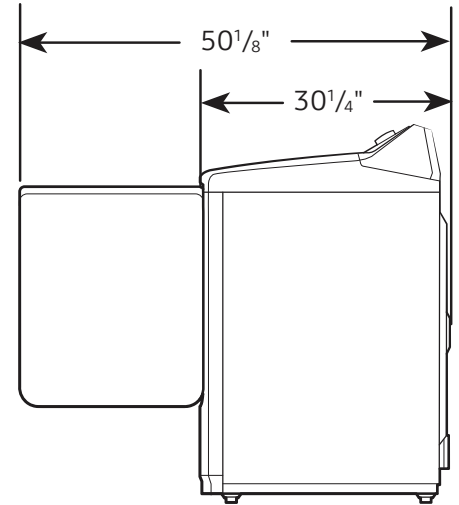

DVG52A5500W

SAMSUNG

Samsung 7.4 cu. ft. Smart Gas Dryer with Steam Sanitize+

Dimensions

Required dimensions for installation: