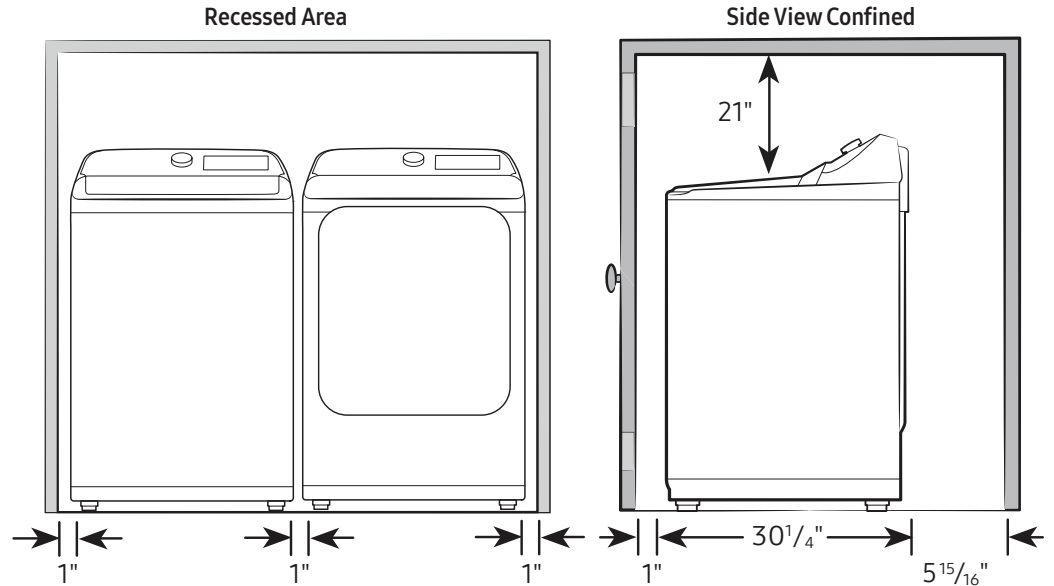

Installation Specifications – Side-by-Side

If the washer and dryer are installed together or the dryer alone, the closet front must have two unobstructed air openings for a combined minimum total area of 72-inch². Your washer alone does not require a specific air opening.

Alcove or closet installation

Minimum clearance for closet and alcove installations:

Connection Dimensions

Back and Side View of Gas Dryer