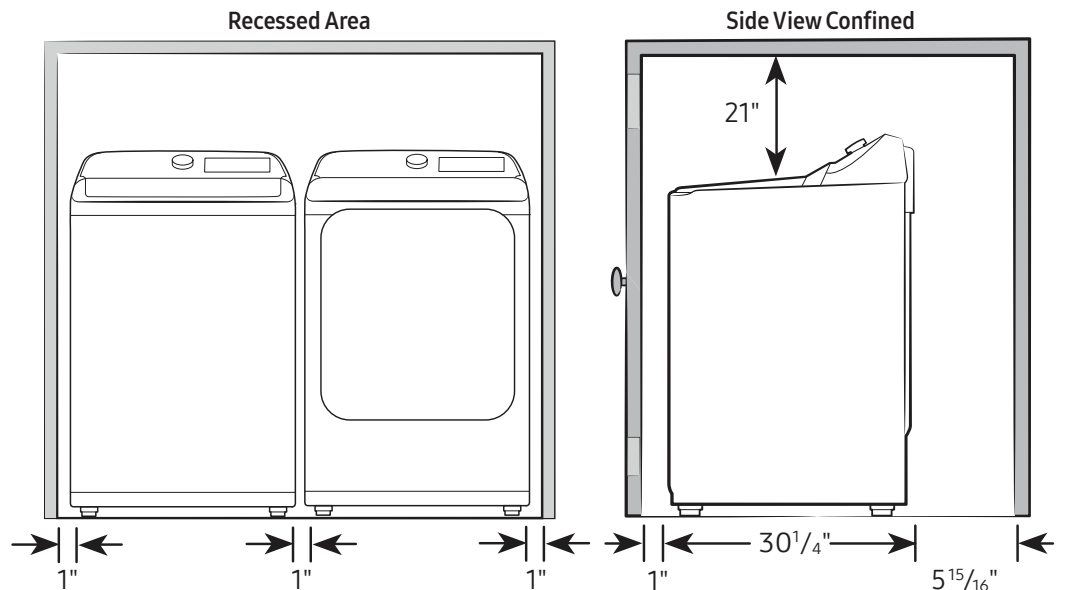

DVG41A3000W

SAMSUNG

Samsung 7.2 cu. ft. Gas Dryer with Sensor Dry and 8 Drying Cycles

Dimensions

Required dimensions for installation:

Installation Specifications – Side-by-Side or Stand-alone

If the washer and dryer are installed together or the dryer alone, the closet front must have two unobstructed air openings for a combined minimum total area of 72-inch². Your washer alone does not require a specific air opening.

Alcove or closet installation

Minimum clearance for closet and alcove installations:

Connection Dimensions

Back and Side View of Gas Dryer

LEGEND:

- Cold Water Connection
- Gas Connection

Actual color may vary. Design, specifications, and color availability are subject to change without notice. Non-metric weights and measurements are approximate.