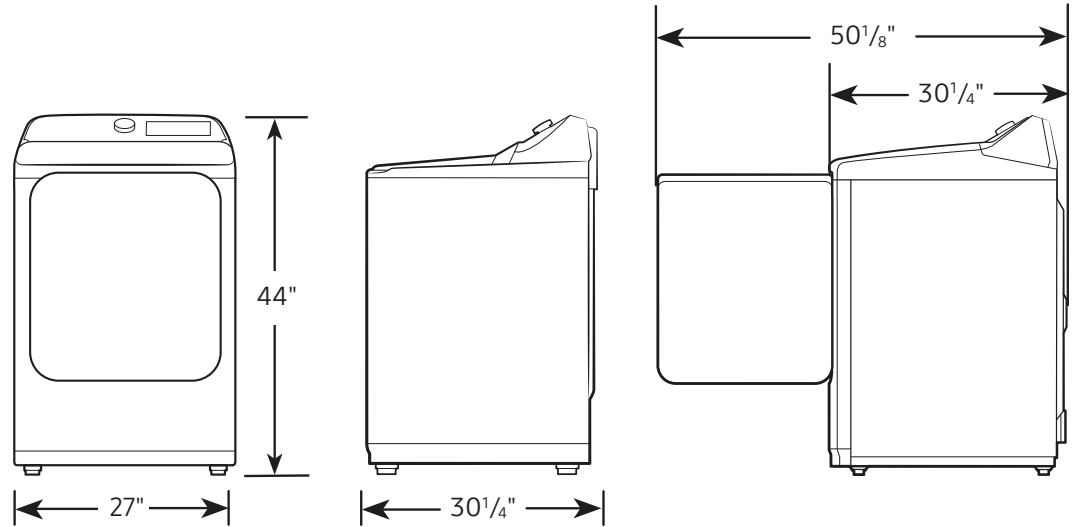

2 Additional Drying Options:

Wrinkle Prevent, Child Lock

4 Temperature Levels:

High, Medium, Low, Extra Low

Warranty

One (1) Year Parts and Labor

Product Dimensions & Weight (WxHxD)

Dimensions: 27" x 44" x 30¹/₄"

Weight: 119 lbs

Shipping Dimensions & Weight (WxHxD)

Dimensions: 29⁹/₁₆" x 46⁷/₈" x 31³/₁₆"

Weight: 125.7 lbs

Gas Dryer	Model #	UPC Code
White	DVG41A3000W	887276502014
Electric Dryer		
White	DVE41A3000W	887276502007
Matching Impeller Washer		
White	WA41A3000AW	887276475813
Matching Agitator Washer		
White	WA40A3005AW	887276475806
Optional Accessories		
Vent Kit	DV-2A	887276146416
Gas to Propane Converter Kit	LPKIT-4	887276352787

DVG41A3000W

SAMSUNG

Samsung 7.2 cu. ft. Gas Dryer with Sensor Dry and 8 Drying Cycles

Dimensions

Required dimensions for installation:

Installation Specifications – Side-by-Side or Stand-alone

If the washer and dryer are installed together or the dryer alone, the closet front must have two unobstructed air openings for a combined minimum total area of 72-inch². Your washer alone does not require a specific air opening.