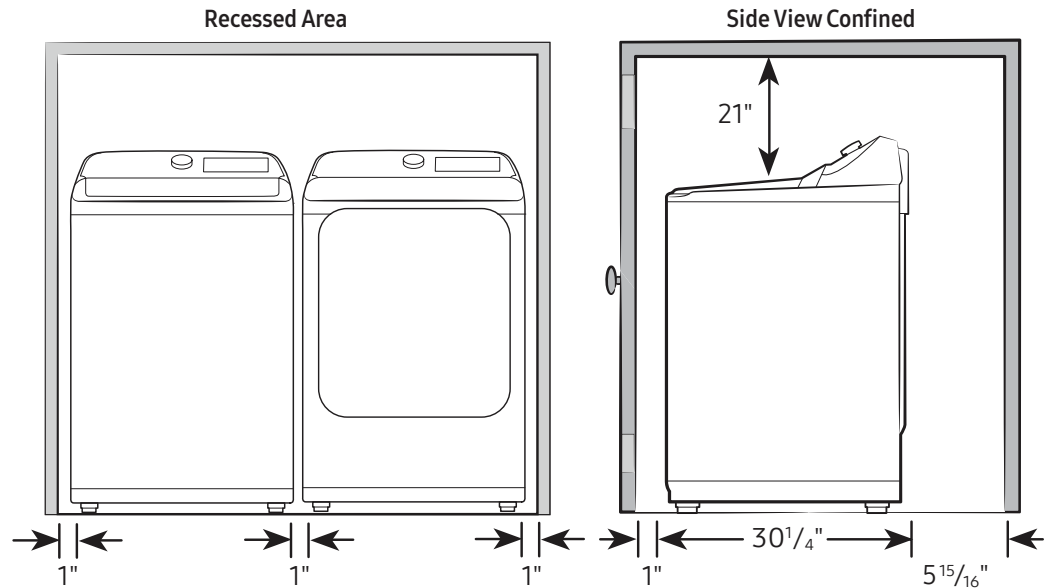

Alcove or closet installation

Minimum clearance for closet and alcove installations:

Connection Dimensions

Back and Side View of Electric Dryer