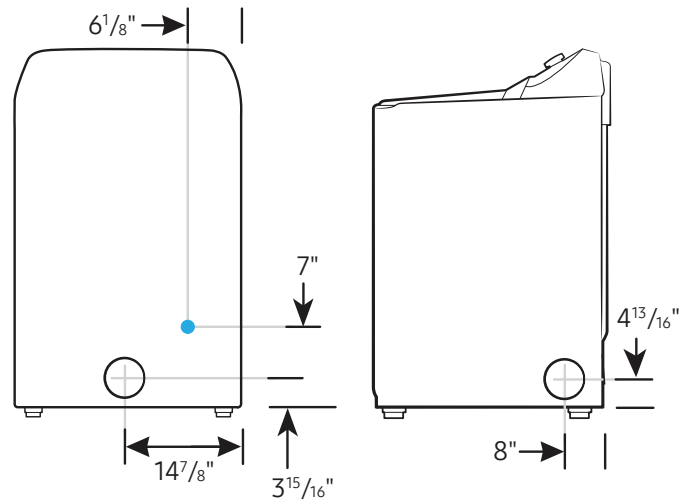

LEGEND:

● Cold Water Connection

Actual color may vary. Design, specifications, and color availability are subject to change without notice. Non-metric weights and measurements are approximate.

©2023 Samsung Electronics America, Inc., 85 Challenger Road, Ridgefield Park, NJ 07660. Tel: 800-SAMSUNG.samsung.com. Samsung is a registered trademark of Samsung Electronics Co., Ltd.