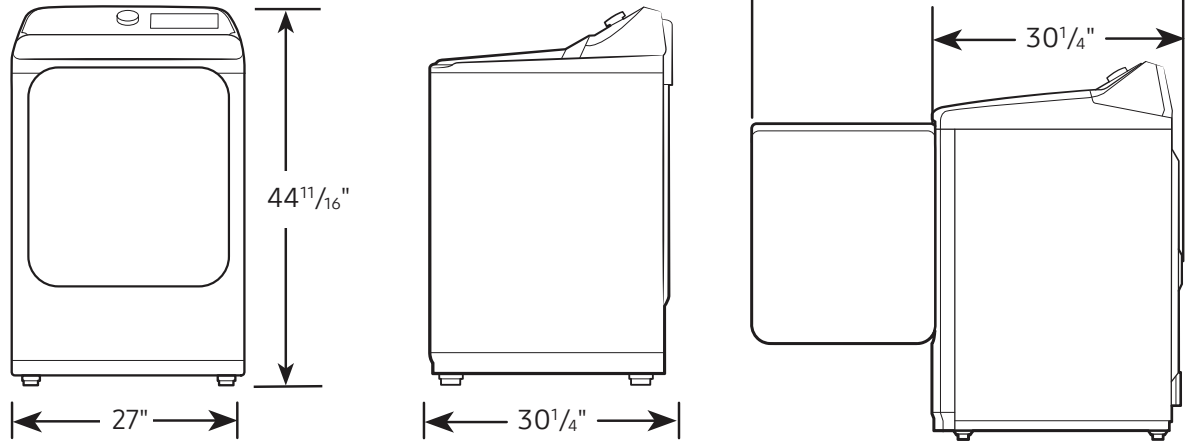

DVE52A5500W

SAMSUNG

Samsung 7.4 cu. ft. Smart Electric Dryer with Steam Sanitize+

Dimensions

Required dimensions for installation:

Installation Specifications – Side-by-Side

If the washer and dryer are installed together or the dryer alone, the closet front must have two unobstructed air openings for a combined minimum total area of 72-inch². Your washer alone does not require a specific air opening.