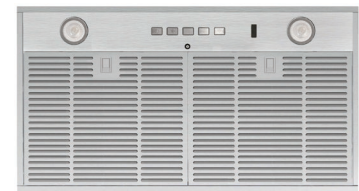

Accessories – Optional

Replacement charcoal filter	HEZVEUD362

Accessories: To purchase Bosch accessories, cleaners & parts please visit www.bosch-home.com/us/store or call 1-800-944-2904 (Mon to Fri 5 am to 6 pm PST, Sat 6 am to 3 pm PST).

Notes: All height, width and depth dimensions are shown in inches. BSH reserves the absolute and unrestricted right to change product materials and specifications, at any time, without notice. Consult the product's installation instructions for final dimensional data and other details prior to making cutout.

Warranties: Please see Use & Care manual or Bosch website for statement of limited warranty.

For more information on our entire line of products, go to www.bosch-home.com/us or call 1-800-944-2904

© BSH Home Appliances Corporation. All rights reserved. Bosch is a registered trademark of Robert Bosch GmbH.