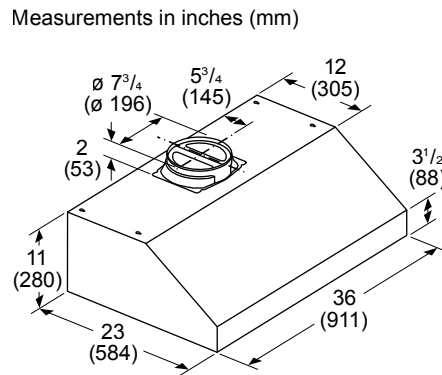

Notes: All height, width and depth dimensions are shown in inches. BSH reserves the absolute and unrestricted right to change product materials and specifications, at any time, without notice. Consult the product's installation instructions for final dimensional data and other details prior to making cutout.

36" Under-Cabinet Wall Hood

800 Series – Stainless Steel DUH86553UC

Installation Details

Exhaust	Duct Size	Pressure (in. H2O)		Power (W)		CFM		Sones	
		High Speed	Working Speed	High Speed	Working Speed	High Speed	Working Speed	High Speed	Working Speed
Vertical – Round	8"	0.1	0.005	387	47.5	640	140	11.5	0.3

Installation Details

Accessories: To purchase Bosch accessories, cleaners & parts please visit www.bosch-home.com/us/store or call 1-800-944-2904 (Mon to Fri 5 am to 6 pm PST, Sat 6 am to 3 pm PST).

Notes: All height, width and depth dimensions are shown in inches. BSH reserves the absolute and unrestricted right to change product materials and specifications, at any time, without notice. Consult the product's installation instructions for final dimensional data and other details prior to making cutout.