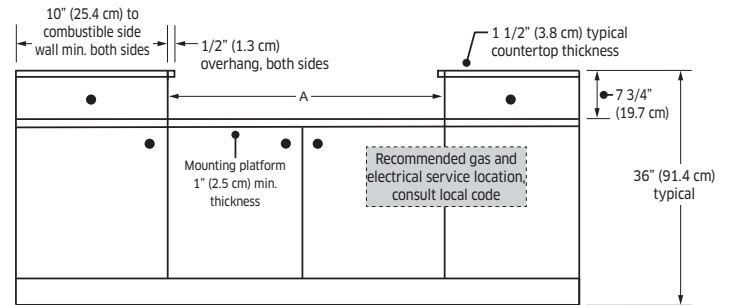

Weights & Dimensions

NET WEIGHT (LBS.)	53
SHIPPING WEIGHT (LBS.)	74
PRODUCT DIMENSIONS (W X H X D IN INCHES)	35 7/8 x 8 x 27 7/8
CUTOUT REQUIRED (W X H X D IN INCHES)	36 x 7 3/4 x 24

Technical Details

ELECTRICAL REQUIREMENT	120V, 60 Hz, 20A
AVAILABLE FUEL TYPES	Natural Gas, Liquid Propane
LP CONVERSION KIT (INCLUDED)	Yes

\$3,999 – \$4,499

Product Dimensions

SIDE VIEW

Installation Requirements

A - RANGETOP CUTOUT (IN/CM)	36 / 91.44
B - RANGE TOP CUTOUT MINIMUM (IN/CM)	36 / 91.44
B - RANGE TOP CUTOUT RECOMMENDED (IN/CM)	42 / 106.7

Countertop Cutout Dimensions

A - RANGETOP CUTOUT (IN/CM)	36 / 91.44
------------------------------------	------------

FRONT VIEW

SIDE VIEW