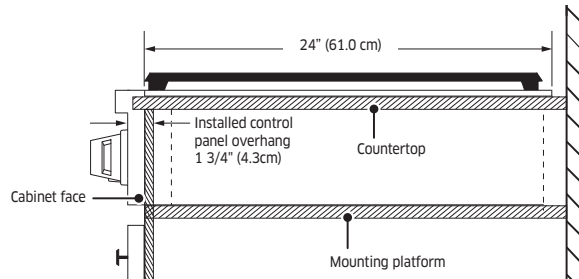

\$3,999 – \$4,499

Product Dimensions

SIDE VIEW

Installation Requirements

A - RANGETOP CUTOUT (IN/CM)	36 / 91.44
B - RANGE TOP CUTOUT MINIMUM (IN/CM)	36 / 91.44
B - RANGE TOP CUTOUT RECOMMENDED (IN/CM)	42 / 106.7

Countertop Cutout Dimensions

A - RANGETOP CUTOUT (IN/CM)	36 / 91.44
------------------------------------	------------

FRONT VIEW

SIDE VIEW