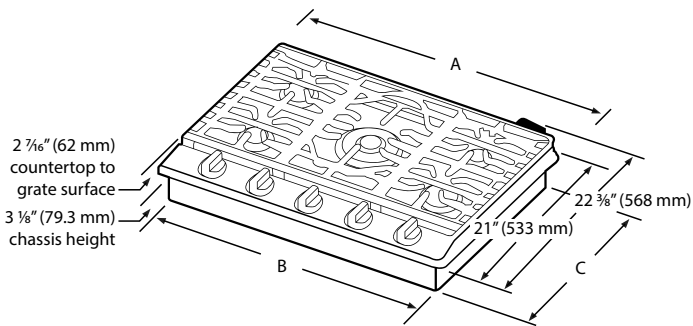

36-Inch Gas Cooktop

\$1,999 | TRANSITIONAL

dacor

Product Dimensions

| | |
|----------------------------------|---------------------------------------|
| A - WIDTH (IN/MM) | 36 / 914.4 |
| B - CHASSIS WIDTH (IN/MM) | 33 ¹ / ₁₆ / 855 |
| C - CHASSIS DEPTH (IN/MM) | 18 ⁷ / ₈ / 479 |

Installation Cutout Dimensions

| | |
|------------------------|--|
| E - MIN (IN/MM) | 2 ⁷ / ₈ / 73 |
| F - MIN (IN/MM) | 19 ¹ / ₈ / 485.8 |
| G - MIN (IN/MM) | 33 ³ / ₈ / 860.4 |
| H - MIN (IN/MM) | 12 / 304.8 |