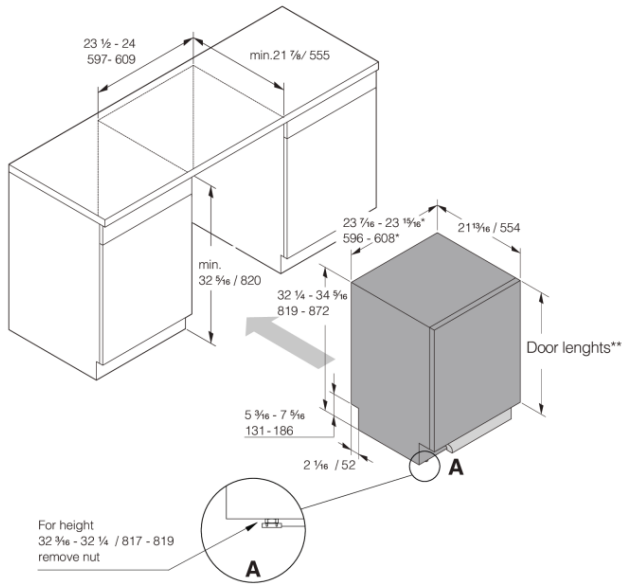

Design & integration

- From front adjustable door spring
- From front adjustable rear foot
- Velcro strips

- Trim kit
 - Multi fit outlet hose
 - Simplified installation with integrated anti-siphon
 - Depth (incl. wall spacing): 21 7/8" (555 mm)
 - Height setting: 2 1/16" (53 mm)
-

Dimensions

- Width: 23 15/16" (608 mm)
 - Height: 32 1/4" (819 mm)
 - Depth: 21 13/16" (554 mm)
 - Maximum product height: 34 5/16" (872 mm)
 - Cord length: 71 7/16" (1815 mm)
 - Depth with door open: 48 15/16" (1243 mm)
 - Length of inflow hose: 64 3/16" (1630 mm)
 - Length of outflow hose: 90 9/16" (2300 mm)
-

Logistic information

- Packaging width: 25 3/16" (640 mm)
 - Packaging height: 35 1/16" (890 mm)
 - Packaging depth: 26 3/4" (680 mm)
 - Total weight of packaged product: 97 lbs
 - Code: 740098
 - EAN code: 3838782650666
 - Market: Domestic
 - Range: Logic
-

Measurements: inches / millimetres

* Flexible side trims (width without side trims: 23 7/16 / 596)

**** Door lengths:**

- Fixed door: 26 3/4 - 29 15/16 / 680 - 760
- Sliding door: 27 3/8 - 31 1/2 / 700 - 800
- Sliding door with Status Light: 28 3/8 - 31 1/2 / 720 - 800