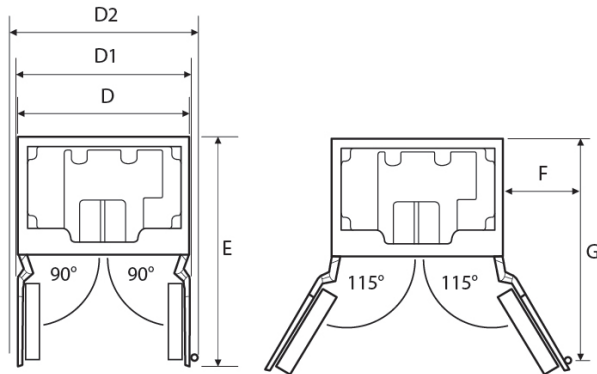

DRF487500AP 48-Inch French Door Refrigerator with SteelCool™

Model numbers, specifications, and prices are subject to change at any time without notice. Visit dacor.com for the most up-to-date information. | Effective June 2023

48-Inch French Door Refrigerator with SteelCool™

dacor

\$13,999

Product Dimensions

A - WIDTH (IN/MM)	47 ¾ (1213 MM)
B - DEPTH (IN/MM)	25 (635)
C - HEIGHT (IN/MM)	83 ⅝ (2118 MM)
D - (IN/MM)	47 ¼ (1200 MM)
D1 - WITH PANEL (IN/MM)	49 ⅞ (1262 MM)
D2 - WITH HANDLE (IN/MM)	55 ⅞ (1403 MM)
E - (IN/MM)	50 ¾ (1288 MM)
F - (IN/MM)	13 ⅞ (333 MM)
G - (IN/MM)	48 ½ (1231 MM)

Installation Cutout Dimensions

A - WIDTH (IN/MM)	48 (1220 MM)
B - DEPTH (IN/MM)	25 (635 MM)
C - HEIGHT (IN/MM)	84 (2134 MM)
D - (IN/MM)	28 (712 MM)
E - (IN/MM)	80 (2032 MM)