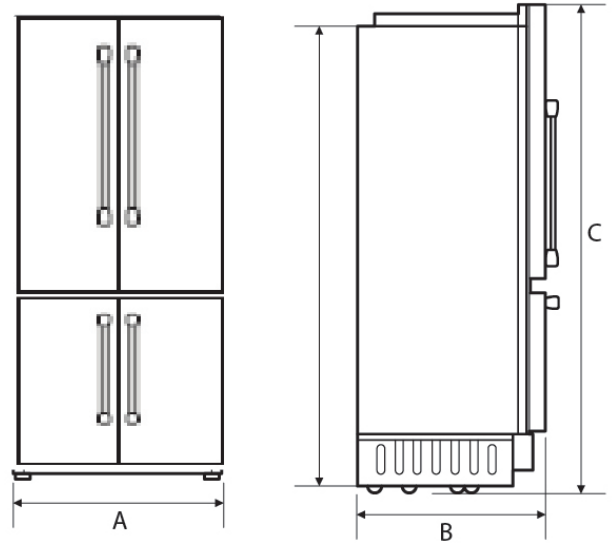

DRF487500AP 48-Inch French Door Refrigerator with SteelCool™

Model numbers, specifications, and prices are subject to change at any time without notice. Visit dacor.com for the most up-to-date information. | Effective June 2023

48-Inch French Door Refrigerator with SteelCool™

dacor

\$13,999

Product Dimensions

A - WIDTH (IN/MM)	47 ¾ (1213 MM)
B - DEPTH (IN/MM)	25 (635)
C - HEIGHT (IN/MM)	83 ⅝ (2118 MM)
D - (IN/MM)	47 ¼ (1200 MM)
D1 - WITH PANEL (IN/MM)	49 ⅞ (1262 MM)
D2 - WITH HANDLE (IN/MM)	55 ⅞ (1403 MM)
E - (IN/MM)	50 ¾ (1288 MM)
F - (IN/MM)	13 ⅞ (333 MM)
G - (IN/MM)	48 ½ (1231 MM)

Installation Cutout Dimensions

A - WIDTH (IN/MM)	48 (1220 MM)
B - DEPTH (IN/MM)	25 (635 MM)
C - HEIGHT (IN/MM)	84 (2134 MM)
D - (IN/MM)	28 (712 MM)
E - (IN/MM)	80 (2032 MM)