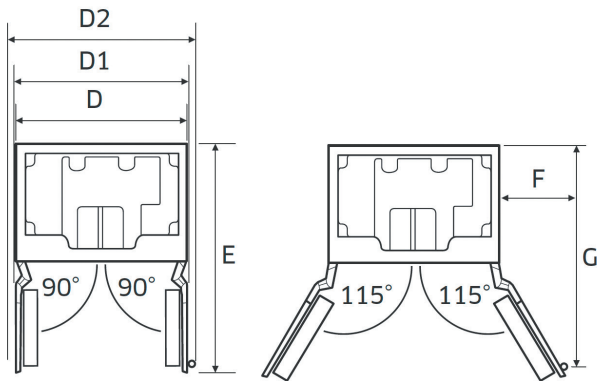

Freezer

FREEZER CAPACITY (CU. FT.)	6.7
FREEZER TEMPERATURE	-8°F to 5°F
POWER FREEZE	Yes

Weights & Dimensions

NET WEIGHT (LBS.)	617
SHIPPING WEIGHT (LBS.)	676
PRODUCT DIMENSIONS (W X H X D IN INCHES)	41 ¾ x 83 ¾ x 23 15/16
STANDARD CUTOUT REQUIRED (W X H X D IN INCHES)	41 ½ x 84 x 24
FLUSH CUTOUT REQUIRED (W X H X D IN INCHES)	42 x 84 x 25

dacor

Product Dimensions

A - WIDTH (IN/MM)	41 3/4 (1060 MM)
B - WITH PANEL (IN/MM)	24 1/6 (627 MM)
B1 - WITHOUT PANEL (IN/MM)	23 1/6 (605 MM)
C - HEIGHT (IN/MM)	83 3/8 (2118 MM)
D - (IN/MM)	41 1/4 (1048 MM)
D1 - (IN/MM)	43 1/6 (1110 MM)
D2 - (IN/MM)	47 7/8 (1205 MM)
E - (IN/MM)	47 3/4 (1212 MM)
F - (IN/MM)	11 7/8 (301 MM)
G - (IN/MM)	45 3/4 (1162 MM)

Installation Cutout Dimensions

A - WIDTH (IN/MM)	42 (1067 MM)
B - DEPTH (IN/MM)	25 (635 MM)
C - HEIGHT (IN/MM)	84 (2134 MM)
D - (IN/MM)	22 (559 MM)
E - (IN/MM)	80 (2032 MM)