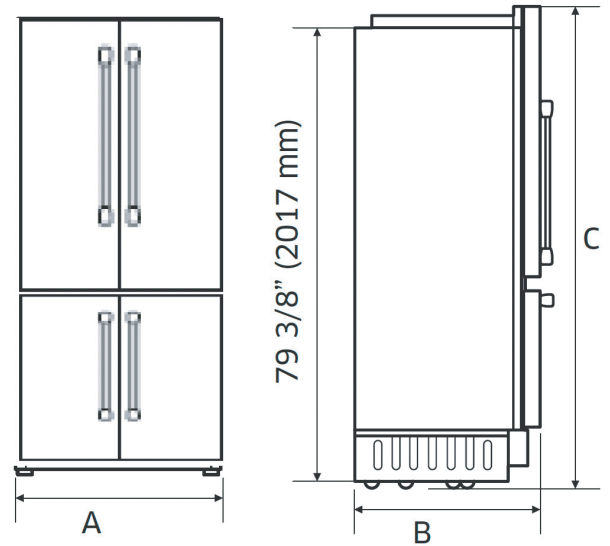

Freezer

FREEZER CAPACITY (CU. FT.)	6.7
FREEZER TEMPERATURE	-8°F to 5°F
POWER FREEZE	Yes

Weights & Dimensions

NET WEIGHT (LBS.)	617
SHIPPING WEIGHT (LBS.)	676
PRODUCT DIMENSIONS (W X H X D IN INCHES)	41 ¾ x 83 ¾ x 23 15/16
STANDARD CUTOUT REQUIRED (W X H X D IN INCHES)	41 ½ x 84 x 24
FLUSH CUTOUT REQUIRED (W X H X D IN INCHES)	42 x 84 x 25

dacor

Product Dimensions

A - WIDTH (IN/MM)	41 3/4 (1060 MM)
B - WITH PANEL (IN/MM)	24 1/6 (627 MM)
B1 - WITHOUT PANEL (IN/MM)	23 1/6 (605 MM)
C - HEIGHT (IN/MM)	83 3/8 (2118 MM)
D - (IN/MM)	41 1/4 (1048 MM)
D1 - (IN/MM)	43 1/6 (1110 MM)
D2 - (IN/MM)	47 7/8 (1205 MM)
E - (IN/MM)	47 3/4 (1212 MM)
F - (IN/MM)	11 7/8 (301 MM)
G - (IN/MM)	45 3/4 (1162 MM)

Installation Cutout Dimensions

A - WIDTH (IN/MM)	42 (1067 MM)
B - DEPTH (IN/MM)	25 (635 MM)
C - HEIGHT (IN/MM)	84 (2134 MM)
D - (IN/MM)	22 (559 MM)
E - (IN/MM)	80 (2032 MM)