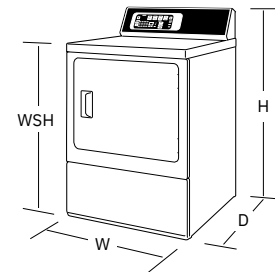

Optional Accessories

Drying Rack – Part # D512082
Directional Exhaust Kit – Part # 528P3
Conversion Kit = Gas to LP – Part # 649P3
Flexible Metal Vent Kit – Part # 521P3