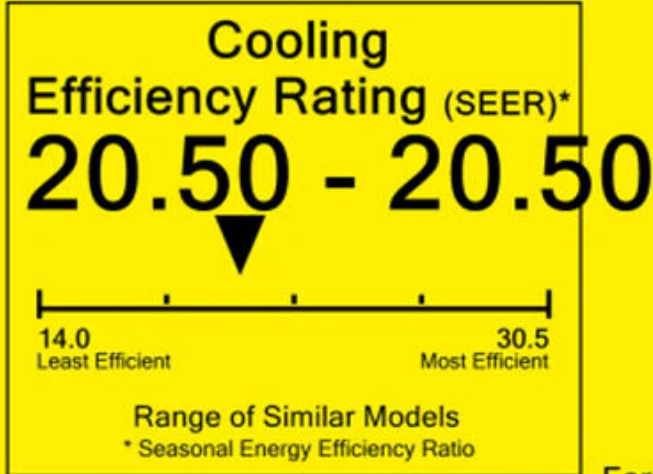

# ENERGYGUIDE

Heat Pump  
Cooling and Heating  
Split System

MRCOOL  
Model DIY-24-HP-C-230C

For energy cost info, visit  
[productinfo.energy.gov](http://productinfo.energy.gov)