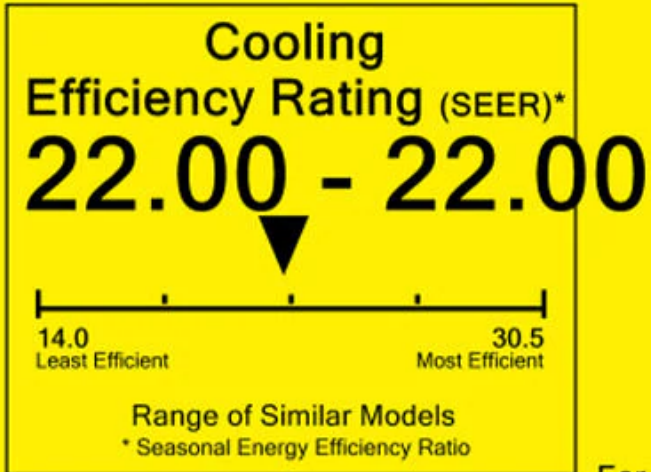

ENERGYGUIDE

Heat Pump
Cooling and Heating
Split System

MRCOOL
Model DIY-12-HP-C-115C

For energy cost info, visit
productinfo.energy.gov