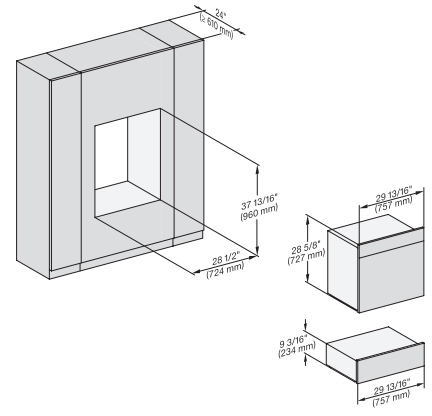

DGX7x8x, ESW7x70, EVS7670, Einbau, 30 Zoll, Proud, combi, wide front, XXL

7/8" – 22" mm – Glass, 15/16" – 23.3** mm – Stainless steel