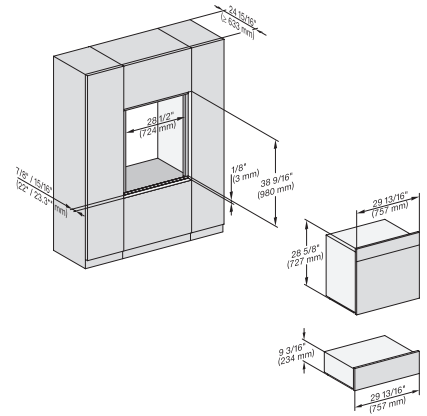

## DGC 7680 30" Combi-Steam Oven XXL for steam cooking, baking, roasting with roast probe + menu cooking.

DGC786x+EBA7868, DGC7x8x, ESW7x70, EVS7670, side view, 30 Zoll, Flush inset, combi, XXL

7/8" – 22" mm – Glass, 15/16" – 23.3\*\* mm – Stainless steel

DGC7x8x(X), H2x80BP, H7x8xBP, ESW7x80, side view, 30 Zoll, Flush inset, combi, XXL, 650, ESW30

7/8" – 22" mm – Glass, 15/16" – 23.3\*\* mm – Stainless steel

DC7x8x, ESW7x70, EVS7670 Einbau, 30 Zoll, Flush inset, combi, XXL

7/8" – 22" mm – Glass, 15/16" – 23.3\*\* mm – Stainless steel

DGC7x8x, ESW7x70, EVS7670, Einbau, 30 Zoll, Flush inset, combi, wide front, XXL

7/8" – 22" mm – Glass, 15/16" – 23.3\*\* mm – Stainless steel