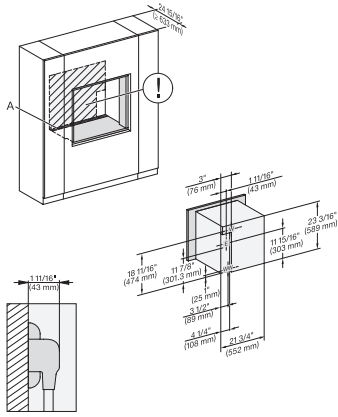

side view, 30 inch Flush inset DGC30 XXL, installation drawing, NA

7/8" – 22" mm – Glass, 15/16" – 23.3\*\* mm – Stainless steel

Installation 30 inch Flush inset DGC30 XXL, installation drawing, NA

7/8" – 22" mm – Glass, 15/16" – 23.3\*\* mm – Stainless steel

installation 30 inch Flush inset wide front DGC30 XXL, installation drawing, NA

7/8" – 22" mm – Glass, 15/16" – 23.3\*\* mm – Stainless steel

### 30" Combi-Steam Oven XXL

for steam cooking, baking, roasting with roast probe + menu cooking.

Installation 30 inch Flush inset DGC XXL, installation drawing, NA

A – Cut-out (1 9/16" x 19 11/16" / 40 mm x 500 mm) in the bottom of the cabinet for power cord and ventilation, – Electrical and water supplies are recommended to be placed in adjacent cabinetry., Additional cabinet depth is required when placing the electrical and water supplies behind the appliance., E = Electric connection

installation 30 inch Flush inset wide front DGC XXL, installation drawing, NA

A – Cut-out (1 9/16" x 19 11/16" / 40 mm x 500 mm) in the bottom of the cabinet for power cord and ventilation, – Electrical and water supplies are recommended to be placed in adjacent cabinetry., Additional cabinet depth is required when placing the electrical and water supplies behind the appliance., E = Electric connection