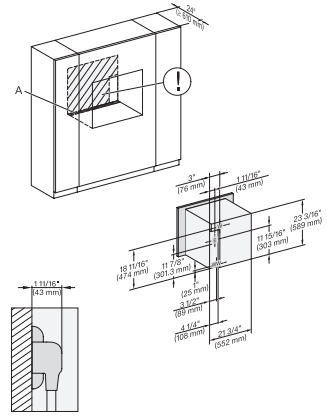

installation 30 inch wide front DGC XXL, installation drawing, NA

A – Cut-out (1 9/16" x 19 11/16" / 40 mm x 500 mm) in the bottom of the cabinet for power cord and ventilation., – Electrical and water supplies are recommended to be placed in adjacent cabinetry., Additional cabinet depth is required when placing the electrical and water supplies behind the appliance., E = Electric connection

A – Cut-out (1 9/16" x 19 11/16" / 40 mm x 500 mm) in the bottom of the cabinet for power cord and ventilation., – Electrical and water supplies are recommended to be placed in adjacent cabinetry., Additional cabinet depth is required when placing the electrical and water supplies behind the appliance., E = Electric connection

side view, 30 inch Flush inset DGC30 XXL, installation drawing, NA

7/8" – 22" mm – Glass, 15/16" – 23.3\*\* mm – Stainless steel

Installation 30 inch Flush inset DGC30 XXL, installation drawing, NA

7/8" – 22" mm – Glass, 15/16" – 23.3\*\* mm – Stainless steel