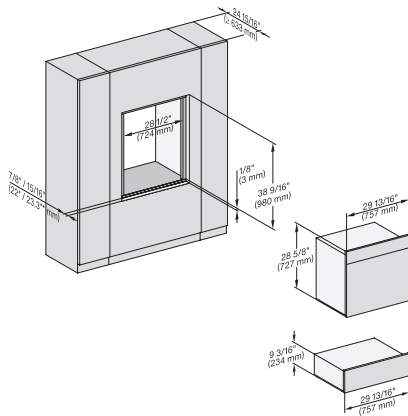

## DGC 7680 30" Combi-Steam Oven XXL for steam cooking, baking, roasting with roast probe + menu cooking.

DGC786x+EBA7868, DGC7x8x, ESW7x70, EVS7670, side view, 30 Zoll, Flush inset, combi, XXL

7/8" – 22" mm – Glass, 15/16" – 23.3\*\* mm – Stainless steel

DGC7x8x(X), H2x80BP, H7x8xBP, ESW7x80, side view, 30 Zoll, Flush inset, combi, XXL, 650, ESW30

7/8" – 22" mm – Glass, 15/16" – 23.3\*\* mm – Stainless steel

DC7x8x, ESW7x70, EVS7670 Einbau, 30 Zoll, Flush inset, combi, XXL

7/8" – 22" mm – Glass, 15/16" – 23.3\*\* mm – Stainless steel

DGC7x8x, ESW7x70, EVS7670, Einbau, 30 Zoll, Flush inset, combi, wide front, XXL

7/8" – 22" mm – Glass, 15/16" – 23.3\*\* mm – Stainless steel