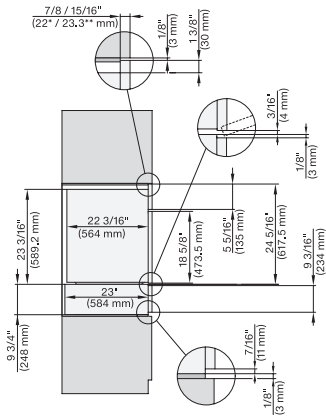

side view, 30 inch Flush inset DGC30 XXL, installation drawing, NA

7/8" – 22" mm – Glass, 15/16" – 23.3\*\* mm – Stainless steel

Installation 30 inch Flush inset DGC30 XXL, installation drawing, NA

7/8" – 22" mm – Glass, 15/16" – 23.3\*\* mm – Stainless steel

installation 30 inch Flush inset wide front DGC XXL, installation drawing, NA

A – Cut-out (1 9/16" x 19 11/16" / 40 mm x 500 mm) in the bottom of the cabinet for power cord and ventilation, – Electrical and water supplies are recommended to be placed in adjacent cabinetry., Additional cabinet depth is required when placing the electrical and water supplies behind the appliance., E = Electric connection

DGC7x8x, H7x6x+EBA7868, side view, 30 Zoll, Flush inset, combi, XXL, 650S

7/8" – 22" mm – Glass, 15/16" – 23.3" mm – Stainless steel

DGC7x8x, H2x80BP, H7x8xBP(X), side view, 30 Zoll, Flush inset, combi, XXL 650

7/8" – 22" mm – Glass, 15/16" – 23.3" mm – Stainless steel

DGC7x8x, ESW7x70, EVS7670, side view, 30 Zoll, Flush inset, combi, XXL

7/8" – 22" mm – Glass, 15/16" – 23.3" mm – Stainless steel

DGC7x8x, ESW7x80, side view, 30 Zoll, Flush inset, combi, XXL