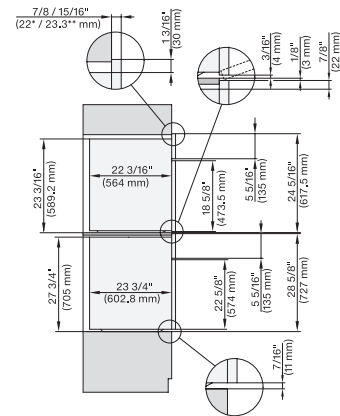

DGC7x8x(X), H2x80BP, H7x8xBP, ESW7x80, side view, 30 Zoll, Flush inset, combi, XXL, 650, ESW30

7/8" – 22" mm – Glass, 15/16" – 23.3\*\* mm – Stainless steel

DC7x8x, ESW7x70, EVS7670 Einbau, 30 Zoll, Flush inset, combi, XXL

7/8" – 22" mm – Glass, 15/16" – 23.3\*\* mm – Stainless steel

DGC7x8x, ESW7x70, EVS7670, Einbau, 30 Zoll, Flush inset, combi, wide front, XXL

7/8" – 22" mm – Glass, 15/16" – 23.3\*\* mm – Stainless steel

DGC7x8x, H7x6xBP+EBA7848, side view, 30 Zoll, Proud, combi, XXL, 650S

7/8" – 22" mm – Glass, 15/16" – 23.3\*\* mm – Stainless steel

DGC7x8x, H2x80BP, H7x8xBP(X), side view, 30 Zoll, Proud, combi, XXL 650

7/8" – 22" mm – Glass, 15/16" – 23.3\*\* mm – Stainless steel

DGC7x8x, ESW7x70, EVS7670, side view, 30 Zoll, Proud, combi, XXL

7/8" – 22" mm – Glass, 15/16" – 23.3\*\* mm – Stainless steel

DGC7x8x, ESW7x80, side view, 30 Zoll, Proud, combi, XXL