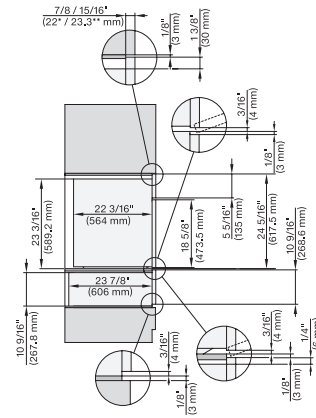

installation 30 inch Flush inset wide front DGC XXL, installation drawing, NA

A – Cut-out (1 9/16" x 19 11/16" / 40 mm x 500 mm) in the bottom of the cabinet for power cord and ventilation, – Electrical and water supplies are recommended to be placed in adjacent cabinetry., Additional cabinet depth is required when placing the electrical and water supplies behind the appliance., E = Electric connection

DGC7x8x, H7x6x+EBA7868, side view, 30 Zoll, Flush inset, combi, XXL, 650S

7/8" – 22" mm – Glass, 15/16" – 23.3" mm – Stainless steel

DGC7x8x, H2x80BP, H7x8xBP(X), side view, 30 Zoll, Flush inset, combi, XXL 650

7/8" – 22" mm – Glass, 15/16" – 23.3" mm – Stainless steel

DGC7x8x, ESW7x70, EVS7670, side view, 30 Zoll, Flush inset, combi, XXL

7/8" – 22" mm – Glass, 15/16" – 23.3" mm – Stainless steel

DGC7x8x, ESW7x80, side view, 30 Zoll, Flush inset, combi, XXL

DGC7x8x(X), H2x80BP, H7x8xBP, ESW7x80, side view, 30 Zoll, Flush inset, combi, XXL, 650, ESW30

7/8" – 22" mm – Glass, 15/16" – 23.3\*\* mm – Stainless steel

DC7x8x, ESW7x70, EVS7670 Einbau, 30 Zoll, Flush inset, combi, XXL