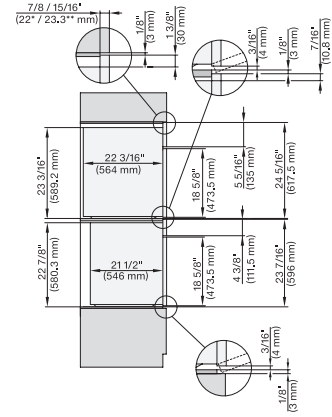

side view, 30 inch Flush inset DGC30 XXL, installation drawing, NA

7/8" – 22" mm – Glass, 15/16" – 23.3\*\* mm – Stainless steel

Installation 30 inch Flush inset DGC30 XXL, installation drawing, NA

7/8" – 22" mm – Glass, 15/16" – 23.3\*\* mm – Stainless steel

### 30" Combi-Steam Oven XXL

for steam cooking, baking, roasting with roast probe + menu cooking.

Installation 30 inch Flush inset DGC XXL, installation drawing, NA

A – Cut-out (1 9/16" x 19 11/16" / 40 mm x 500 mm) in the bottom of the cabinet for power cord and ventilation, – Electrical and water supplies are recommended to be placed in adjacent cabinetry., Additional cabinet depth is required when placing the electrical and water supplies behind the appliance., E = Electric connection

installation 30 inch Flush inset wide front DGC XXL, installation drawing, NA

A – Cut-out (1 9/16" x 19 11/16" / 40 mm x 500 mm) in the bottom of the cabinet for power cord and ventilation, – Electrical and water supplies are recommended to be placed in adjacent cabinetry., Additional cabinet depth is required when placing the electrical and water supplies behind the appliance., E = Electric connection

DGC7x8x, H7x6x+EBA7868, side view, 30 Zoll, Flush inset, combi, XXL, 650S

7/8" – 22" mm – Glass, 15/16" – 23.3" mm – Stainless steel

DGC7x8x, H2x80BP, H7x8xBP(X), side view, 30 Zoll, Flush inset, combi, XXL 650