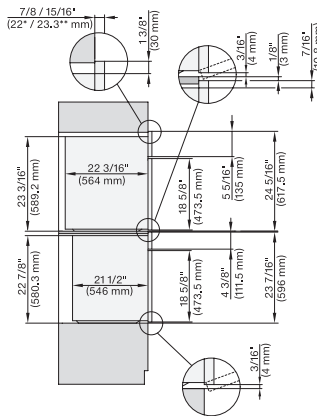

7/8" – 22" mm – Glass, 15/16" – 23.3" mm – Stainless steel

DGC7x8x, ESW7x70, EVS7670, side view, 30 Zoll, Flush inset, combi, XXL

7/8" – 22" mm – Glass, 15/16" – 23.3" mm – Stainless steel

DGC7x8x, ESW7x80, side view, 30 Zoll, Flush inset, combi, XXL

DGC7x8x(X), H2x80BP, H7x8xBP, ESW7x80, side view, 30 Zoll, Flush inset, combi, XXL, 650, ESW30

7/8" – 22" mm – Glass, 15/16" – 23.3\*\* mm – Stainless steel

DC7x8x, ESW7x70, EVS7670 Einbau, 30 Zoll, Flush inset, combi, XXL

7/8" – 22" mm – Glass, 15/16" – 23.3\*\* mm – Stainless steel

DGC7x8x, ESW7x70, EVS7670, Einbau, 30 Zoll, Flush inset, combi, wide front, XXL

7/8" – 22" mm – Glass, 15/16" – 23.3\*\* mm – Stainless steel

DGC7x8x, H7x6xBP+EBA7848, side view, 30 Zoll, Proud, combi, XXL, 650S

7/8" – 22" mm – Glass, 15/16" – 23.3\*\* mm – Stainless steel

DGC7x8x, H2x80BP, H7x8xBP(X), side view, 30 Zoll, Proud, combi, XXL 650