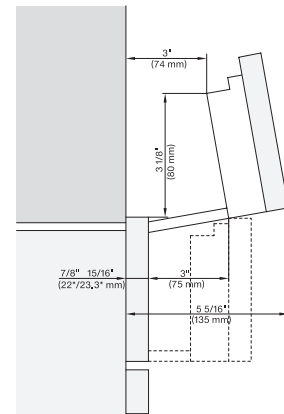

DGC7x8x(X), H2x80BP, H7x8xBP, ESW7x80, side view, 30 Zoll, Flush inset, combi, XXL, 650, ESW30

7/8" – 22" mm – Glass, 15/16" – 23.3\*\* mm – Stainless steel

DC7x8x, ESW7x70, EVS7670 Einbau, 30 Zoll, Flush inset, combi, XXL

7/8" – 22" mm – Glass, 15/16" – 23.3\*\* mm – Stainless steel

DGC7x8x, ESW7x70, EVS7670, Einbau, 30 Zoll, Flush inset, combi, wide front, XXL

7/8" – 22" mm – Glass, 15/16" – 23.3\*\* mm – Stainless steel

DGC7x8x, ESW7x70, EVS7670, Einbau, 30 Zoll, Proud, combi, XXL

7/8" – 22" mm – Glass, 15/16" – 23.3\*\* mm – Stainless steel

DGX7x8x, ESW7x70, EVS7670, Einbau, 30 Zoll, Proud, combi, wide front, XXL

7/8" – 22" mm – Glass, 15/16" – 23.3\*\* mm – Stainless steel

Swivel range Flush inset DGC 30 inch, installation drawing, NA

7/8" – 22" mm – Glas, 15/16" – 23.3\*\* mm – Edelstahl

swivel range 30 inch Proud DGC, installation drawing, NA

7/8" – 22" mm – Glas, 15/16" – 23.3\*\* mm – Edelstahl