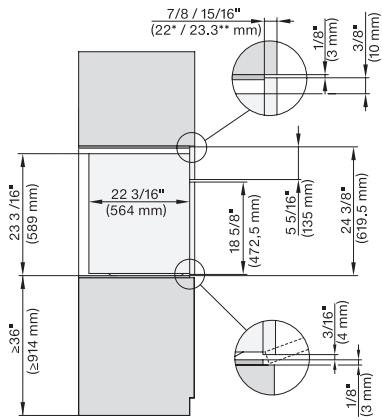

installation 30 inch wide front DGC XXL, installation drawing, NA

A – Cut-out (1 9/16" x 19 11/16" / 40 mm x 500 mm) in the bottom of the cabinet for power cord and ventilation., – Electrical and water supplies are recommended to be placed in adjacent cabinetry., Additional cabinet depth is required when placing the electrical and water supplies behind the appliance., E = Electric connection

side view, 30 inch Flush inset DGC30 XXL, installation drawing, NA

7/8" – 22" mm – Glass, 15/16" – 23.3\*\* mm – Stainless steel

Installation 30 inch Flush inset DGC30 XXL, installation drawing, NA

7/8" – 22" mm – Glass, 15/16" – 23.3\*\* mm – Stainless steel