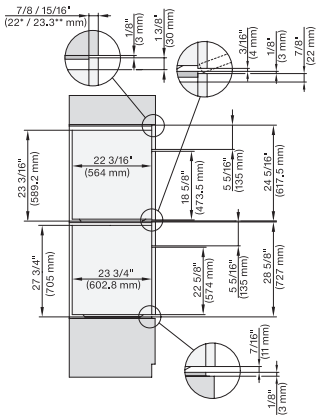

side view, 30 inch Flush inset DGC30 XXL, installation drawing, NA

7/8" – 22" mm – Glass, 15/16" – 23.3\*\* mm – Stainless steel

Installation 30 inch Flush inset DGC30 XXL, installation drawing, NA

7/8" – 22" mm – Glass, 15/16" – 23.3\*\* mm – Stainless steel

### 30" Combi-Steam Oven XXL

for steam cooking, baking, roasting with roast probe + menu cooking.

Installation 30 inch Flush inset DGC XXL, installation drawing, NA

A – Cut-out (1 9/16" x 19 11/16" / 40 mm x 500 mm) in the bottom of the cabinet for power cord and ventilation, – Electrical and water supplies are recommended to be placed in adjacent cabinetry., Additional cabinet depth is required when placing the electrical and water supplies behind the appliance., E = Electric connection

installation 30 inch Flush inset wide front DGC XXL, installation drawing, NA

A – Cut-out (1 9/16" x 19 11/16" / 40 mm x 500 mm) in the bottom of the cabinet for power cord and ventilation, – Electrical and water supplies are recommended to be placed in adjacent cabinetry., Additional cabinet depth is required when placing the electrical and water supplies behind the appliance., E = Electric connection

DGC7x8x, H7x6x+EBA7868, side view, 30 Zoll, Flush inset, combi, XXL, 650S

7/8" – 22" mm – Glass, 15/16" – 23.3" mm – Stainless steel

DGC7x8x, H2x80BP, H7x8xBP(X), side view, 30 Zoll, Flush inset, combi, XXL 650