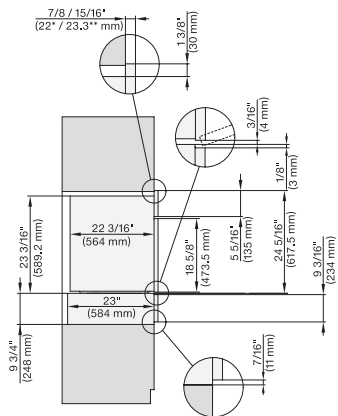

DGC7x8x, ESW7x70, EVS7670, side view, 30 Zoll, Proud, combi, XXL

7/8" – 22" mm – Glass, 15/16" – 23.3** mm – Stainless steel