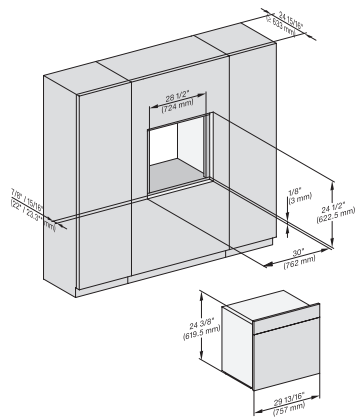

installation 30 inch wide front DGC XXL, installation drawing, NA

A – Cut-out (1 9/16" x 19 11/16" / 40 mm x 500 mm) in the bottom of the cabinet for power cord and ventilation., – Electrical and water supplies are recommended to be placed in adjacent cabinetry., Additional cabinet depth is required when placing the electrical and water supplies behind the appliance., E = Electric connection

A – Cut-out (1 9/16" x 19 11/16" / 40 mm x 500 mm) in the bottom of the cabinet for power cord and ventilation., – Electrical and water supplies are recommended to be placed in adjacent cabinetry., Additional cabinet depth is required when placing the electrical and water supplies behind the appliance., E = Electric connection

side view, 30 inch Flush inset DGC30 XXL, installation drawing, NA

7/8" – 22" mm – Glass, 15/16" – 23.3\*\* mm – Stainless steel

Installation 30 inch Flush inset DGC30 XXL, installation drawing, NA

7/8" – 22" mm – Glass, 15/16" – 23.3\*\* mm – Stainless steel

installation 30 inch Flush inset wide front DGC30 XXL, installation drawing, NA

7/8" – 22" mm – Glass, 15/16" – 23.3\*\* mm – Stainless steel