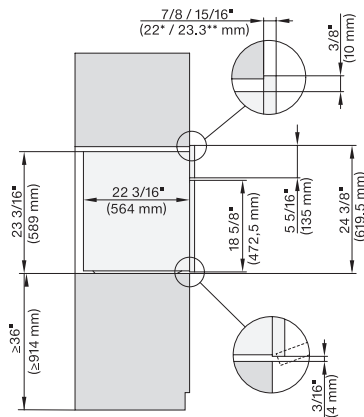

H 6x80 BP, ESW 6x80, H 6x80-2BP, NA7000 Fitting Combi wide front, Installation drawing, Proud, NA

side view 30 inch Proud DGC30 XXL, installation drawing, NA

7/8" – 22\* mm – Glass, 15/16" – 23.3\*\* mm – Stainless steel