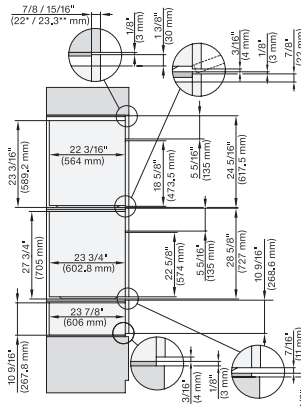

installation 30 inch Flush inset wide front DGC XXL, installation drawing, NA

A – Cut-out (1 9/16" x 19 11/16" / 40 mm x 500 mm) in the bottom of the cabinet for power cord and ventilation, – Electrical and water supplies are recommended to be placed in adjacent cabinetry., Additional cabinet depth is required when placing the electrical and water supplies behind the appliance., E = Electric connection

DGC7x8x, H7x6x+EBA7868, side view, 30 Zoll, Flush inset, combi, XXL, 650S

7/8" – 22" mm – Glass, 15/16" – 23.3" mm – Stainless steel

DGC7x8x, H2x80BP, H7x8xBP(X), side view, 30 Zoll, Flush inset, combi, XXL 650

7/8" – 22" mm – Glass, 15/16" – 23.3" mm – Stainless steel

DGC7x8x, ESW7x70, EVS7670, side view, 30 Zoll, Flush inset, combi, XXL

7/8" – 22" mm – Glass, 15/16" – 23.3" mm – Stainless steel

DGC7x8x, ESW7x80, side view, 30 Zoll, Flush inset, combi, XXL

DGC7x8x(X), H2x80BP, H7x8xBP, ESW7x80, side view, 30 Zoll, Flush inset, combi, XXL, 650, ESW30

7/8" – 22" mm – Glass, 15/16" – 23.3\*\* mm – Stainless steel

DC7x8x, ESW7x70, EVS7670 Einbau, 30 Zoll, Flush inset, combi, XXL