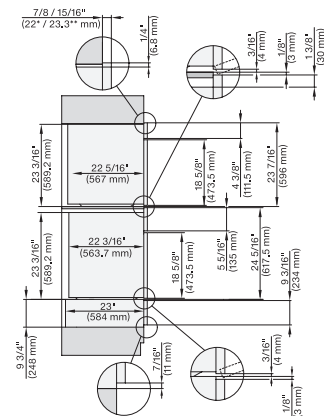

DGC7x8x(X), H2x80BP, H7x8xBP, ESW7x80, side view, 30 Zoll, Flush inset, combi, XXL, 650, ESW30

7/8" – 22" mm – Glass, 15/16" – 23.3\*\* mm – Stainless steel

DC7x8x, ESW7x70, EVS7670 Einbau, 30 Zoll, Flush inset, combi, XXL

DGC7x8x, H7x6xBP+EBA7848, side view, 30 Zoll, Proud, combi, XXL, 650S

7/8" – 22" mm – Glass, 15/16" – 23.3\*\* mm – Stainless steel

DGC7x8x, H2x80BP, H7x8xBP(X), side view, 30 Zoll, Proud, combi, XXL 650

7/8" – 22" mm – Glass, 15/16" – 23.3\*\* mm – Stainless steel

DGC7x8x, ESW7x70, EVS7670, side view, 30 Zoll, Proud, combi, XXL

7/8" – 22" mm – Glass, 15/16" – 23.3\*\* mm – Stainless steel

DGC7x8x, ESW7x80, side view, 30 Zoll, Proud, combi, XXL

7/8" – 22" mm – Glass, 15/16" – 23.3\*\* mm – Stainless steel

DGC786x+EBA7868, DGC7x8x, ESW7x70, EVS7670, side view, 30 Zoll, Proud, combi, XXL

7/8" – 22" mm – Glass, 15/16" – 23.3\*\* mm – Stainless steel