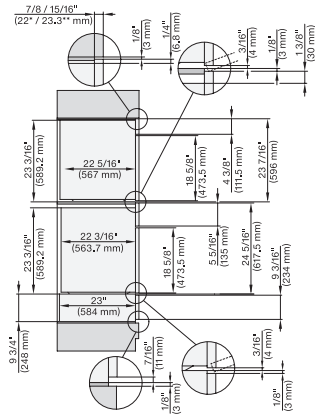

DGC 7680 30" Combi-Steam Oven XXL for steam cooking, baking, roasting with roast probe + menu cooking.

DGC786x+EBA7868, DGC7x8x, ESW7x70, EVS7670, side view, 30 Zoll, Flush inset, combi, XXL

7/8" – 22" mm – Glass, 15/16" – 23.3** mm – Stainless steel