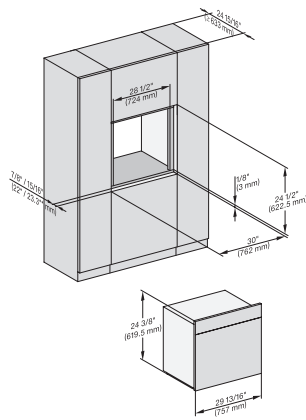

installation 30 inch wide front DGC XXL, installation drawing, NA

A – Cut-out (1 9/16" x 19 11/16" / 40 mm x 500 mm) in the bottom of the cabinet for power cord and ventilation., – Electrical and water supplies are recommended to be placed in adjacent cabinetry., Additional cabinet depth is required when placing the electrical and water supplies behind the appliance., E = Electric connection

A – Cut-out (1 9/16" x 19 11/16" / 40 mm x 500 mm) in the bottom of the cabinet for power cord and ventilation., – Electrical and water supplies are recommended to be placed in adjacent cabinetry., Additional cabinet depth is required when placing the electrical and water supplies behind the appliance., E = Electric connection

side view, 30 inch Flush inset DGC30 XXL, installation drawing, NA

7/8" – 22" mm – Glass, 15/16" – 23.3\*\* mm – Stainless steel

Installation 30 inch Flush inset DGC30 XXL, installation drawing, NA

7/8" – 22" mm – Glass, 15/16" – 23.3\*\* mm – Stainless steel

installation 30 inch Flush inset wide front DGC30 XXL, installation drawing, NA

7/8" – 22" mm – Glass, 15/16" – 23.3\*\* mm – Stainless steel