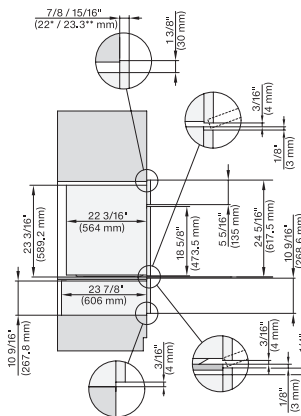

DGC7x8x(X), H2x80BP, H7x8xBP, ESW7x80, side view, 30 Zoll, Flush inset, combi, XXL, 650, ESW30

7/8" – 22" mm – Glass, 15/16" – 23.3\*\* mm – Stainless steel

DC7x8x, ESW7x70, EVS7670 Einbau, 30 Zoll, Flush inset, combi, XXL

7/8" – 22" mm – Glass, 15/16" – 23.3\*\* mm – Stainless steel

DGC7x8x, ESW7x70, EVS7670, Einbau, 30 Zoll, Flush inset, combi, wide front, XXL

7/8" – 22" mm – Glass, 15/16" – 23.3\*\* mm – Stainless steel

DGC7x8x, H7x6xBP+EBA7848, side view, 30 Zoll, Proud, combi, XXL, 650S

7/8" – 22" mm – Glass, 15/16" – 23.3\*\* mm – Stainless steel

DGC7x8x, H2x80BP, H7x8xBP(X), side view, 30 Zoll, Proud, combi, XXL 650

7/8" – 22" mm – Glass, 15/16" – 23.3\*\* mm – Stainless steel

DGC7x8x, ESW7x70, EVS7670, side view, 30 Zoll, Proud, combi, XXL

7/8" – 22" mm – Glass, 15/16" – 23.3\*\* mm – Stainless steel

DGC7x8x, ESW7x80, side view, 30 Zoll, Proud, combi, XXL