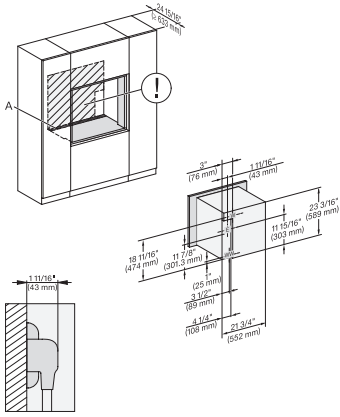

DGC 7680

30" Combi-Steam Oven XXL

for steam cooking, baking, roasting with roast probe + menu cooking.

Installation 30 inch Flush inset DGC XXL, installation drawing, NA

A – Cut-out (1 9/16" x 19 11/16" / 40 mm x 500 mm) in the bottom of the cabinet for power cord and ventilation, – Electrical and water supplies are recommended to be placed in adjacent cabinetry., Additional cabinet depth is required when placing the electrical and water supplies behind the appliance., E = Electric connection