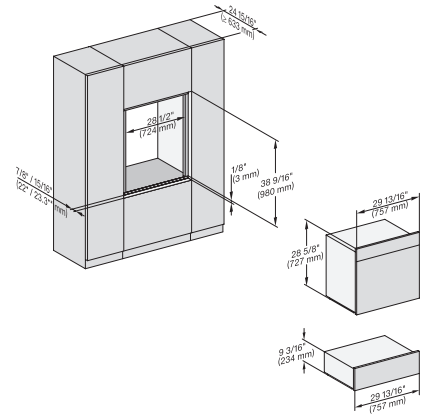

## DGC 7585

30" Combi-Steam Oven XXL with DirectWater plus  
for steam cooking, baking, roasting with roast probe + menu cooking.

DGC786x+EBA7868, DGC7x8x, ESW7x70, EVS7670, side view, 30 Zoll, Flush inset, combi, XXL

7/8" – 22" mm – Glass, 15/16" – 23.3" mm – Stainless steel

DGC7x8x(X), H2x80BP, H7x8xBP, ESW7x80, side view, 30 Zoll, Flush inset, combi, XXL, 650, ESW30

7/8" – 22" mm – Glass, 15/16" – 23.3" mm – Stainless steel

DC7x8x, ESW7x70, EVS7670 Einbau, 30 Zoll, Flush inset, combi, XXL

7/8" – 22" mm – Glass, 15/16" – 23.3" mm – Stainless steel

DGC7x8x, ESW7x70, EVS7670, Einbau, 30 Zoll, Flush inset, combi, wide front, XXL