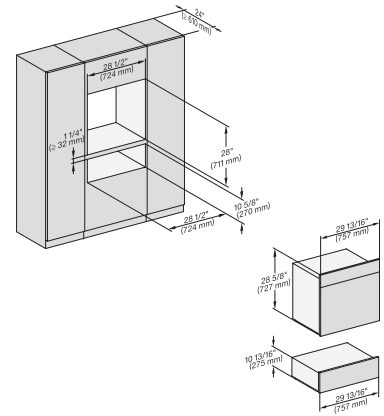

## DGC 7585

30" Combi-Steam Oven XXL with DirectWater plus  
for steam cooking, baking, roasting with roast probe + menu cooking.

H 6x80 BP, ESW 6x80, H 6x80-2BP, H7x8x, ESW7x80, H 2x8x Fitting Combi, Installation drawing, Flush inset, NA

H 6x80 BP, ESW 6x80, H 6x80-2BP, H 2x80BP, H 7x80 BP/BPX, ESW 7x80 Installation drawing, Flush inset, NA

H6x80BP, ESW6x80, H6x80-2BP, H2x80BP, H7x80BPX, ESW7x80, Fitting Combi, Installation drawing, Proud, NA