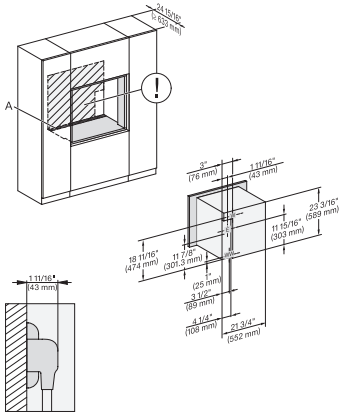

A – Cut-out (1 9/16" x 19 11/16" / 40 mm x 500 mm) in the bottom of the cabinet for power cord and ventilation., – Electrical and water supplies are recommended to be placed in adjacent cabinetry., Additional cabinet depth is required when placing the electrical and water supplies behind the appliance., E = Electric connection

side view, 30 inch Flush inset DGC30 XXL, installation  
drawing, NA

7/8" – 22" mm – Glass, 15/16" – 23.3\*\* mm – Stainless steel

Installation 30 inch Flush inset DGC30 XXL, installation  
drawing, NA

7/8" – 22" mm – Glass, 15/16" – 23.3\*\* mm – Stainless steel

installation 30 inch Flush inset wide front DGC30 XXL,  
installation drawing, NA

7/8" – 22" mm – Glass, 15/16" – 23.3\*\* mm – Stainless steel

## DGC 7585

30" Combi-Steam Oven XXL with DirectWater plus  
for steam cooking, baking, roasting with roast probe + menu cooking.

Installation 30 inch Flush inset DGC XXL, installation drawing, NA

A – Cut-out (1 9/16" x 19 11/16" / 40 mm x 500 mm) in the bottom of the cabinet for power cord and ventilation, – Electrical and water supplies are recommended to be placed in adjacent cabinetry., Additional cabinet depth is required when placing the electrical and water supplies behind the appliance., E = Electric connection