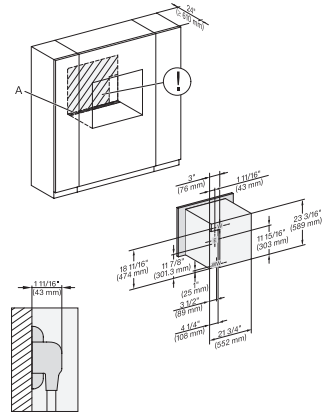

installation 30 inch Proud DGC XXL, installation drawing,  
NA

installation 30 inch wide front DGC XXL, installation  
drawing, NA

A – Cut-out (1 9/16" x 19 11/16" / 40 mm x 500 mm) in the bottom of the cabinet for power cord and ventilation., – Electrical and water supplies are recommended to be placed in adjacent cabinetry., Additional cabinet depth is required when placing the electrical and water supplies behind the appliance., E = Electric connection

A – Cut-out (1 9/16" x 19 11/16" / 40 mm x 500 mm) in the bottom of the cabinet for power cord and ventilation., – Electrical and water supplies are recommended to be placed in adjacent cabinetry., Additional cabinet depth is required when placing the electrical and water supplies behind the appliance., E = Electric connection

side view, 30 inch Flush inset DGC30 XXL, installation  
drawing, NA

7/8" – 22" mm – Glass, 15/16" – 23.3\*\* mm – Stainless steel

Installation 30 inch Flush inset DGC30 XXL, installation  
drawing, NA

7/8" – 22" mm – Glass, 15/16" – 23.3\*\* mm – Stainless steel