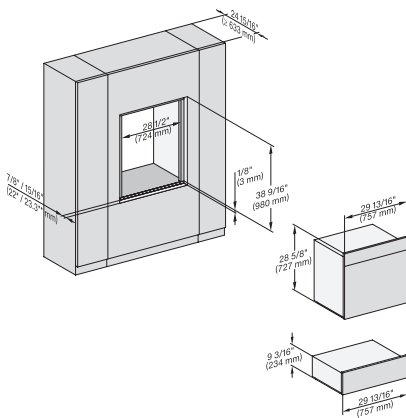

7/8" – 22" mm – Glass, 15/16" – 23.3" mm – Stainless steel

DGC7x8x(X), H2x80BP, H7x8xBP, ESW7x80, side view, 30 Zoll, Flush inset, combi, XXL, 650, ESW30

7/8" – 22" mm – Glass, 15/16" – 23.3" mm – Stainless steel

DC7x8x, ESW7x70, EVS7670 Einbau, 30 Zoll, Flush inset, combi, XXL

7/8" – 22" mm – Glass, 15/16" – 23.3" mm – Stainless steel

DGC7x8x, ESW7x70, EVS7670, Einbau, 30 Zoll, Flush inset, combi, wide front, XXL