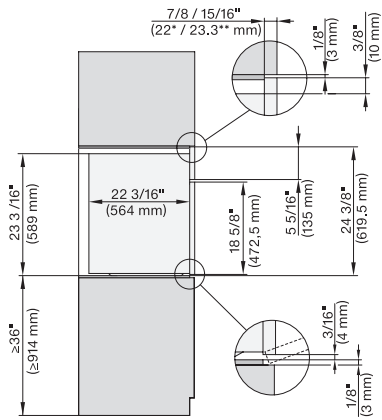

installation 30 inch Proud DGC XXL, installation drawing,  
NA

installation 30 inch wide front DGC XXL, installation  
drawing, NA

A – Cut-out (1 9/16" x 19 11/16" / 40 mm x 500 mm) in the bottom of the cabinet for power cord and ventilation., – Electrical and water supplies are recommended to be placed in adjacent cabinetry., Additional cabinet depth is required when placing the electrical and water supplies behind the appliance., E = Electric connection

side view, 30 inch Flush inset DGC30 XXL, installation  
drawing, NA

7/8" – 22" mm – Glass, 15/16" – 23.3\*\* mm – Stainless steel

Installation 30 inch Flush inset DGC30 XXL, installation  
drawing, NA

7/8" – 22" mm – Glass, 15/16" – 23.3\*\* mm – Stainless steel