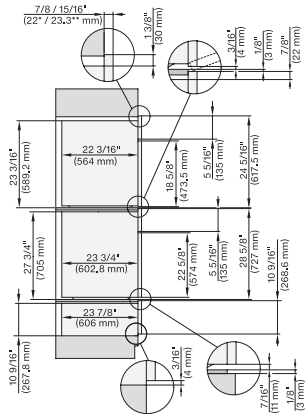

DGC 7585

30" Combi-Steam Oven XXL with DirectWater plus
for steam cooking, baking, roasting with roast probe + menu cooking.

DGC7x8x(X), H2x80BP, H7x8xBP(X), ESW7x80, side view, 30 Zoll, Proud, combi, XXL, 650

7/8" – 22" mm – Glass, 15/16" – 23.3" mm – Stainless steel