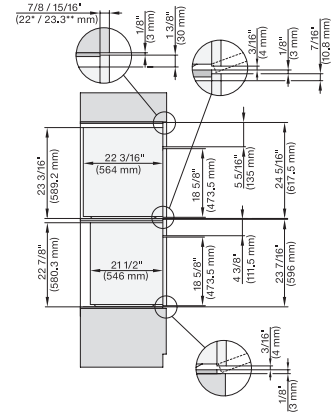

side view, 30 inch Flush inset DGC30 XXL, installation  
drawing, NA

7/8" – 22" mm – Glass, 15/16" – 23.3\*\* mm – Stainless steel

Installation 30 inch Flush inset DGC30 XXL, installation  
drawing, NA

7/8" – 22" mm – Glass, 15/16" – 23.3\*\* mm – Stainless steel

installation 30 inch Flush inset wide front DGC30 XXL,  
installation drawing, NA

7/8" – 22" mm – Glass, 15/16" – 23.3\*\* mm – Stainless steel

## DGC 7585

30" Combi-Steam Oven XXL with DirectWater plus  
for steam cooking, baking, roasting with roast probe + menu cooking.

Installation 30 inch Flush inset DGC XXL, installation drawing, NA

A – Cut-out (1 9/16" x 19 11/16" / 40 mm x 500 mm) in the bottom of the cabinet for power cord and ventilation, – Electrical and water supplies are recommended to be placed in adjacent cabinetry., Additional cabinet depth is required when placing the electrical and water supplies behind the appliance., E = Electric connection

installation 30 inch Flush inset wide front DGC XXL, installation drawing, NA

A – Cut-out (1 9/16" x 19 11/16" / 40 mm x 500 mm) in the bottom of the cabinet for power cord and ventilation, – Electrical and water supplies are recommended to be placed in adjacent cabinetry., Additional cabinet depth is required when placing the electrical and water supplies behind the appliance., E = Electric connection