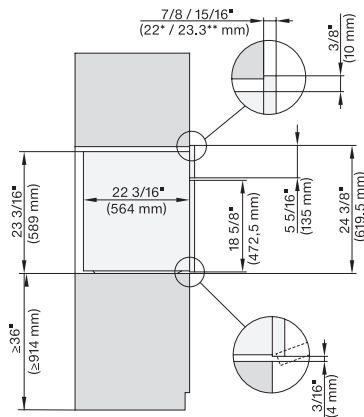

## DGC 7585

30" Combi-Steam Oven XXL with DirectWater plus  
for steam cooking, baking, roasting with roast probe + menu cooking.

H 6x80 BP, ESW 6x80, H 6x80-2BP, H7x8x, ESW7x80, H 2x8x Fitting Combi, Installation drawing, Flush inset, NA

H 6x80 BP, ESW 6x80, H 6x80-2BP, H 2x80BP, H 7x80 BP/BPX, ESW 7x80 Installation drawing, Flush inset, NA

H6x80BP, ESW6x80, H6x80-2BP, H2x80BP, H7x80BPX, ESW7x80, Fitting Combi, Installation drawing, Proud, NA

H 6x80 BP, ESW 6x80, H 6x80-2BP, NA7000 Fitting Combi wide front, Installation drawing, Proud, NA

side view 30 inch Proud DGC30 XXL, installation drawing, NA

7/8" – 22\* mm – Glass, 15/16" – 23.3\*\* mm – Stainless steel