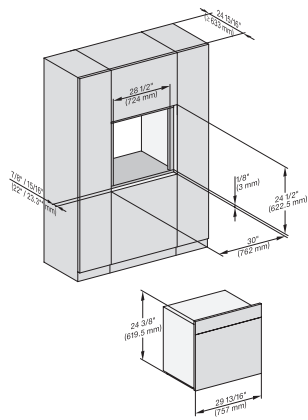

installation 30 inch Proud DGC XXL, installation drawing,  
NA

installation 30 inch wide front DGC XXL, installation  
drawing, NA

A – Cut-out (1 9/16" x 19 11/16" / 40 mm x 500 mm) in the bottom of the cabinet for power cord and ventilation., – Electrical and water supplies are recommended to be placed in adjacent cabinetry., Additional cabinet depth is required when placing the electrical and water supplies behind the appliance., E = Electric connection

A – Cut-out (1 9/16" x 19 11/16" / 40 mm x 500 mm) in the bottom of the cabinet for power cord and ventilation., – Electrical and water supplies are recommended to be placed in adjacent cabinetry., Additional cabinet depth is required when placing the electrical and water supplies behind the appliance., E = Electric connection

side view, 30 inch Flush inset DGC30 XXL, installation  
drawing, NA

7/8" – 22" mm – Glass, 15/16" – 23.3\*\* mm – Stainless steel

Installation 30 inch Flush inset DGC30 XXL, installation  
drawing, NA

7/8" – 22" mm – Glass, 15/16" – 23.3\*\* mm – Stainless steel