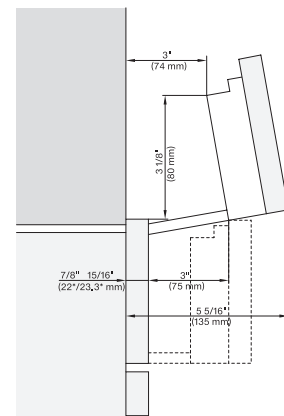

7/8" – 22" mm – Glass, 15/16" – 23.3" mm – Stainless steel

DGC7x8x(X), H2x80BP, H7x8xBP, ESW7x80, side view, 30 Zoll, Flush inset, combi, XXL, 650, ESW30

7/8" – 22" mm – Glass, 15/16" – 23.3" mm – Stainless steel

7/8" – 22" mm – Glass, 15/16" – 23.3" mm – Stainless steel

DGC7x8x, ESW7x70, EVS7670, Einbau, 30 Zoll, Proud, combi, XXL

7/8" – 22" mm – Glass, 15/16" – 23.3" mm – Stainless steel

DGX7x8x, ESW7x70, EVS7670, Einbau, 30 Zoll, Proud, combi, wide front, XXL

Handle 30" DGC73xx, DGC75xx, DGC77xx, H71xx, H75xx, H77xx, ContourLine – NA7000 - Installation drawing

21 1/8" / 536 mm, 17 1/2" / 444 mm, 2 1/2" / 64 mm, 1 3/8" / 35 mm, 1 7/16" / 37 mm

Swivel range Flush inset DGC 30 inch, installation drawing, NA

7/8" – 22" mm – Glas, 15/16" – 23.3" mm – Edelstahl

swivel range 30 inch Proud DGC, installation drawing, NA

7/8" – 22" mm – Glas, 15/16" – 23.3" mm – Edelstahl