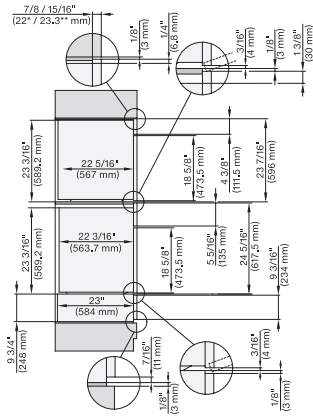

DGC 7585

30" Combi-Steam Oven XXL with DirectWater plus
for steam cooking, baking, roasting with roast probe + menu cooking.

DGC786x+EBA7868, DGC7x8x, ESW7x70, EVS7670, side view, 30 Zoll, Flush inset, combi, XXL

7/8" – 22" mm – Glass, 15/16" – 23.3" mm – Stainless steel