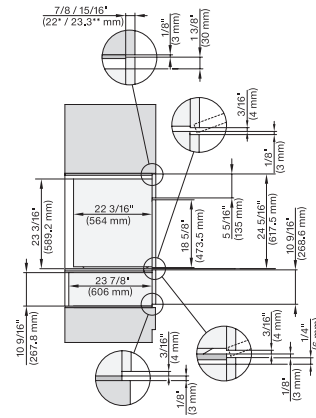

side view, 30 inch Flush inset DGC30 XXL, installation  
drawing, NA

7/8" – 22" mm – Glass, 15/16" – 23.3\*\* mm – Stainless steel

Installation 30 inch Flush inset DGC30 XXL, installation  
drawing, NA

7/8" – 22" mm – Glass, 15/16" – 23.3\*\* mm – Stainless steel

installation 30 inch Flush inset wide front DGC XXL, installation drawing, NA

A – Cut-out (1 9/16" x 19 11/16" / 40 mm x 500 mm) in the bottom of the cabinet for power cord and ventilation, – Electrical and water supplies are recommended to be placed in adjacent cabinetry., Additional cabinet depth is required when placing the electrical and water supplies behind the appliance., E = Electric connection

DGC7x8x, H7x6x+EBA7868, side view, 30 Zoll, Flush inset, combi, XXL, 650S

7/8" – 22" mm – Glass, 15/16" – 23.3" mm – Stainless steel

DGC7x8x, H2x80BP, H7x8xBP(X), side view, 30 Zoll, Flush inset, combi, XXL 650

7/8" – 22" mm – Glass, 15/16" – 23.3" mm – Stainless steel

DGC7x8x, ESW7x70, EVS7670, side view, 30 Zoll, Flush inset, combi, XXL

7/8" – 22" mm – Glass, 15/16" – 23.3" mm – Stainless steel

DGC7x8x, ESW7x80, side view, 30 Zoll, Flush inset, combi, XXL