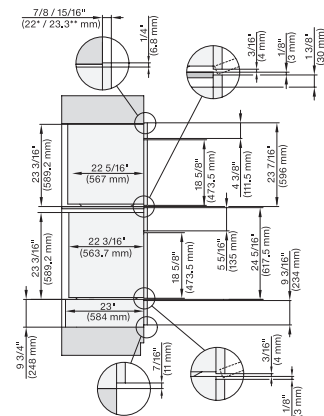

7/8" – 22" mm – Glass, 15/16" – 23.3" mm – Stainless steel

DGC7x8x(X), H2x80BP, H7x8xBP, ESW7x80, side view, 30 Zoll, Flush inset, combi, XXL, 650, ESW30

7/8" – 22" mm – Glass, 15/16" – 23.3" mm – Stainless steel

7/8" – 22" mm – Glass, 15/16" – 23.3" mm – Stainless steel

DGC7x8x, H7x6xBP+EBA7848, side view, 30 Zoll, Proud, combi, XXL, 650S

7/8" – 22" mm – Glass, 15/16" – 23.3" mm – Stainless steel

DGC7x8x, H2x80BP, H7x8xBP(X), side view, 30 Zoll, Proud, combi, XXL 650

7/8" – 22" mm – Glass, 15/16" – 23.3" mm – Stainless steel

DGC7x8x, ESW7x70, EVS7670, side view, 30 Zoll, Proud, combi, XXL

7/8" – 22" mm – Glass, 15/16" – 23.3" mm – Stainless steel

DGC7x8x, ESW7x80, side view, 30 Zoll, Proud, combi, XXL

7/8" – 22" mm – Glass, 15/16" – 23.3" mm – Stainless steel

DGC786x+EBA7868, DGC7x8x, ESW7x70, EVS7670, side view, 30 Zoll, Proud, combi, XXL

7/8" – 22" mm – Glass, 15/16" – 23.3" mm – Stainless steel