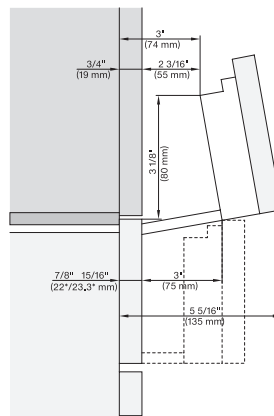

7/8" – 22" mm – Glass, 15/16" – 23.3" mm – Stainless steel

DGC7x8x(X), H2x80BP, H7x8xBP, ESW7x80, side view, 30 Zoll, Flush inset, combi, XXL, 650, ESW30

7/8" – 22" mm – Glass, 15/16" – 23.3" mm – Stainless steel

7/8" – 22" mm – Glass, 15/16" – 23.3" mm – Stainless steel

DGC7x8x, ESW7x70, EVS7670, Einbau, 30 Zoll, Proud, combi, XXL

7/8" – 22" mm – Glass, 15/16" – 23.3" mm – Stainless steel

DGX7x8x, ESW7x70, EVS7670, Einbau, 30 Zoll, Proud, combi, wide front, XXL

Handle 30" DGC73xx, DGC75xx, DGC77xx, H71xx, H75xx, H77xx, ContourLine – NA7000 - Installation drawing

21 1/8" / 536 mm, 17 1/2" / 444 mm, 2 1/2" / 64 mm, 1 3/8" / 35 mm, 1 7/16" / 37 mm

Swivel range Flush inset DGC 30 inch, installation drawing, NA

7/8" – 22" mm – Glas, 15/16" – 23.3" mm – Edelstahl

swivel range 30 inch Proud DGC, installation drawing, NA

7/8" – 22" mm – Glas, 15/16" – 23.3" mm – Edelstahl