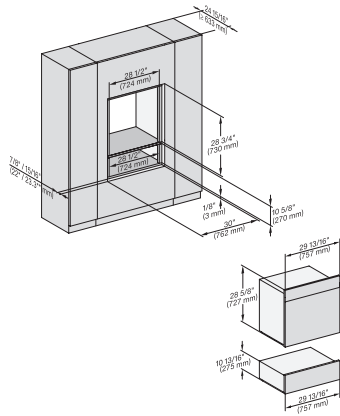

## DGC 7585

30" Combi-Steam Oven XXL with DirectWater plus  
for steam cooking, baking, roasting with roast probe + menu cooking.

H 6x80 BP, ESW 6x80, H 6x80-2BP, H7x8x, ESW7x80, H 2x8x Fitting Combi, Installation drawing, Flush inset, NA