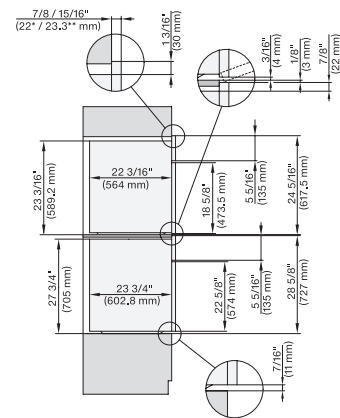

7/8" – 22" mm – Glass, 15/16" – 23.3" mm – Stainless steel

DGC7x8x(X), H2x80BP, H7x8xBP, ESW7x80, side view, 30 Zoll, Flush inset, combi, XXL, 650, ESW30

7/8" – 22" mm – Glass, 15/16" – 23.3" mm – Stainless steel

DC7x8x, ESW7x70, EVS7670 Einbau, 30 Zoll, Flush inset, combi, XXL

7/8" – 22" mm – Glass, 15/16" – 23.3" mm – Stainless steel

DGC7x8x, ESW7x70, EVS7670, Einbau, 30 Zoll, Flush inset, combi, wide front, XXL

7/8" – 22" mm – Glass, 15/16" – 23.3" mm – Stainless steel

DGC7x8x, H7x6xBP+EBA7848, side view, 30 Zoll, Proud, combi, XXL, 650S

7/8" – 22" mm – Glass, 15/16" – 23.3" mm – Stainless steel

DGC7x8x, H2x80BP, H7x8xBP(X), side view, 30 Zoll, Proud, combi, XXL 650

7/8" – 22" mm – Glass, 15/16" – 23.3" mm – Stainless steel

DGC7x8x, ESW7x70, EVS7670, side view, 30 Zoll, Proud, combi, XXL

7/8" – 22" mm – Glass, 15/16" – 23.3" mm – Stainless steel

DGC7x8x, ESW7x80, side view, 30 Zoll, Proud, combi, XXL