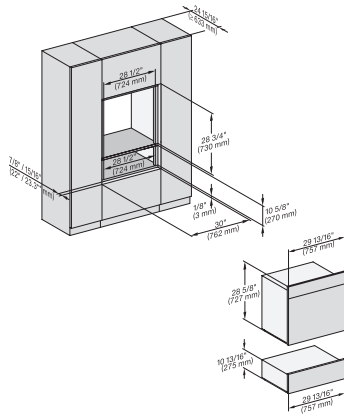

DGC 7585

30" Combi-Steam Oven XXL with DirectWater plus
for steam cooking, baking, roasting with roast probe + menu cooking.

H 6x80 BP, ESW 6x80, H 6x80-2BP, H7x8x, ESW7x80, H 2x8x Fitting Combi, Installation drawing, Flush inset, NA