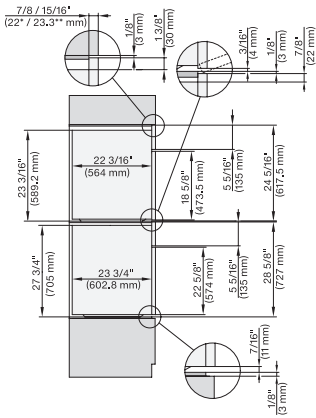

DGC7x8x, H2x80BP, H7x8xBP(X), side view, 30 Zoll, Flush inset, combi, XXL 650

7/8" – 22" mm – Glass, 15/16" – 23.3" mm – Stainless steel