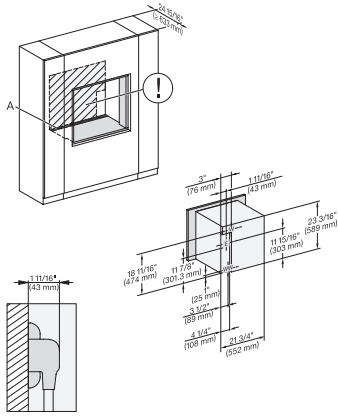

side view, 30 inch Flush inset DGC30 XXL, installation  
drawing, NA

7/8" – 22" mm – Glass, 15/16" – 23.3\*\* mm – Stainless steel

Installation 30 inch Flush inset DGC30 XXL, installation  
drawing, NA

7/8" – 22" mm – Glass, 15/16" – 23.3\*\* mm – Stainless steel

installation 30 inch Flush inset wide front DGC30 XXL,  
installation drawing, NA

7/8" – 22" mm – Glass, 15/16" – 23.3\*\* mm – Stainless steel

## DGC 7585

30" Combi-Steam Oven XXL with DirectWater plus  
for steam cooking, baking, roasting with roast probe + menu cooking.

Installation 30 inch Flush inset DGC XXL, installation drawing, NA

A – Cut-out (1 9/16" x 19 11/16" / 40 mm x 500 mm) in the bottom of the cabinet for power cord and ventilation, – Electrical and water supplies are recommended to be placed in adjacent cabinetry., Additional cabinet depth is required when placing the electrical and water supplies behind the appliance., E = Electric connection

installation 30 inch Flush inset wide front DGC XXL, installation drawing, NA

A – Cut-out (1 9/16" x 19 11/16" / 40 mm x 500 mm) in the bottom of the cabinet for power cord and ventilation, – Electrical and water supplies are recommended to be placed in adjacent cabinetry., Additional cabinet depth is required when placing the electrical and water supplies behind the appliance., E = Electric connection