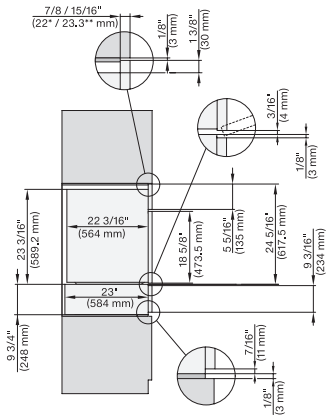

side view, 30 inch Flush inset DGC30 XXL, installation  
drawing, NA

7/8" – 22" mm – Glass, 15/16" – 23.3\*\* mm – Stainless steel

Installation 30 inch Flush inset DGC30 XXL, installation  
drawing, NA

7/8" – 22" mm – Glass, 15/16" – 23.3\*\* mm – Stainless steel

installation 30 inch Flush inset wide front DGC XXL, installation drawing, NA

A – Cut-out (1 9/16" x 19 11/16" / 40 mm x 500 mm) in the bottom of the cabinet for power cord and ventilation, – Electrical and water supplies are recommended to be placed in adjacent cabinetry., Additional cabinet depth is required when placing the electrical and water supplies behind the appliance., E = Electric connection

DGC7x8x, H7x6x+EBA7868, side view, 30 Zoll, Flush inset, combi, XXL, 650S

7/8" – 22" mm – Glass, 15/16" – 23.3" mm – Stainless steel

DGC7x8x, H2x80BP, H7x8xBP(X), side view, 30 Zoll, Flush inset, combi, XXL 650

7/8" – 22" mm – Glass, 15/16" – 23.3" mm – Stainless steel

DGC7x8x, ESW7x70, EVS7670, side view, 30 Zoll, Flush inset, combi, XXL

7/8" – 22" mm – Glass, 15/16" – 23.3" mm – Stainless steel

DGC7x8x, ESW7x80, side view, 30 Zoll, Flush inset, combi, XXL