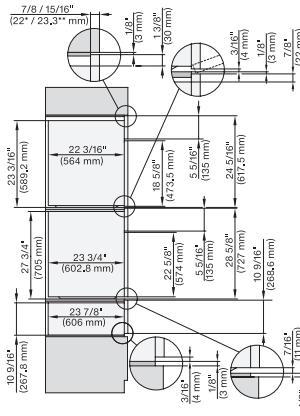

DGC7x8x, H7x6x+EBA7868, side view, 30 Zoll, Flush inset, combi, XXL, 650S

7/8" – 22" mm – Glass, 15/16" – 23.3" mm – Stainless steel

DGC7x8x, H2x80BP, H7x8xBP(X), side view, 30 Zoll, Flush inset, combi, XXL 650

7/8" – 22" mm – Glass, 15/16" – 23.3" mm – Stainless steel

DGC7x8x, ESW7x70, EVS7670, side view, 30 Zoll, Flush inset, combi, XXL

7/8" – 22" mm – Glass, 15/16" – 23.3" mm – Stainless steel

DGC7x8x, ESW7x80, side view, 30 Zoll, Flush inset, combi, XXL

7/8" – 22" mm – Glass, 15/16" – 23.3" mm – Stainless steel

7/8" – 22" mm – Glass, 15/16" – 23.3" mm – Stainless steel

DGC7x8x(X), H2x80BP, H7x8xBP, ESW7x80, side view, 30 Zoll, Flush inset, combi, XXL, 650, ESW30

7/8" – 22" mm – Glass, 15/16" – 23.3" mm – Stainless steel