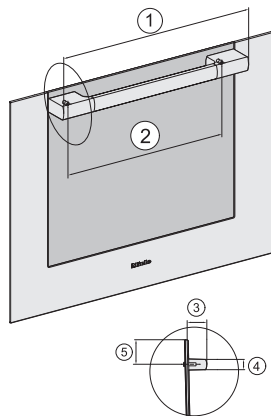

7/8" – 22" mm – Glass, 15/16" – 23.3" mm – Stainless steel

DGC7x8x, ESW7x70, EVS7670, Einbau, 30 Zoll, Proud, combi, XXL

7/8" – 22" mm – Glass, 15/16" – 23.3" mm – Stainless steel

DGX7x8x, ESW7x70, EVS7670, Einbau, 30 Zoll, Proud, combi, wide front, XXL

Handle 30" DGC73xx, DGC75xx, DGC77xx, H71xx, H75xx, H77xx, ContourLine – NA7000 - Installation drawing

21 1/8" / 536 mm, 17 1/2" / 444 mm, 2 1/2" / 64 mm, 1 3/8" / 35 mm, 1 7/16" / 37 mm

Swivel range Flush inset DGC 30 inch, installation drawing, NA