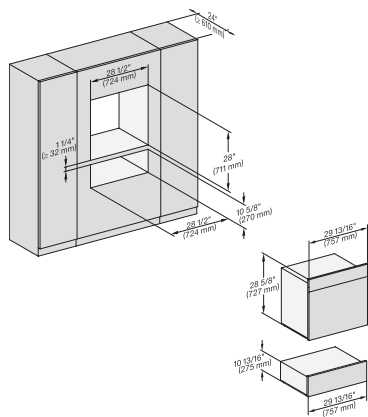

## DGC 7585

30" Combi-Steam Oven XXL with DirectWater plus  
for steam cooking, baking, roasting with roast probe + menu cooking.

H 6x80 BP, ESW 6x80, H 6x80-2BP, H7x8x, ESW7x80, H 2x8x Fitting Combi, Installation drawing, Flush inset, NA

H 6x80 BP, ESW 6x80, H 6x80-2BP, H 2x80BP, H 7x80 BP/BPX, ESW 7x80 Installation drawing, Flush inset, NA

H6x80BP, ESW6x80, H6x80-2BP, H2x80BP, H7x80BPX, ESW7x80, Fitting Combi, Installation drawing, Proud, NA