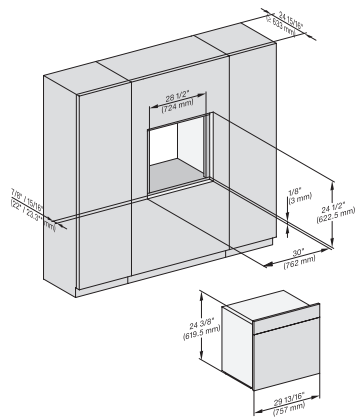

installation 30 inch Proud DGC XXL, installation drawing,  
NA

installation 30 inch wide front DGC XXL, installation  
drawing, NA

A – Cut-out (1 9/16" x 19 11/16" / 40 mm x 500 mm) in the bottom of the cabinet for power cord and ventilation., – Electrical and water supplies are recommended to be placed in adjacent cabinetry., Additional cabinet depth is required when placing the electrical and water supplies behind the appliance., E = Electric connection

A – Cut-out (1 9/16" x 19 11/16" / 40 mm x 500 mm) in the bottom of the cabinet for power cord and ventilation., – Electrical and water supplies are recommended to be placed in adjacent cabinetry., Additional cabinet depth is required when placing the electrical and water supplies behind the appliance., E = Electric connection

side view, 30 inch Flush inset DGC30 XXL, installation  
drawing, NA

7/8" – 22" mm – Glass, 15/16" – 23.3\*\* mm – Stainless steel

Installation 30 inch Flush inset DGC30 XXL, installation  
drawing, NA

7/8" – 22" mm – Glass, 15/16" – 23.3\*\* mm – Stainless steel

installation 30 inch Flush inset wide front DGC30 XXL,  
installation drawing, NA

7/8" – 22" mm – Glass, 15/16" – 23.3\*\* mm – Stainless steel