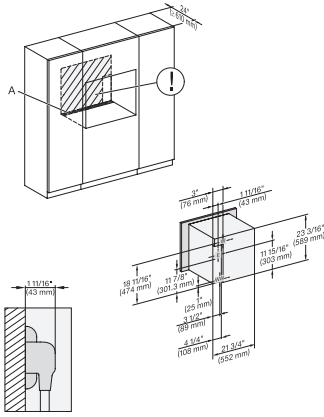

H 6x80 BP, ESW 6x80, H 6x80-2BP, NA7000 Fitting Combi wide front, Installation drawing, Proud, NA

side view 30 inch Proud DGC30 XXL, installation drawing, NA

7/8" – 22\* mm – Glass, 15/16" – 23.3\*\* mm – Stainless steel

installation 30 inch Proud DGC XXL, installation drawing,  
NA

installation 30 inch wide front DGC XXL, installation  
drawing, NA

A – Cut-out (1 9/16" x 19 11/16" / 40 mm x 500 mm) in the bottom of the cabinet for power cord and ventilation., – Electrical and water supplies are recommended to be placed in adjacent cabinetry., Additional cabinet depth is required when placing the electrical and water supplies behind the appliance., E = Electric connection