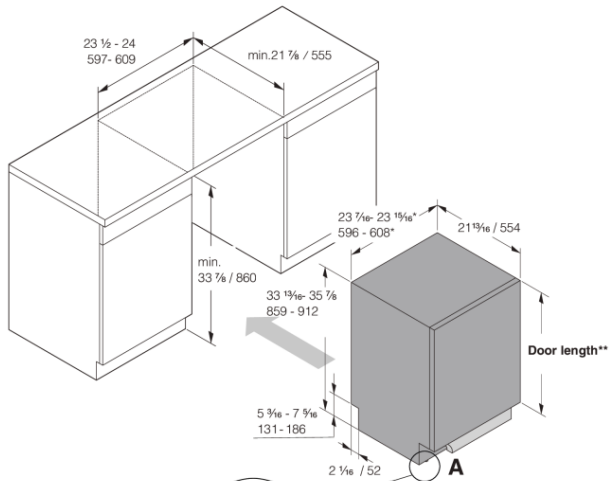

Safety & Maintenance

- Aqua Safe™
- Kid Safe™ - lockable controls
- Rinse-aid indication: Notification in display
- Salt indication: Salt indication: Notification in display

Technical data

- Hot or cold water connection - 9/16
- Max. temperature of inflow water: 140 F
- Noise level: 39 dB(A)
- Duration of normal wash cycle: 125 min
- Estimated annual energy consumption: 230 kWh
- Energy consumption/cycle: 1 kWh
- Estimated annual water consumption: 687 US Gal
- Water consumption/cycle: 3 US Gal
- Consumption in standby mode: 0.5 W
- Connection rating: 1300 W
- Number of phases: 1
- Current: 15 A
- Frequency: 60 Hz
- Required inlet water pressure: 0,03-1 MPa
- Net weight: 107 lbs

Dimensions

- Width: 23 15/16" (608 mm)
- Height: 33 13/16" (859 mm)
- Depth: 21 13/16" (554 mm)
- Maximum product height: 35 7/8" (912 mm)
- Cord length: 71 7/16" (1815 mm)
- Depth with door open: 48 7/16" (1231 mm)
- Length of inflow hose: 64 3/16" (1630 mm)
- Length of outflow hose: 90 9/16" (2300 mm)

Logistic information

- Packaging width: 25 3/16" (640 mm)
- Packaging height: 36 5/8" (930 mm)
- Packaging depth: 26 3/4" (680 mm)
- Total weight of packaged product: 114 lbs
- Code: 740094
- EAN code: 3838782628535
- Market: Domestic
- Range: Style

Measurements: inches / millimetres

For height
33 3/4 - 33 9/16 / 857 - 859
remove nut

* Flexible side trims (width without side trims: 23 7/8 / 596)

** Door length:
27 9/16 - 31 1/2 / 700 - 800

DW60 Fully Integrated dishwasher XXL USA