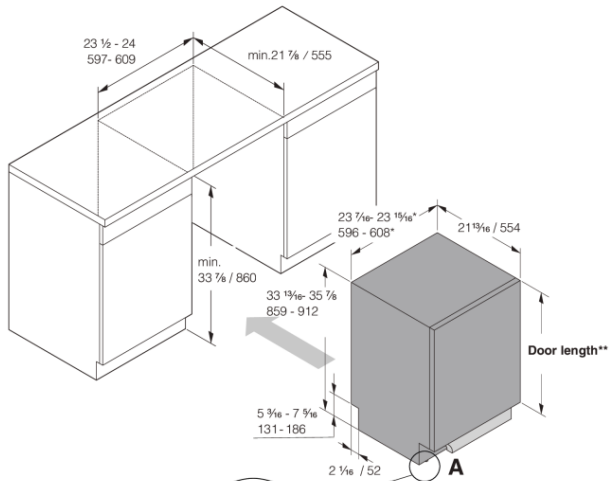

Design & integration

- From front adjustable door spring
- From front adjustable rear foot
- Velcro strips
- Trim kit
- Multi fit outlet hose
- Simplified installation with integrated anti-siphon
- Depth (incl. wall spacing): 21 7/8" (555 mm)
- Height setting: 2 1/16" (53 mm)
- Possible adjustment of kick plate: 1 3/16 - 3 10/16" (30-94 mm)

Dimensions

- Width: 23 15/16" (608 mm)
- Height: 33 13/16" (859 mm)
- Depth: 21 13/16" (554 mm)
- Maximum product height: 35 7/8" (912 mm)
- Cord length: 71 7/16" (1815 mm)
- Depth with door open: 48 7/16" (1231 mm)
- Length of inflow hose: 64 3/16" (1630 mm)
- Length of outflow hose: 90 9/16" (2300 mm)

Logistic information

- Packaging width: 25 3/16" (640 mm)
- Packaging height: 36 5/8" (930 mm)
- Packaging depth: 26 3/4" (680 mm)
- Total weight of packaged product: 103 lbs
- Code: 740099
- EAN code: 3838782628542
- Market: Domestic
- Range: Logic

Measurements: inches / millimetres

For height
33 3/4 - 33 9/16 / 857 - 859
remove nut

* Flexible side trims (width without side trims: 23 7/8 / 596)

** Door length:
27 5/8 - 31 1/2 / 700 - 800

DW60 Fully Integrated dishwasher XXL USA